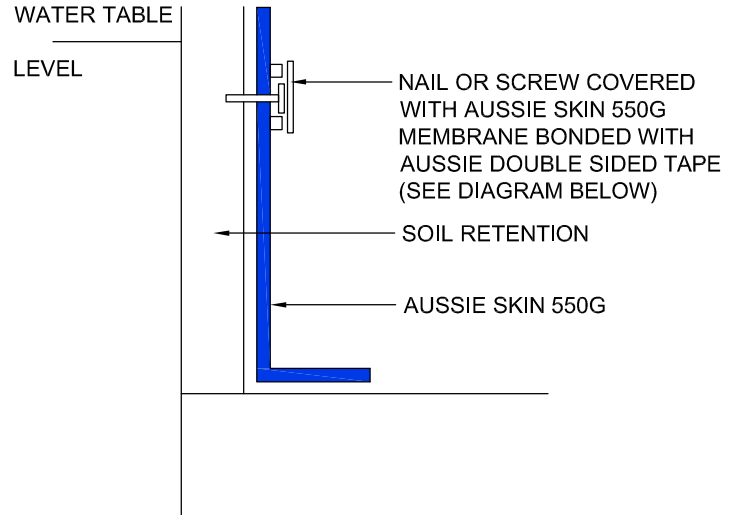

DETAIL #:
AVM-550G-4205

AVM System 550G

Nail/Screw Detail

NON-WATERTABLE PATCH

WATERTABLE PATCH

NOTES:

1. Aussie Skin 550G is a Heavy, Duty, Easy to Install, Puncture Resistant Sheet Waterproofing Membrane with added technologies creating excellent adhesion between the membrane and wet Concrete or Shot-Crete.
2. All nails, screws etc used to hang the Aussie Skin above the water table must be non-rusting and sealed with approved Sealant.

Below Water Table Installations

1. All nails, screws etc used to hang the Aussie Skin below the water table must be non-rusting and sealed with a 3"x3" patch of Aussie Skin 550G bonded with Aussie tape.