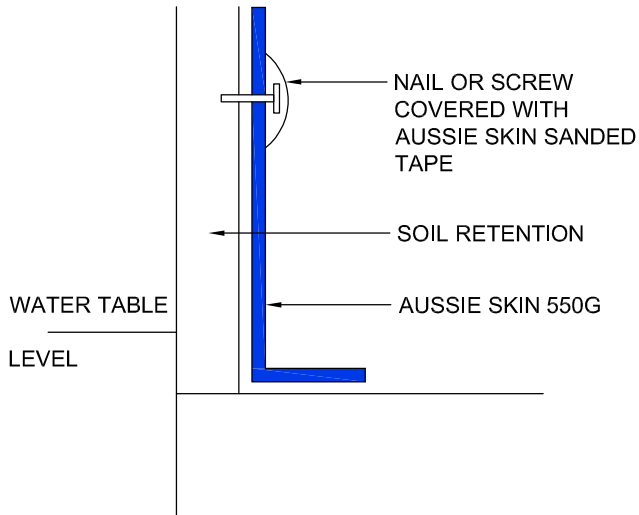

DETAIL #:
AVM-550G-4205

AVM System 550G

Nail/Screw Detail

NON-WATERTABLE PATCH

WATERTABLE PATCH

NOTES:

1. Aussie Skin 550G is a Heavy, Duty, Easy to Install, Puncture Resistant Sheet Waterproofing Membrane with added technologies creating excellent adhesion between the membrane and wet Concrete or Shot-Crete.
2. All nails, screws etc used to hang the Aussie Skin above the water table must be non-rusting and sealed with approved Sealant.

Below Water Table Installations

1. All nails, screws etc used to hang the Aussie Skin below the water table must be non-rusting and sealed with a 3"x3" patch of Aussie Skin 550G bonded with Aussie tape.