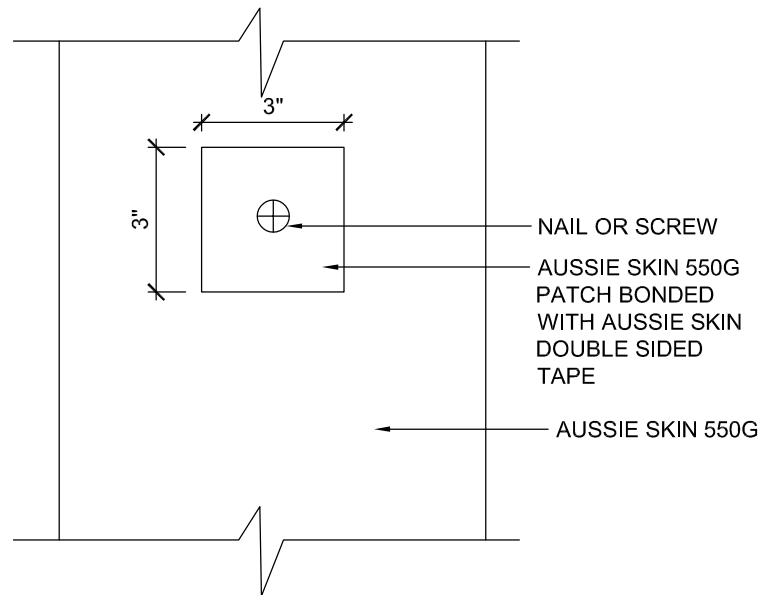

DETAIL #:
AVM-550G-4205

AVM System 550G

Nail/Screw Detail

NON-WATERTABLE PATCH

WATERTABLE PATCH

NOTES:

1. Aussie Skin 550G is a Heavy, Duty, Easy to Install, Puncture Resistant Sheet Waterproofing Membrane with added technologies creating excellent adhesion between the membrane and wet Concrete or Shot-Crete.
2. All nails, screws etc used to hang the Aussie Skin above the water table must be non-rusting and sealed with approved Sealant.

Below Water Table Installations

1. All nails, screws etc used to hang the Aussie Skin below the water table must be non-rusting and sealed with a 3"x3" patch of Aussie Skin 550G bonded with Aussie tape.