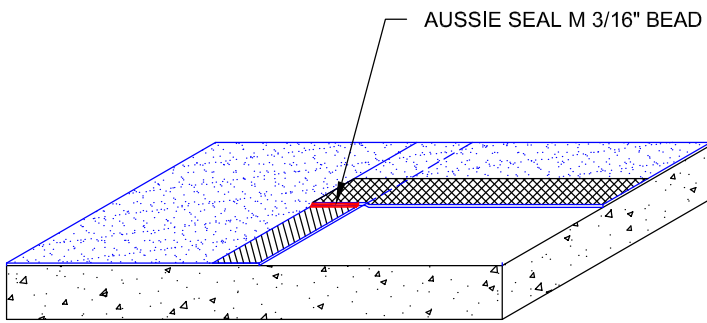

DETAIL #:  
**AVM-550G-6010**  
 AVM System 550G

T-Lap Detail

**Step #1**

**Step #2**

**Step #3**

**Step #4**

Notes:

1. Aussie Skin 550G is a Heavy, Duty, Easy to Install, Puncture Resistant Sheet Waterproofing Membrane with added technologies creating excellent adhesion between the membrane and wet Concrete or Shot-Crete.