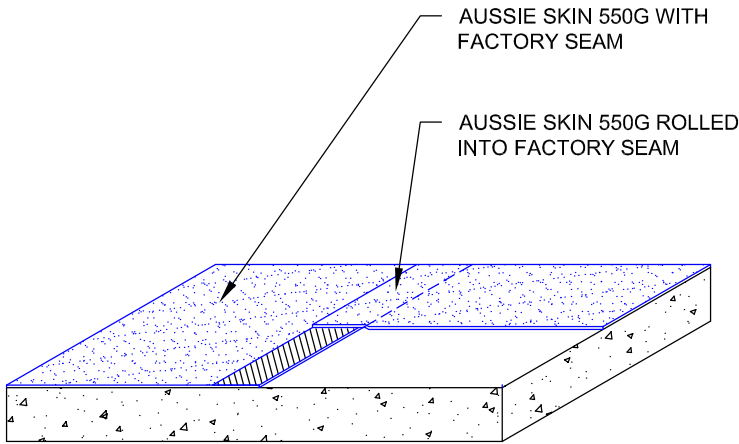

DETAIL #:  
**AVM-550G-6010**  
 AVM System 550G

T-Lap Detail

**Step #1**

**Step #2**

**Step #3**

**Step #4**

Notes:

1. Aussie Skin 550G is a Heavy, Duty, Easy to Install, Puncture Resistant Sheet Waterproofing Membrane with added technologies creating excellent adhesion between the membrane and wet Concrete or Shot-Crete.