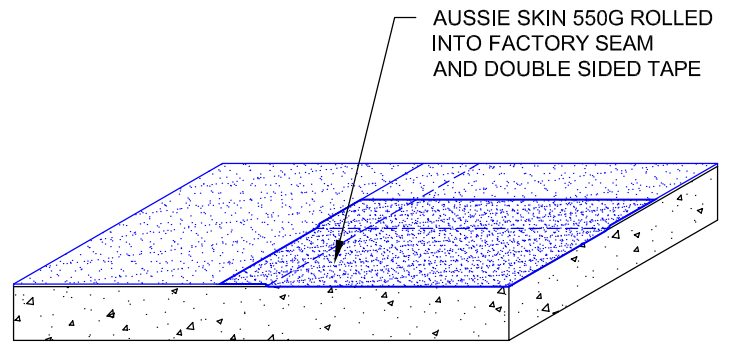

DETAIL #:  
**AVM-550G-6010**  
 AVM System 550G

T-Lap Detail

**Step #1**

**Step #2**

**Step #3**

**Step #4**

Notes:

1. Aussie Skin 550G is a Heavy, Duty, Easy to Install, Puncture Resistant Sheet Waterproofing Membrane with added technologies creating excellent adhesion between the membrane and wet Concrete or Shot-Crete.