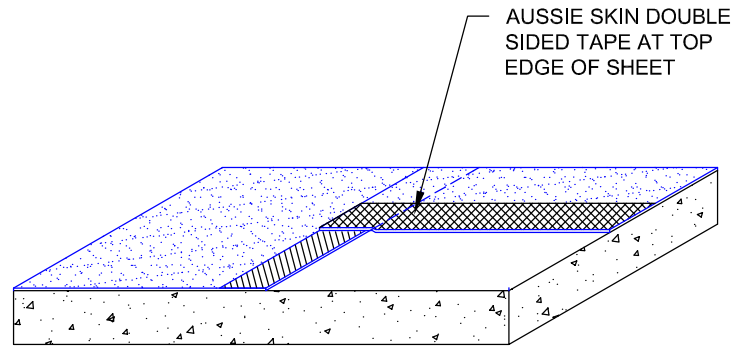

DETAIL #:  
**AVM-550G-6010**  
 AVM System 550G

T-Lap Detail

**Step #1**

**Step #2**

**Step #3**

**Step #4**

Notes:

1. Aussie Skin 550G is a Heavy, Duty, Easy to Install, Puncture Resistant Sheet Waterproofing Membrane with added technologies creating excellent adhesion between the membrane and wet Concrete or Shot-Crete.