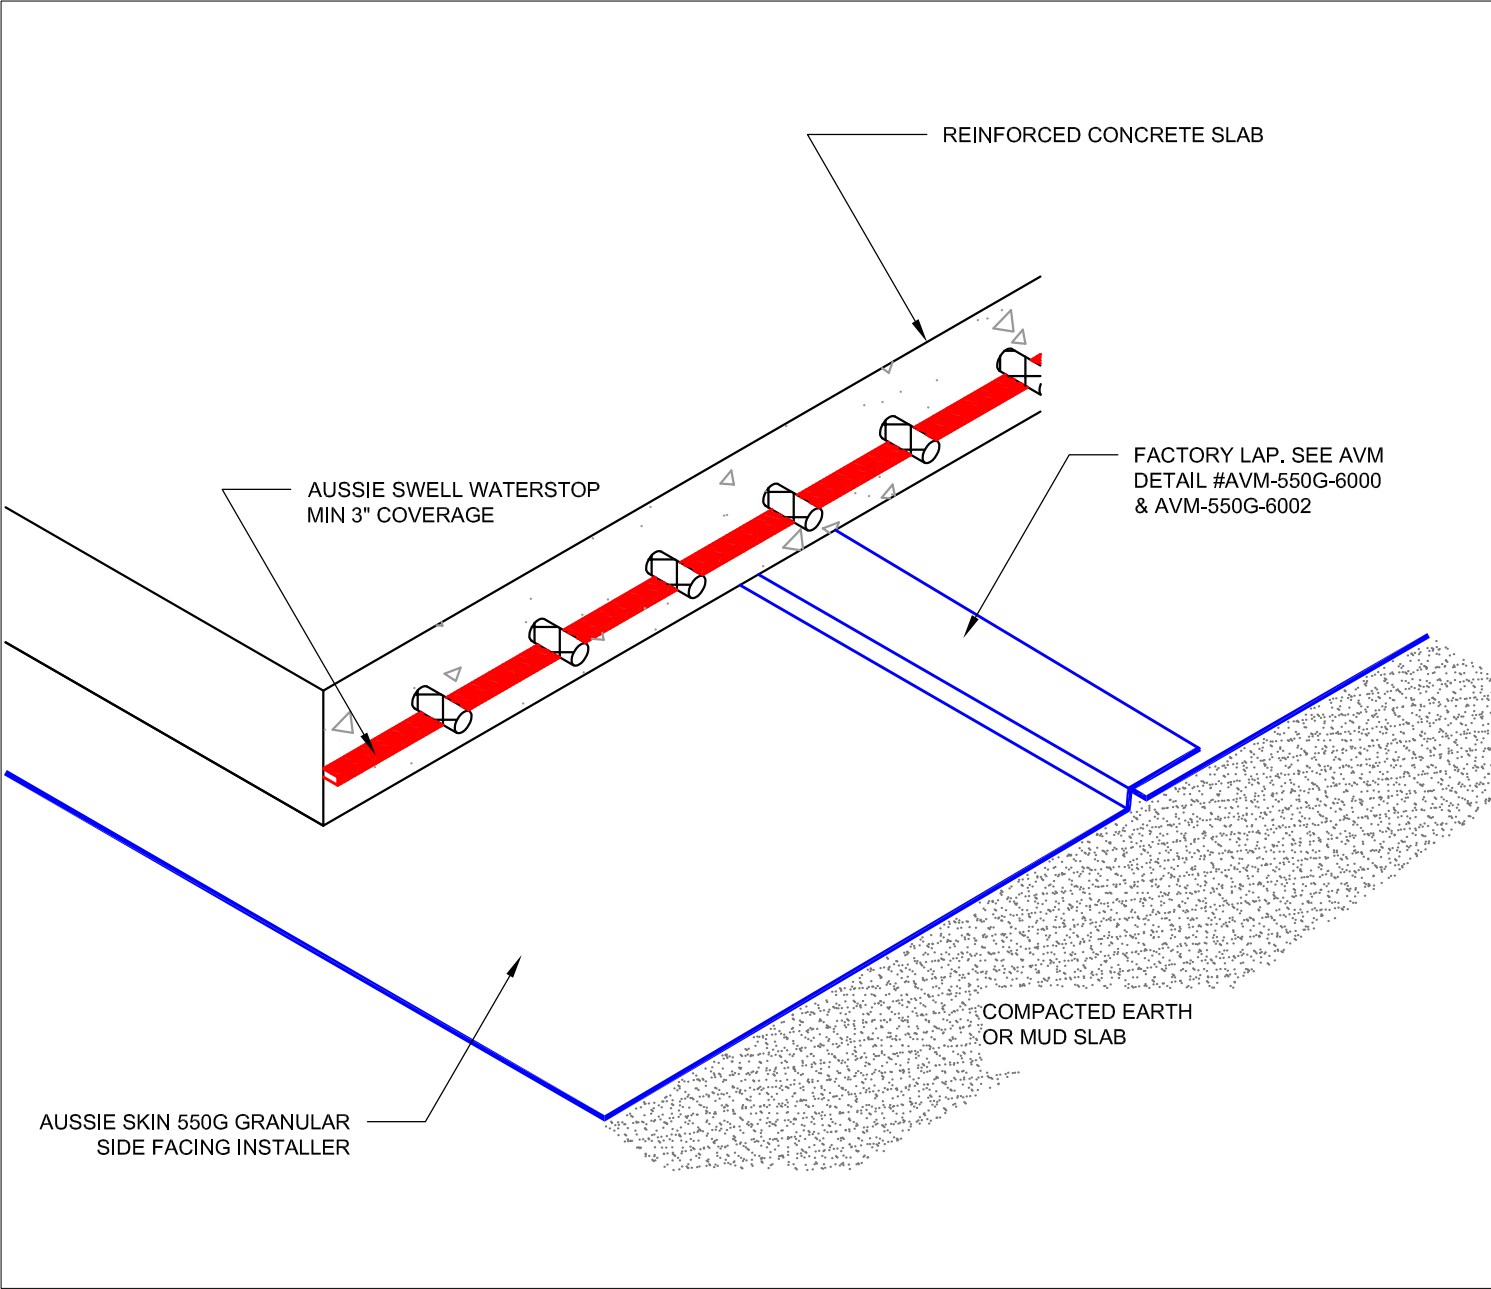

DETAIL #:	AVM-550G-6020
	AVM System 550G
	Aussie Skin 550G

Under Slab Assembly

Notes:

1. Aussie Skin 550G is a Heavy, Duty, Easy to Install, Puncture Resistant Sheet Waterproofing Membrane with added technologies creating excellent adhesion between the membrane and wet Concrete or Shot-Crete.
2. All surfaces must be clean and sound before installing the lap joints. (Remove excess sand before applying double sided tape)