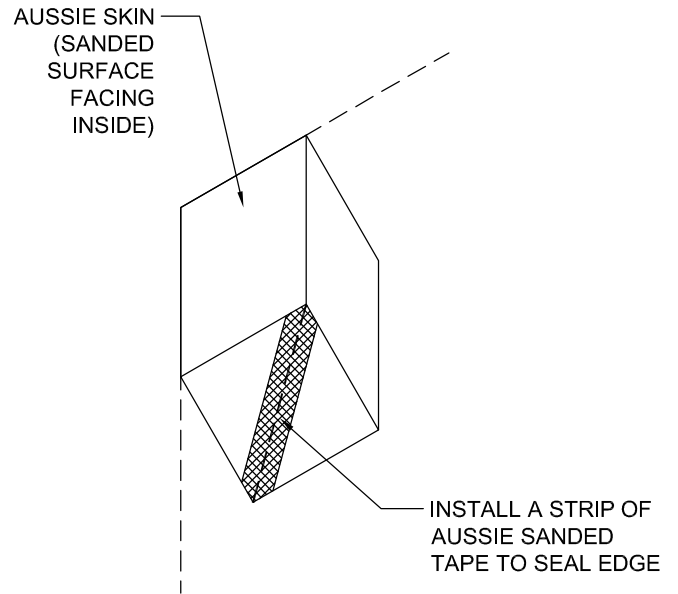

DETAIL #:
AVM-550G-6200

AVM System 550G

Inside Corner Detail

1

SANDED SURFACE FACING INSIDE

2

SANDED SURFACE FACING INSIDE

NOTES:

1. Aussie Skin 550G is a Heavy, Duty, Easy to Install, Puncture Resistant Sheet Waterproofing Membrane with added technologies creating excellent adhesion between the membrane and wet Concrete or Shot-Crete.
2. All surfaces must be clean and sound before installing the lap joints. (Remove excess sand before applying double sided tape).