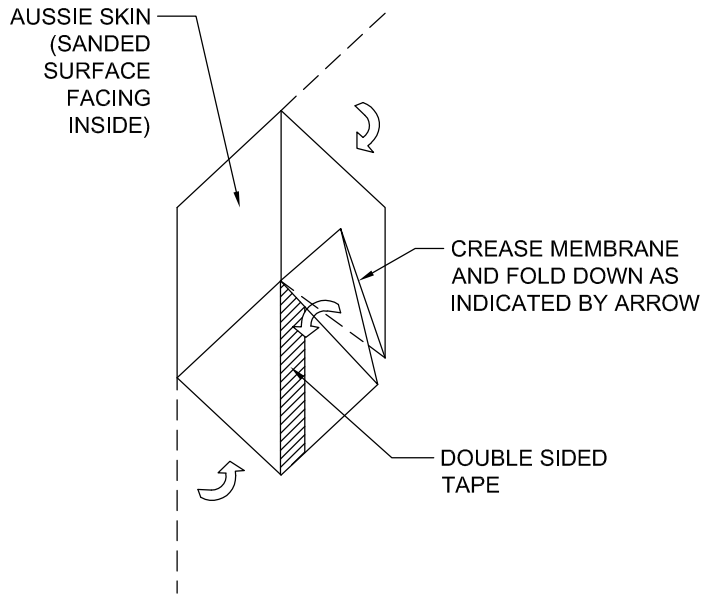

DETAIL #:
AVM-550G-6200

AVM System 550G

Inside Corner Detail

1

SANDED SURFACE FACING INSIDE

2

SANDED SURFACE FACING INSIDE

NOTES:

1. Aussie Skin 550G is a Heavy, Duty, Easy to Install, Puncture Resistant Sheet Waterproofing Membrane with added technologies creating excellent adhesion between the membrane and wet Concrete or Shot-Crete.
2. All surfaces must be clean and sound before installing the lap joints. (Remove excess sand before applying double sided tape).