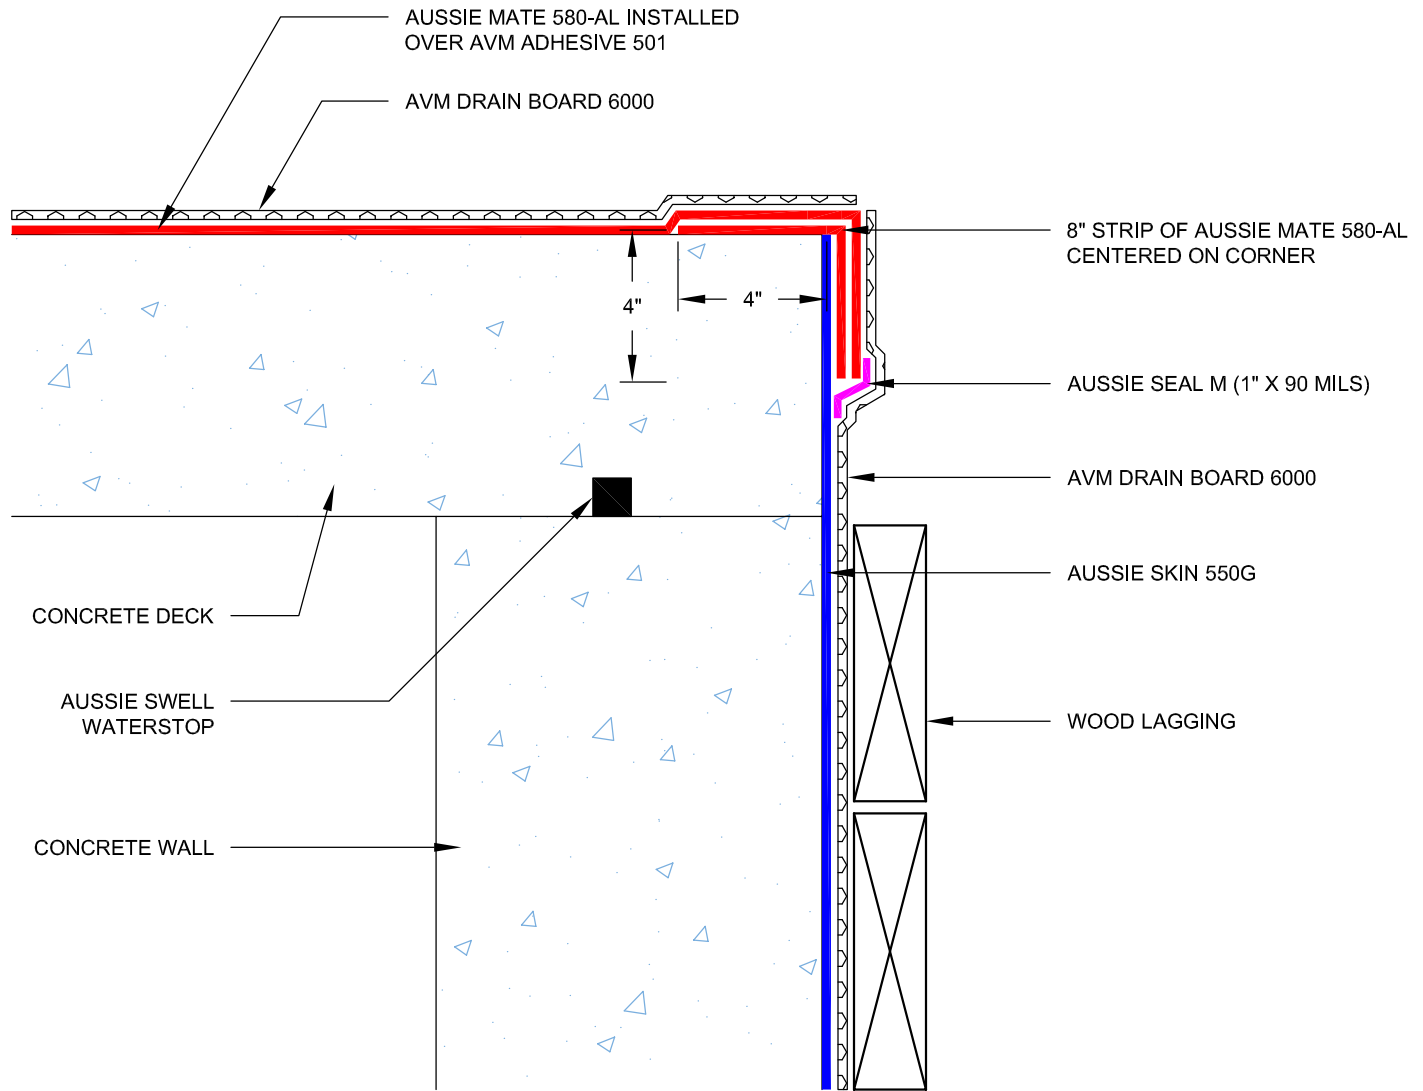

DETAIL #:
0550G-7000
AVM System 550G

Transition to Aussie Mate 580-AL

Notes:

1. Aussie Skin 550G is a Heavy, Duty, Easy to Install, Puncture Resistant Sheet Waterproofing Membrane with added technologies creating excellent adhesion between the membrane and wet Concrete or Shot-Crete.