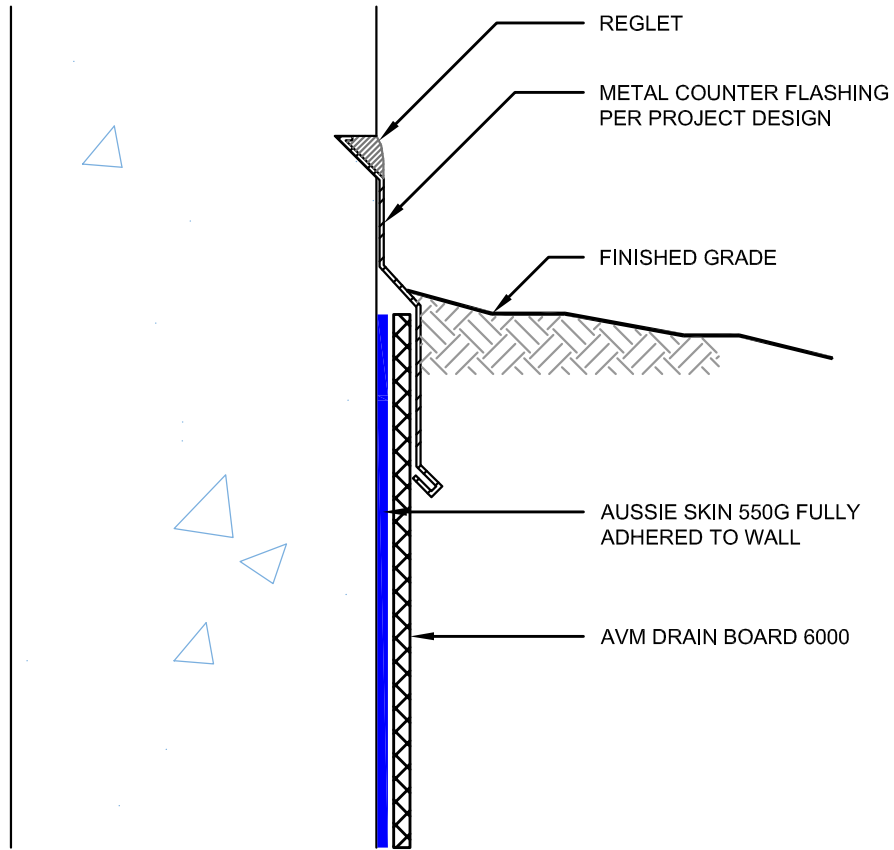

DETAIL #:
0550G-7500
AVM System 550G

Grade Termination - Option 1

Notes:

1. Aussie Skin 550G is a Heavy, Duty, Easy to Install, Puncture Resistant Sheet Waterproofing Membrane with added technologies creating excellent adhesion between the membrane and wet Concrete or Shot-Crete.