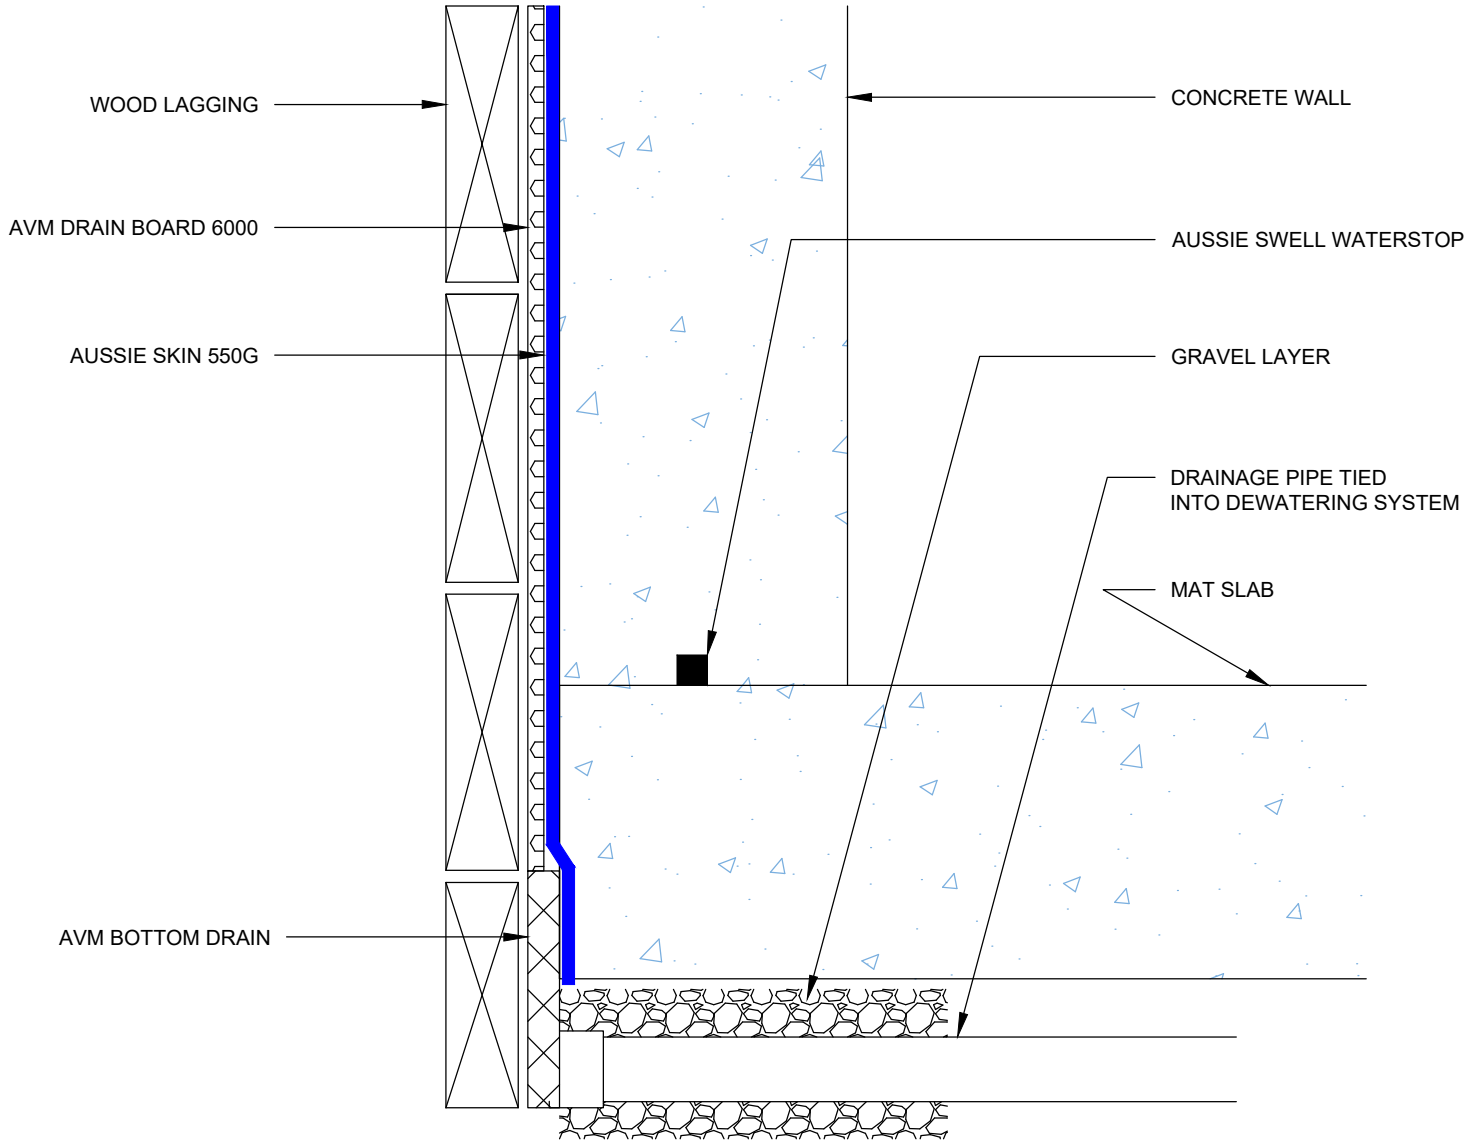

DETAIL #:
0550G-1230
AVM System 550G

Mat Slab Drainage System Single System

Notes:

1. Aussie Skin 550G is a Heavy, Duty, Easy to Install, Puncture Resistant Sheet Waterproofing Membrane with added technologies creating excellent adhesion between the membrane and wet Concrete or Shot-Crete.
2. See details AVM-550G-6000, AVM-550G-60002, AVM-550G-6004, and AVM-550G-6010 for Aussie Skin Lap Details