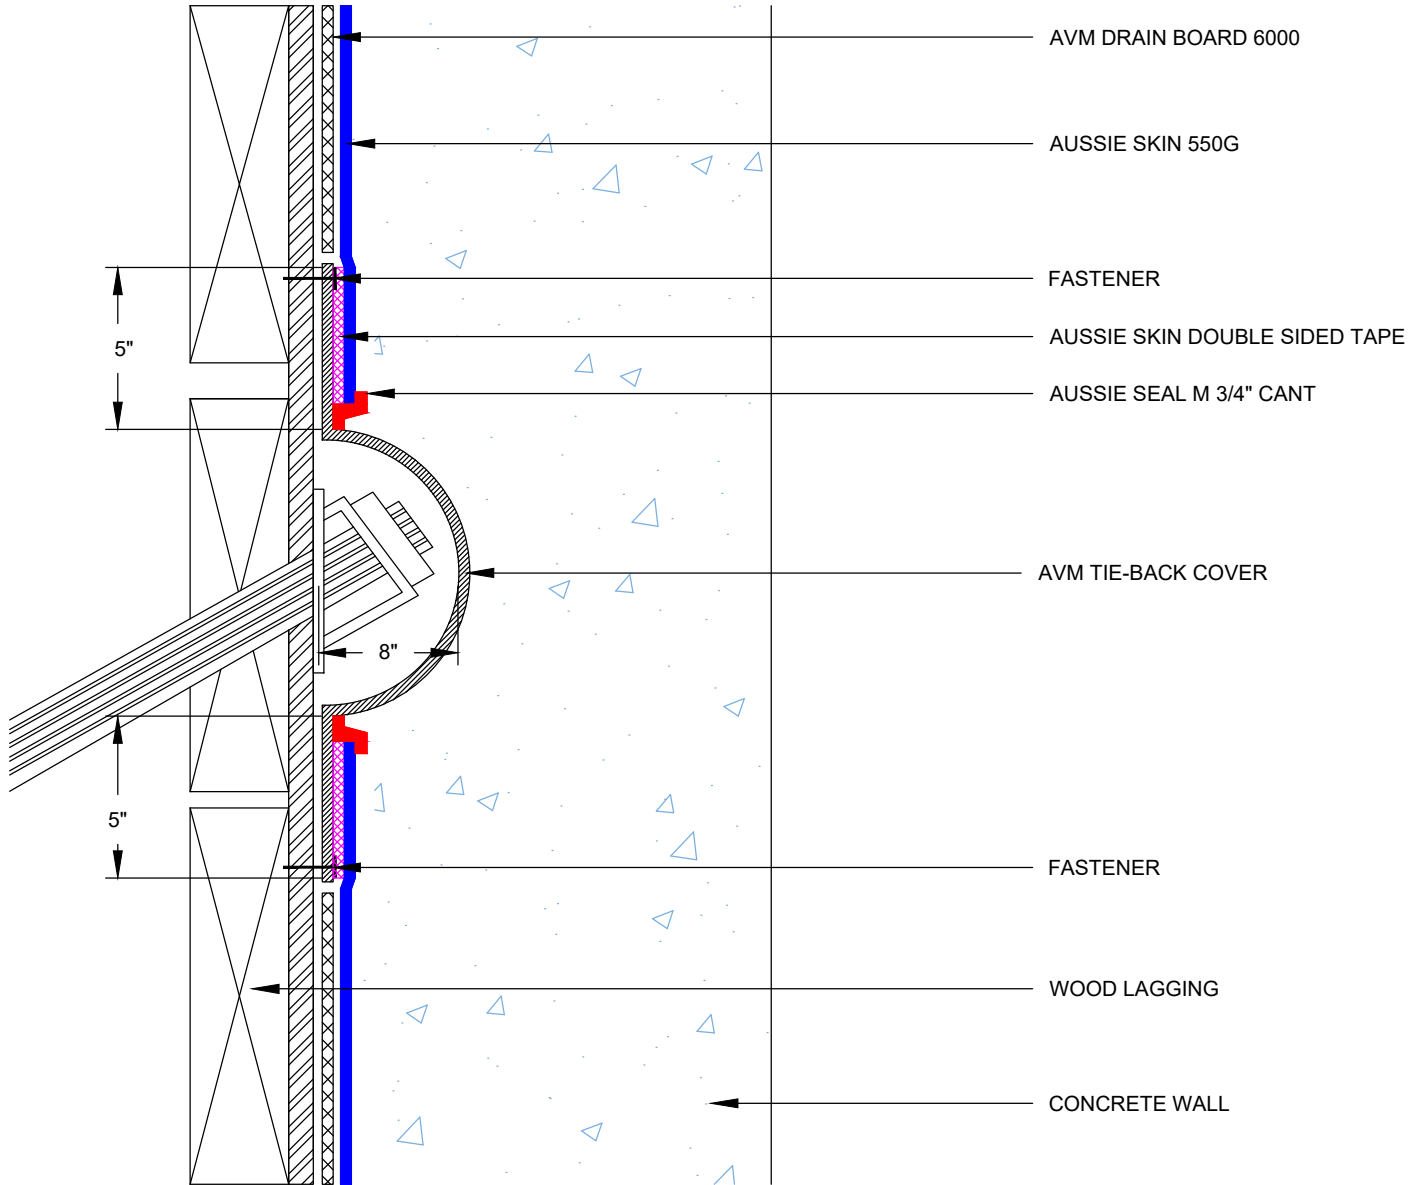

DETAIL #:  
0550G-1532  
AVM System 550G

# Tie-Back Cover Single System

### Notes:

1. Aussie Skin 550G is a Heavy, Duty, Easy to Install, Puncture Resistant Sheet Waterproofing Membrane with added technologies creating excellent adhesion between the membrane and wet Concrete or Shot-Crete.
2. See details AVM-550G-6000, AVM-550G-60002, AVM-550G-6004, and AVM-550G-6010 for Aussie Skin Lap Details
3. AVM tie-back covers are available in 6" and 8" domes