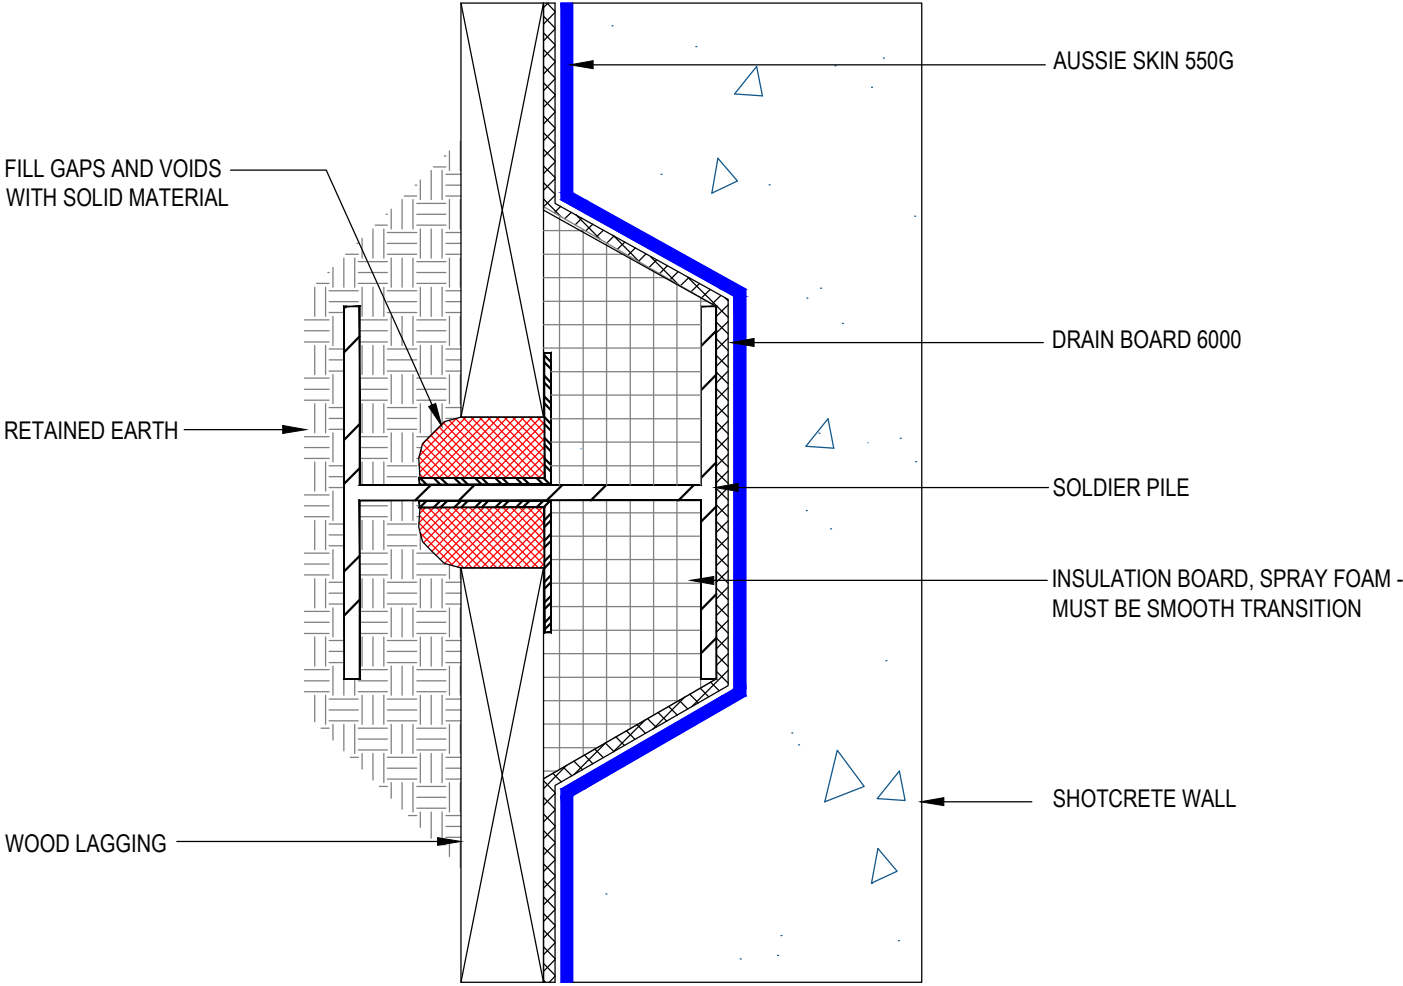

DETAIL #:
0550G-1542
Aussie Skin 550

Mid-Lagged Soldier Pile with Insulation

Aussie Skin 550G

- Notes:**
1. Aussie Skin 550G is a Heavy, Duty, Easy to Install, Puncture Resistant Sheet Waterproofing Membrane with added technologies creating excellent adhesion between the membrane and wet Concrete or Shot-Crete. Creating excellent adhesion between the membrane and wet Concrete or Shot-Crete.
 2. All surfaces must be clean and sound before installing the lap joints. (Remove excess sand before applying double sided tape)