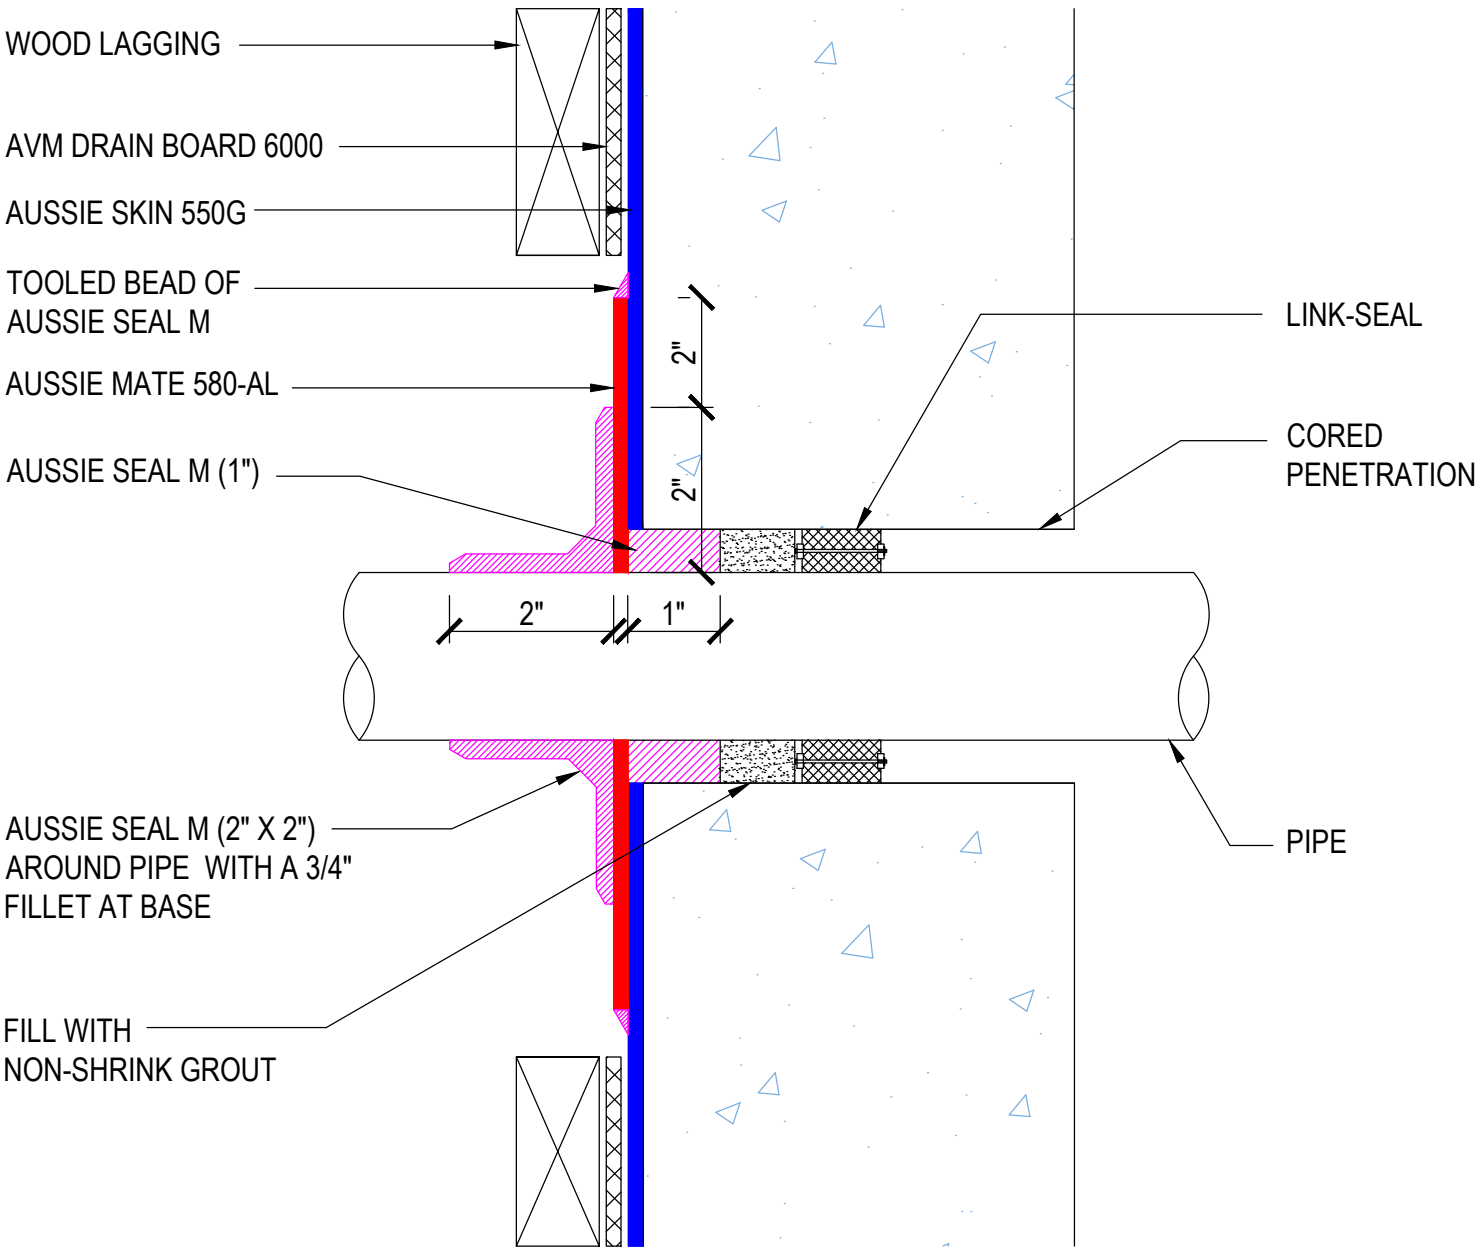

DETAIL #:  
 0550G-4015  
 Aussie Skin 550G

Cored Penetration Sealant on HDPE Side

Aussie Skin 550G

- Notes:**
1. Aussie Skin 550G is a Heavy, Duty, Easy to Install, Puncture Resistant Sheet Waterproofing Membrane with added technologies creating excellent adhesion between the membrane and wet Concrete or Shot-Crete. Creating excellent adhesion between the membrane and wet Concrete or Shot-Crete.
  2. All surfaces must be clean and sound before installing the lap joints. (Remove excess sand before applying double sided tape)