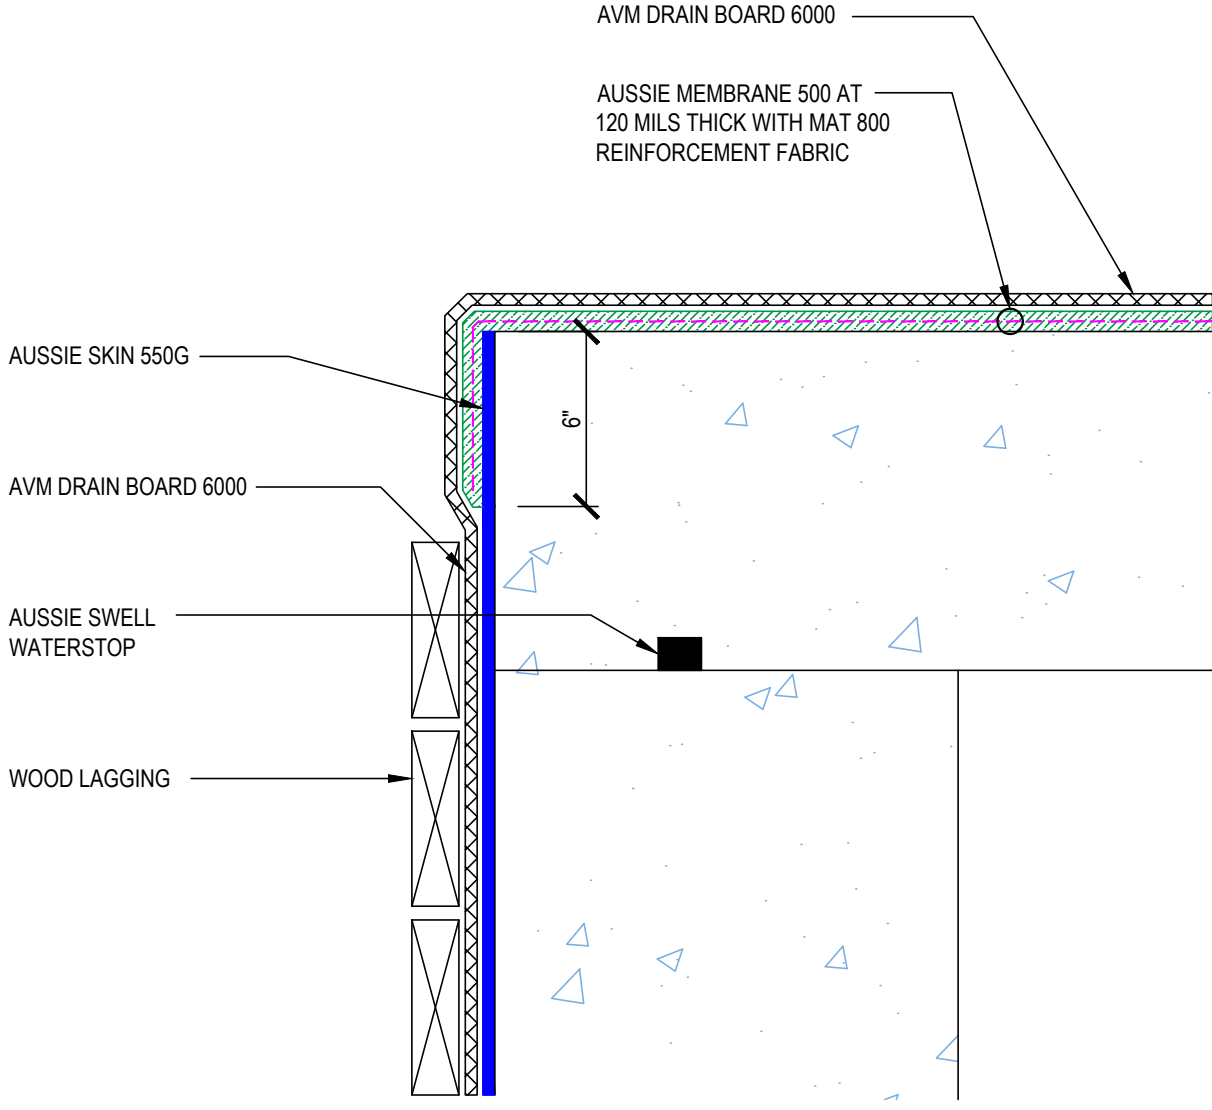

DETAIL #:  
0550G-7600  
Aussie Skin 550G

# Transition to Aussie 500/502 at Horizontal Deck Aussie Skin 550G

**Notes:**

- 1. Aussie Skin 550G is a Heavy, Duty, Easy to Install, Puncture Resistant Sheet Waterproofing Membrane with added technologies creating excellent adhesion between the membrane and wet Concrete or Shot-Crete. Creating excellent adhesion between the membrane and wet Concrete or Shot-Crete.
- 2. All surfaces must be clean and sound before installing the lap joints. (Remove excess sand before applying double sided tape)