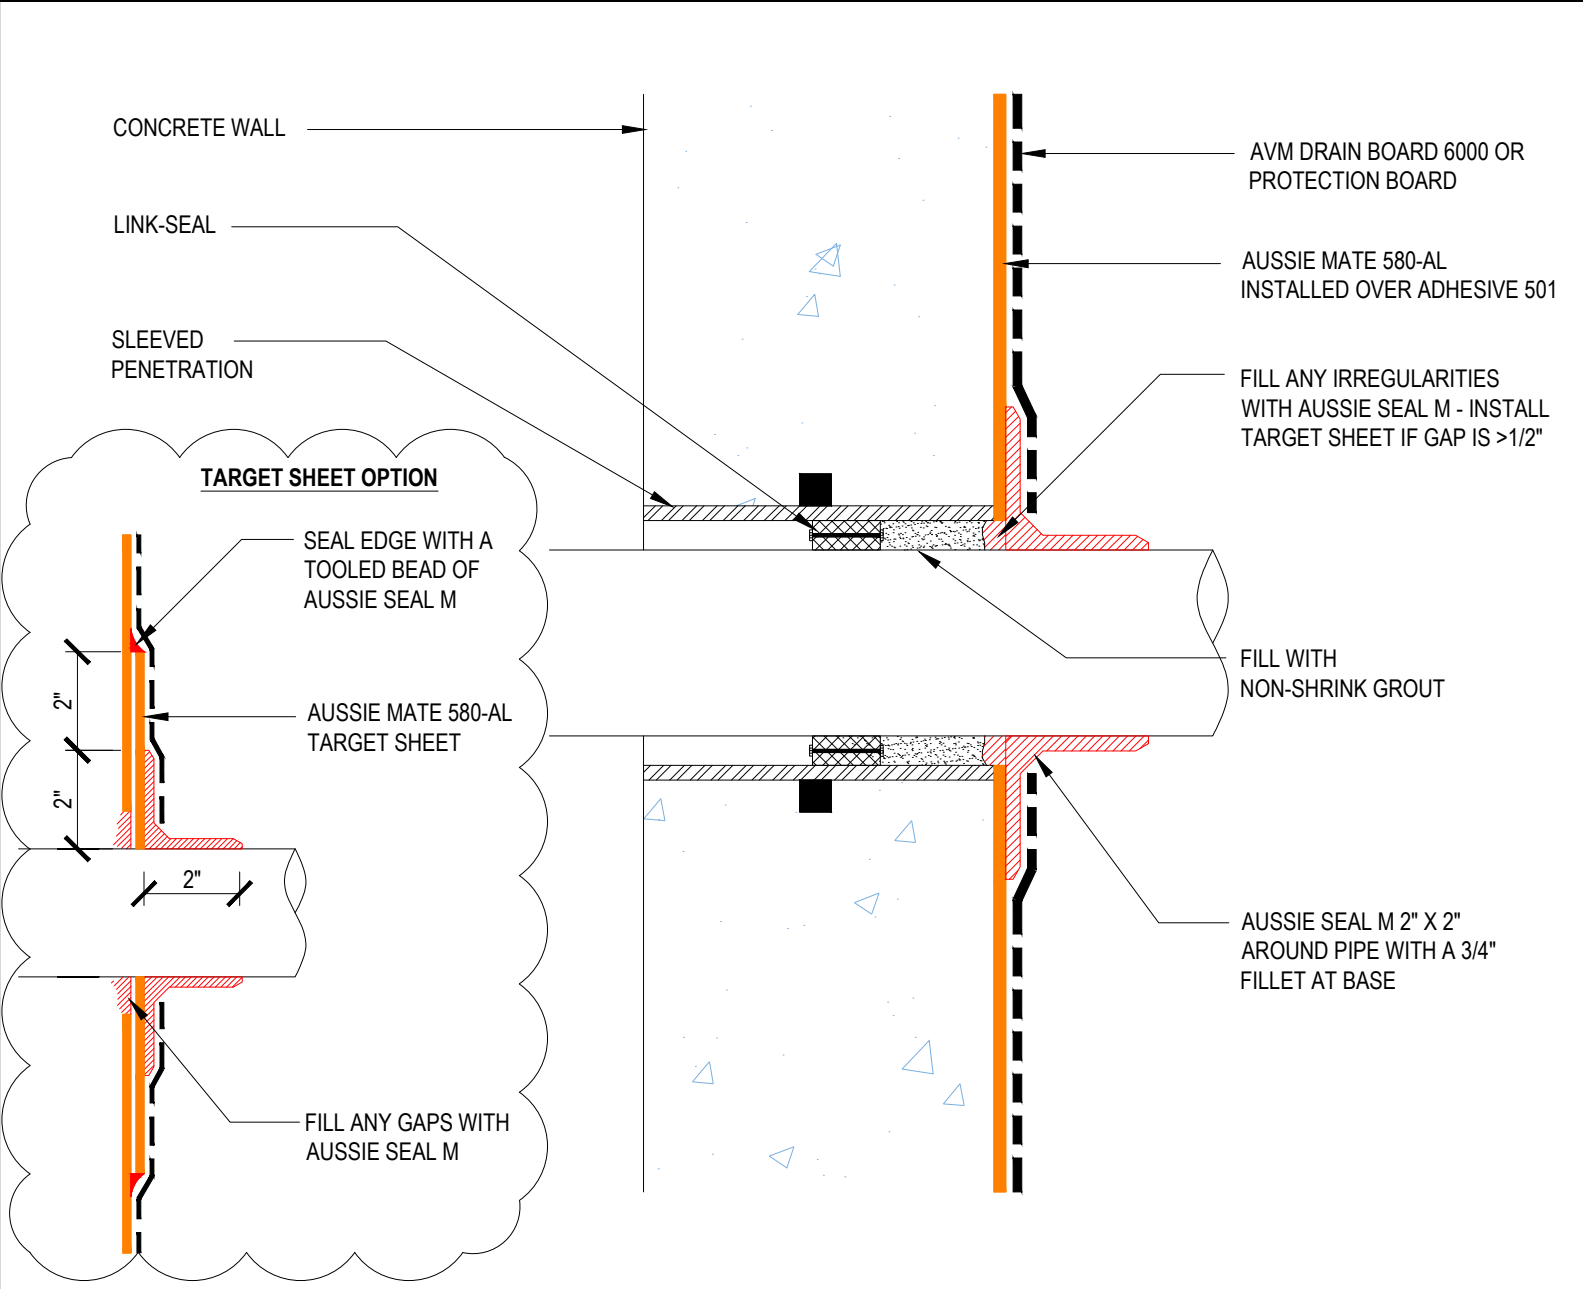

DETAIL #:
 0580-AL-6505
 System:
 Aussie Mate 580-AL

Sleeved Wall Penetration

AVM AUSSIE MATE 580-AL

- Notes:**
1. Aussie Mate 580-AL is an LARR approved Waterproofing membrane and Methane Barrier.
 2. Aussie Mate 580-AL is a UV stable, 60-mil heavy duty bituminous sheet membrane with aluminum protection layer for Below-Grade waterproofing applications. Aussie Mate 580-AL may also be used as a methane and/or vapor barrier under horizontal slabs on grade.
 3. See "Aussie Mate 580-AL Installation Instructions" for system requirements.