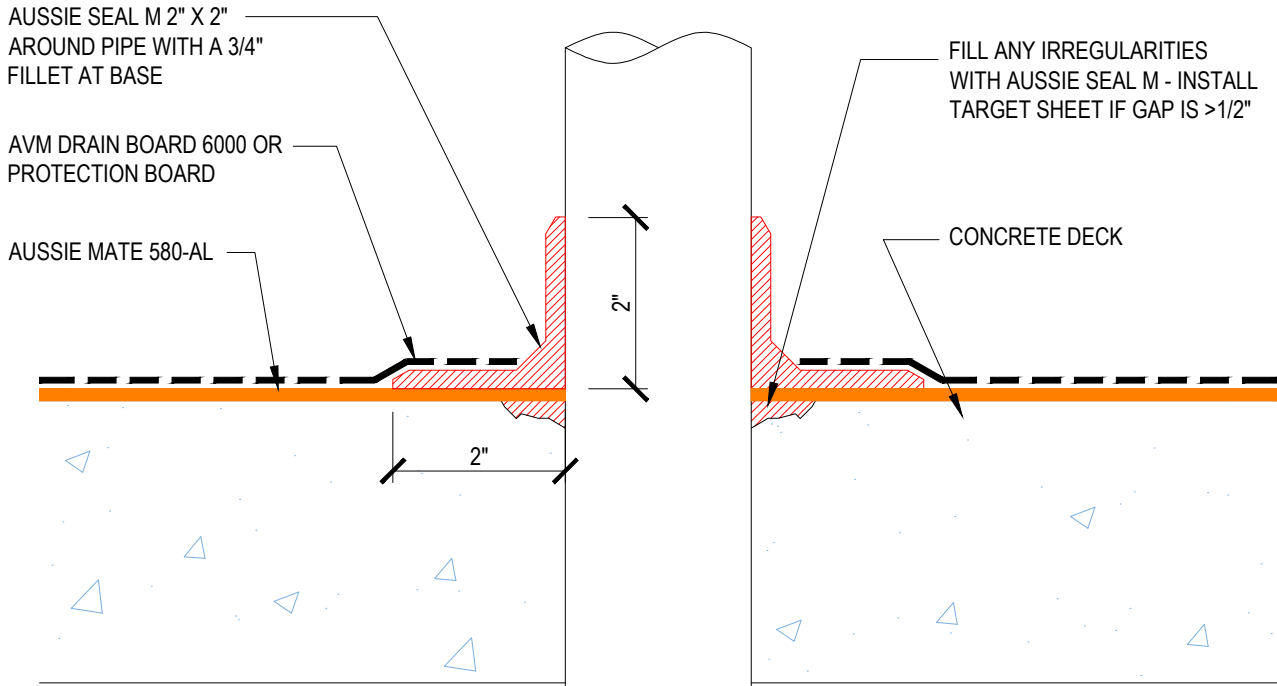

DETAIL #:
0580-AL-6512
 System:
Aussie Mate 580-AL

Deck Pipe Penetration

AVM AUSSIE MATE 580-AL

- Notes:**
1. Aussie Mate 580-AL is an LARR approved Waterproofing membrane and Methane Barrier.
 2. Aussie Mate 580-AL is a UV stable, 60-mil heavy duty bituminous sheet membrane with aluminum protection layer for Below-Grade waterproofing applications. Aussie Mate 580-AL may also be used as a methane and/or vapor barrier under horizontal slabs on grade.
 3. See "Aussie Mate 580-AL Installation Instructions" for system requirements.