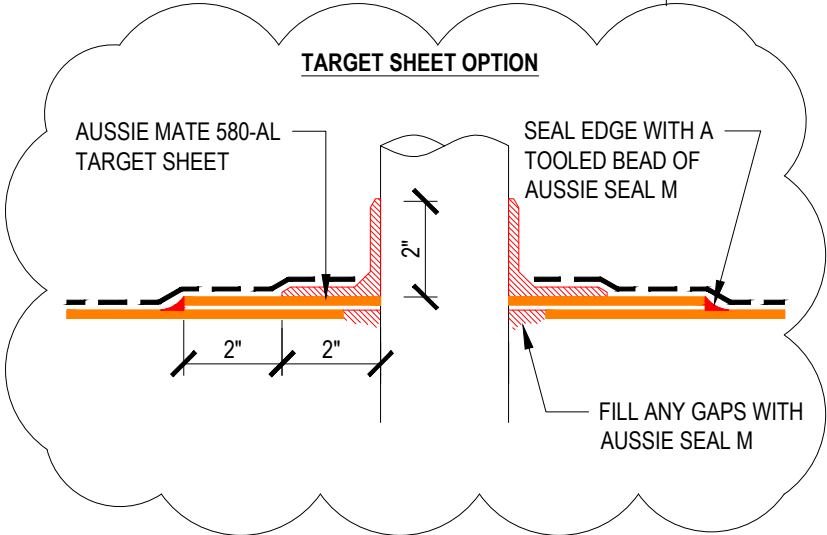

DETAIL #:
0580-AL-6512
 System:
Aussie Mate 580-AL

Deck Pipe Penetration

AVM AUSSIE MATE 580-AL

- Notes:**
1. Aussie Mate 580-AL is an LARR approved Waterproofing membrane and Methane Barrier.
 2. Aussie Mate 580-AL is a UV stable, 60-mil heavy duty bituminous sheet membrane with aluminum protection layer for Below-Grade waterproofing applications. Aussie Mate 580-AL may also be used as a methane and/or vapor barrier under horizontal slabs on grade.
 3. See "Aussie Mate 580-AL Installation Instructions" for system requirements.