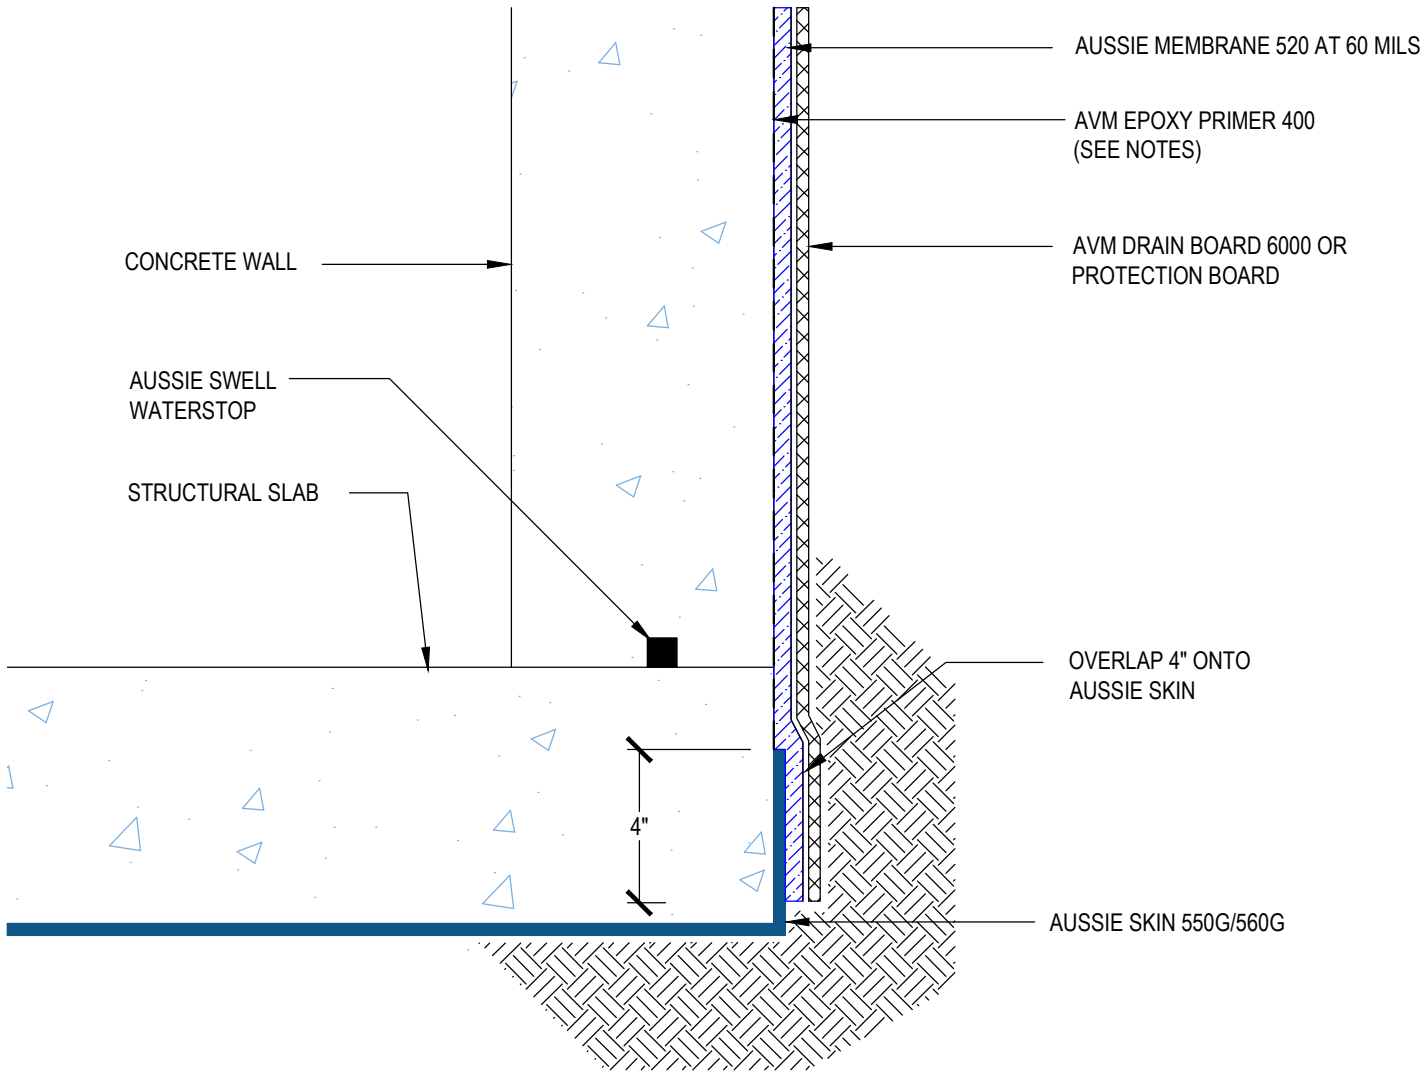

DETAIL #:	0520-0006
System:	Aussie Membrane 520

Transition to Aussie Skin Flush Footing

AUSSIE MEMBRANE 520

Notes:

1. Aussie Membrane 520 is a Polyurethane liquid (Roller or Brush Applied) for Below-Grade, Between-Slab, Planters, Roof-Gardens and similar type Waterproofing.
2. Epoxy primer may be required if proper adhesion is not achieved - see installation instructions for further information
3. Contact AVM if no drain board or protection board is specified