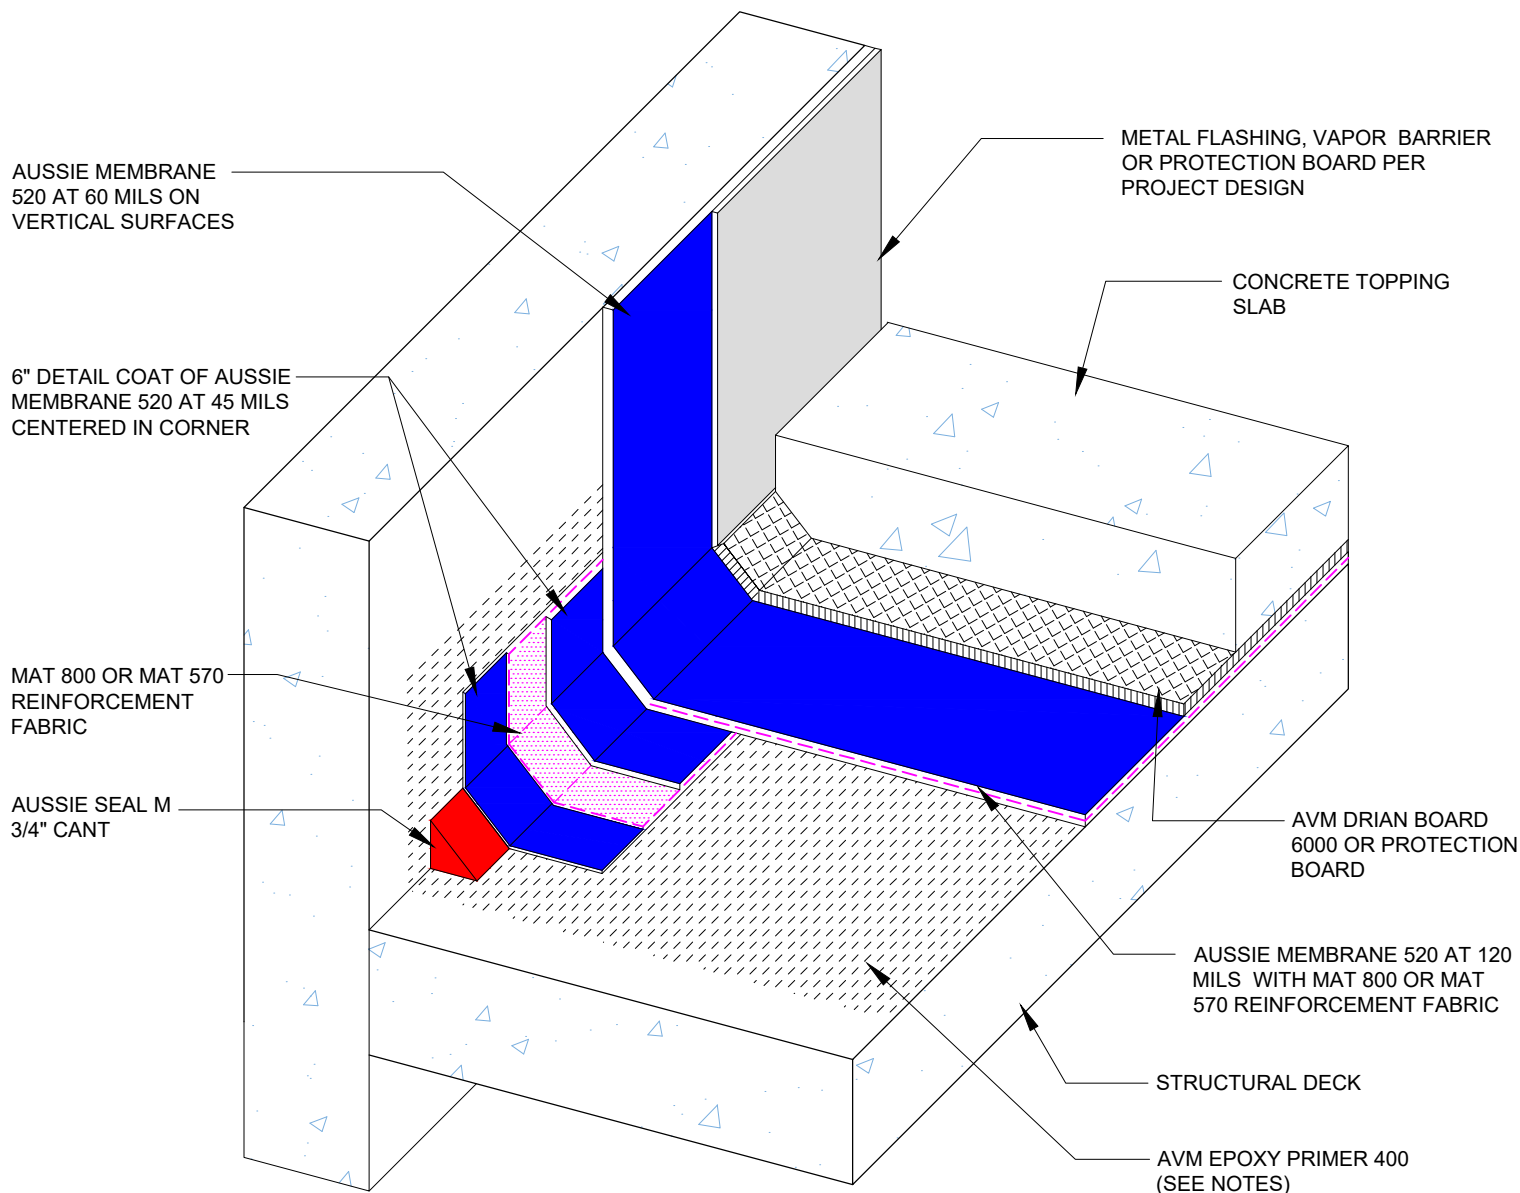

DETAIL #:
0520-1100

System:
Aussie Membrane 520

Deck to Wall Transition

AUSSIE MEMBRANE 520 120 Mil Reinforced System

Notes:

1. Aussie Membrane 520 is a Polyurethane liquid (Roller or Brush Applied) for Below-Grade, Between-Slab, Planters, Roof-Gardens and similar type Waterproofing.
2. Epoxy primer may be required if proper adhesion is not achieved - see installation instructions for further information
3. Contact AVM if no drain board or protection board is specified