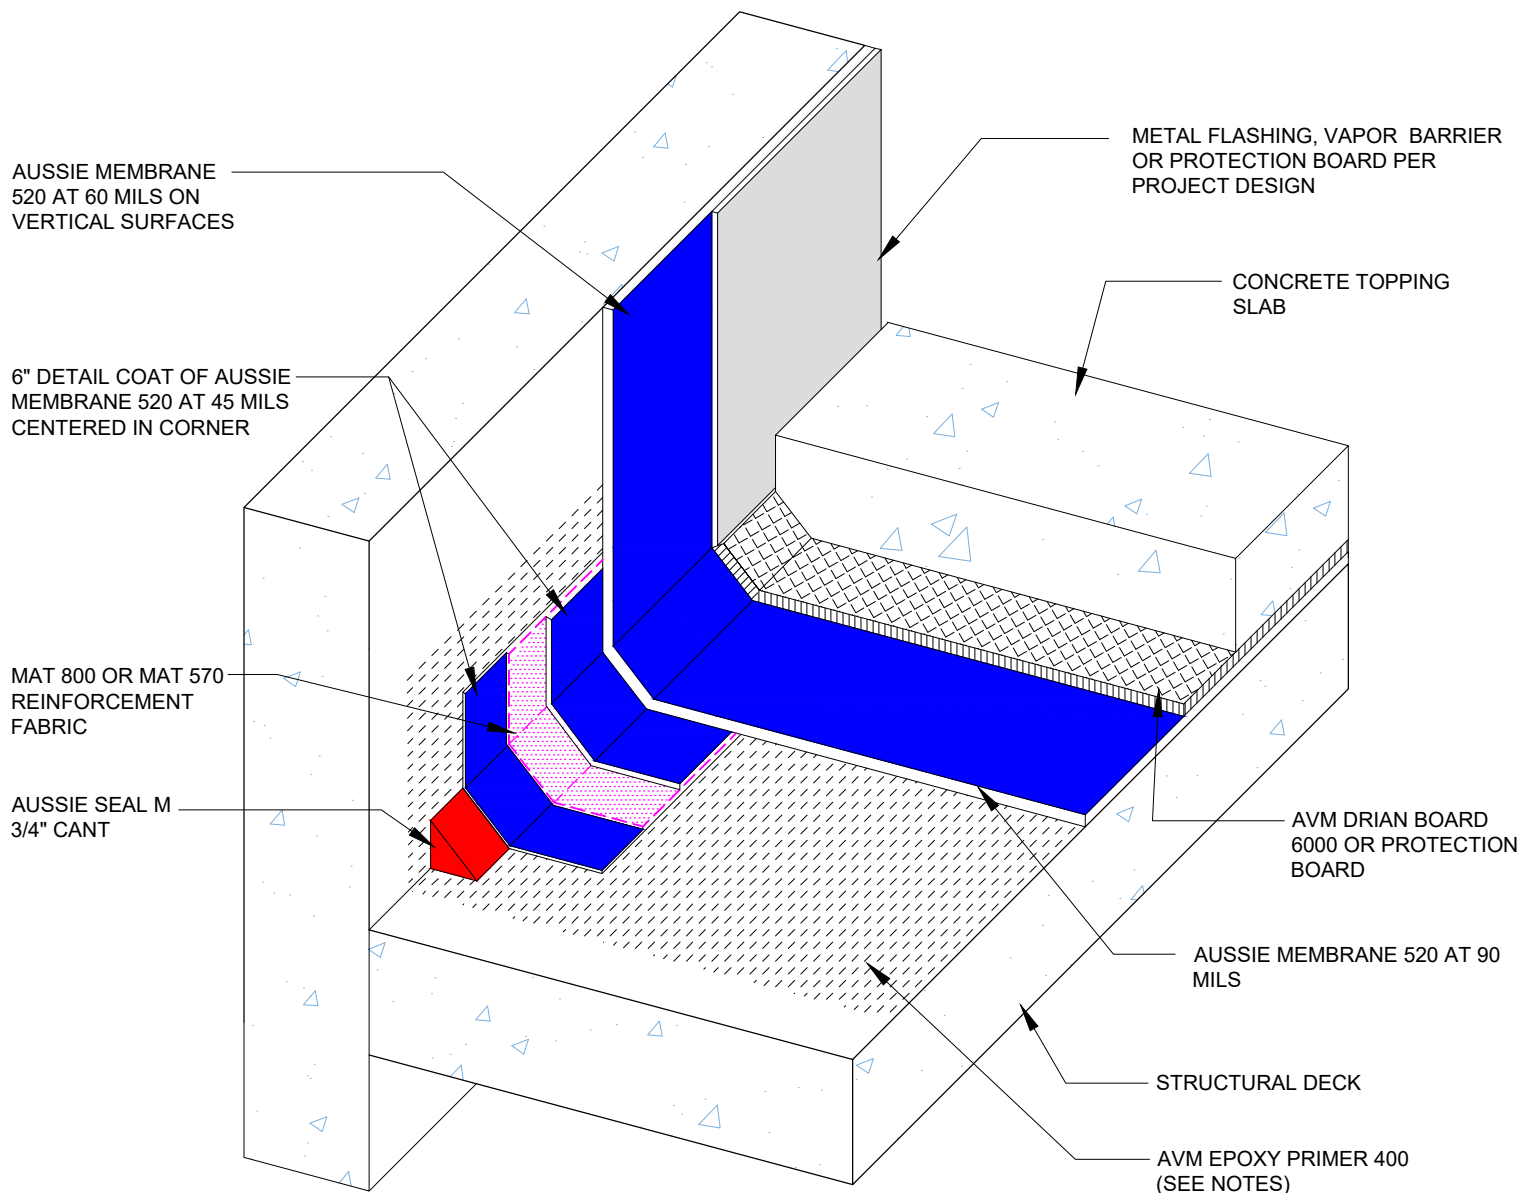

DETAIL #:
0520-1102

System:
Aussie Membrane 520

Deck to Wall Transition

AUSSIE MEMBRANE 520 90 Mil Unreinforced System

Notes:

1. Aussie Membrane 520 is a Polyurethane liquid (Roller or Brush Applied) for Below-Grade, Between-Slab, Planters, Roof-Gardens and similar type Waterproofing.
2. Epoxy primer may be required if proper adhesion is not achieved - see installation instructions for further information
3. Contact AVM if no drain board or protection board is specified