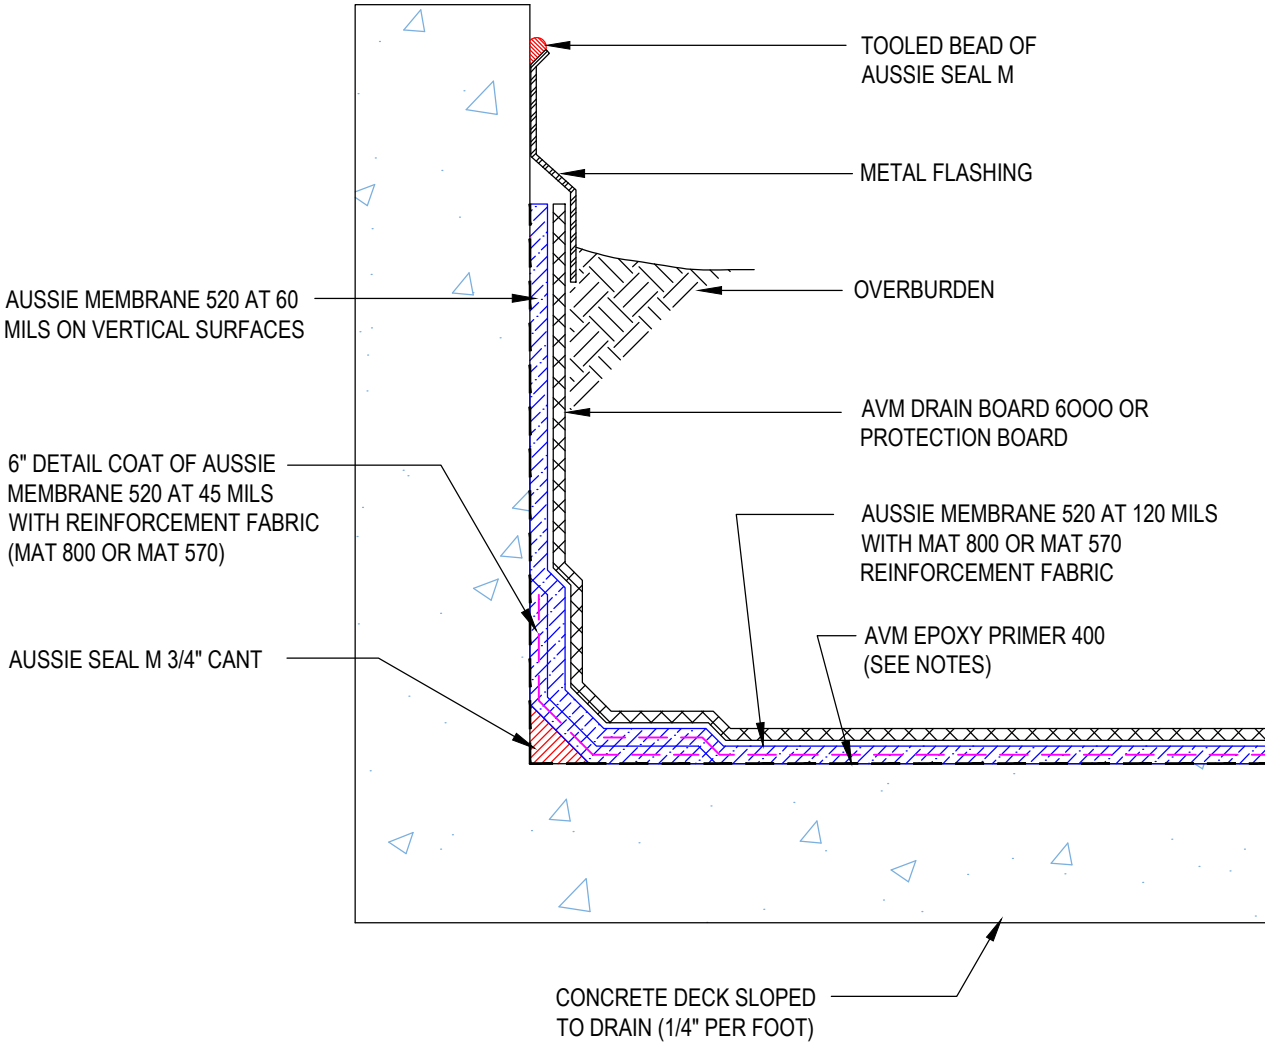

DETAIL #:  
**0520-1104**  
 System:  
**Aussie Membrane 520**

# Deck to Wall Transition With Flashing

**AUSSIE MEMBRANE 520**  
**120 Mil Reinforced System**

- Notes:**
1. Aussie Membrane 520 is a Polyurethane liquid (Roller or Brush Applied) for Below-Grade, Between-Slab, Planters, Roof-Gardens and similar type Waterproofing.
  2. Epoxy primer may be required if proper adhesion is not achieved - see installation instructions for further information
  3. Contact AVM if no drain board or protection board is specified