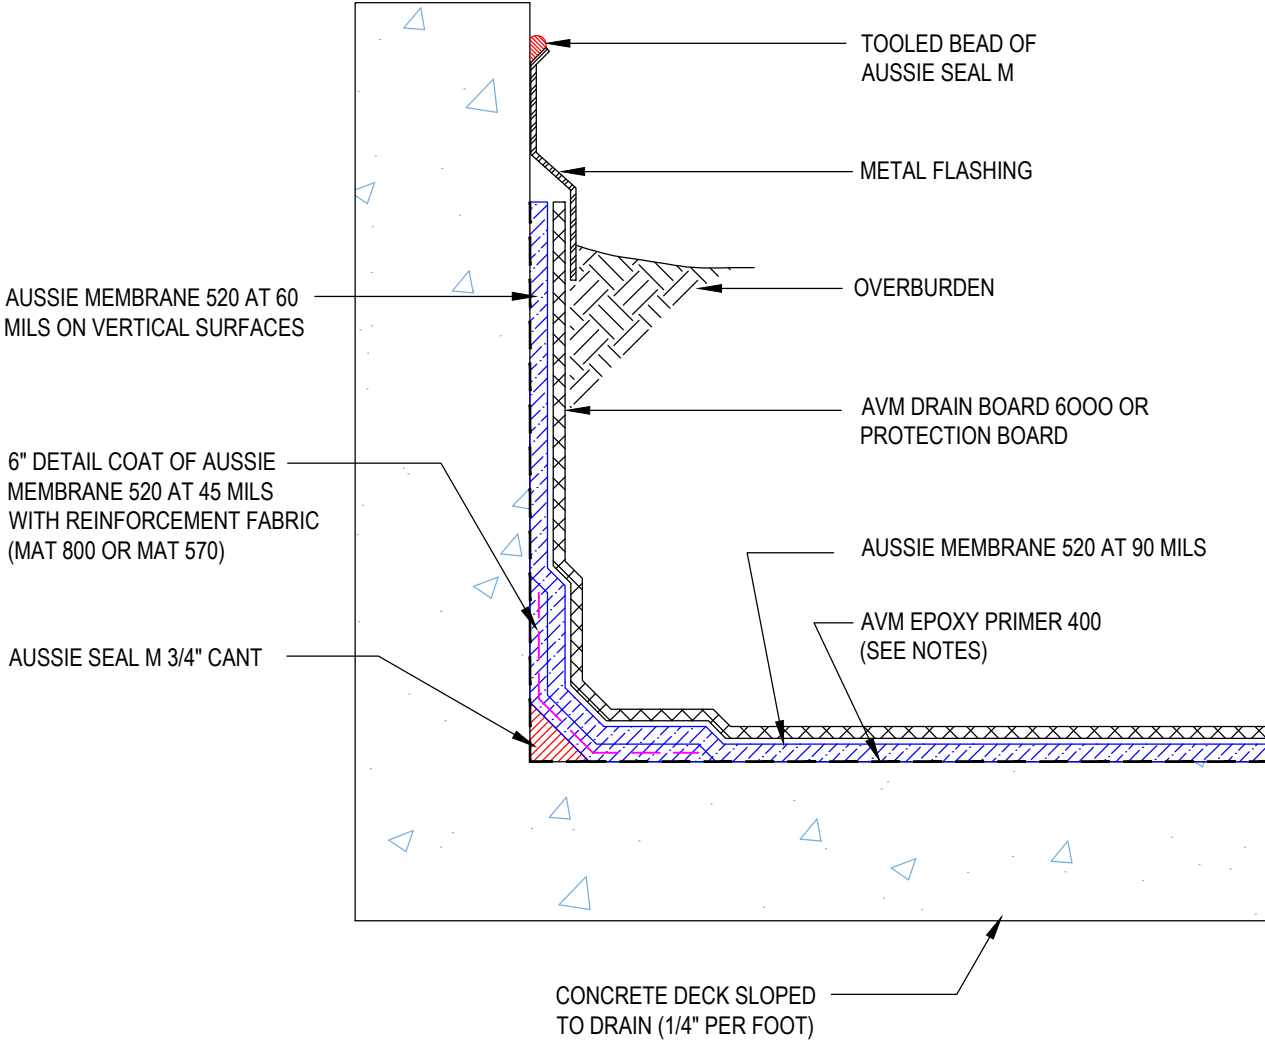

DETAIL #:
0520-1105
 System:
Aussie Membrane 520

Deck to Wall Transition With Flashing

AUSSIE MEMBRANE 520
90 Mil Unreinforced System

- Notes:**
1. Aussie Membrane 520 is a Polyurethane liquid (Roller or Brush Applied) for Below-Grade, Between-Slab, Planters, Roof-Gardens and similar type Waterproofing.
 2. Epoxy primer may be required if proper adhesion is not achieved - see installation instructions for further information
 3. Contact AVM if no drain board or protection board is specified