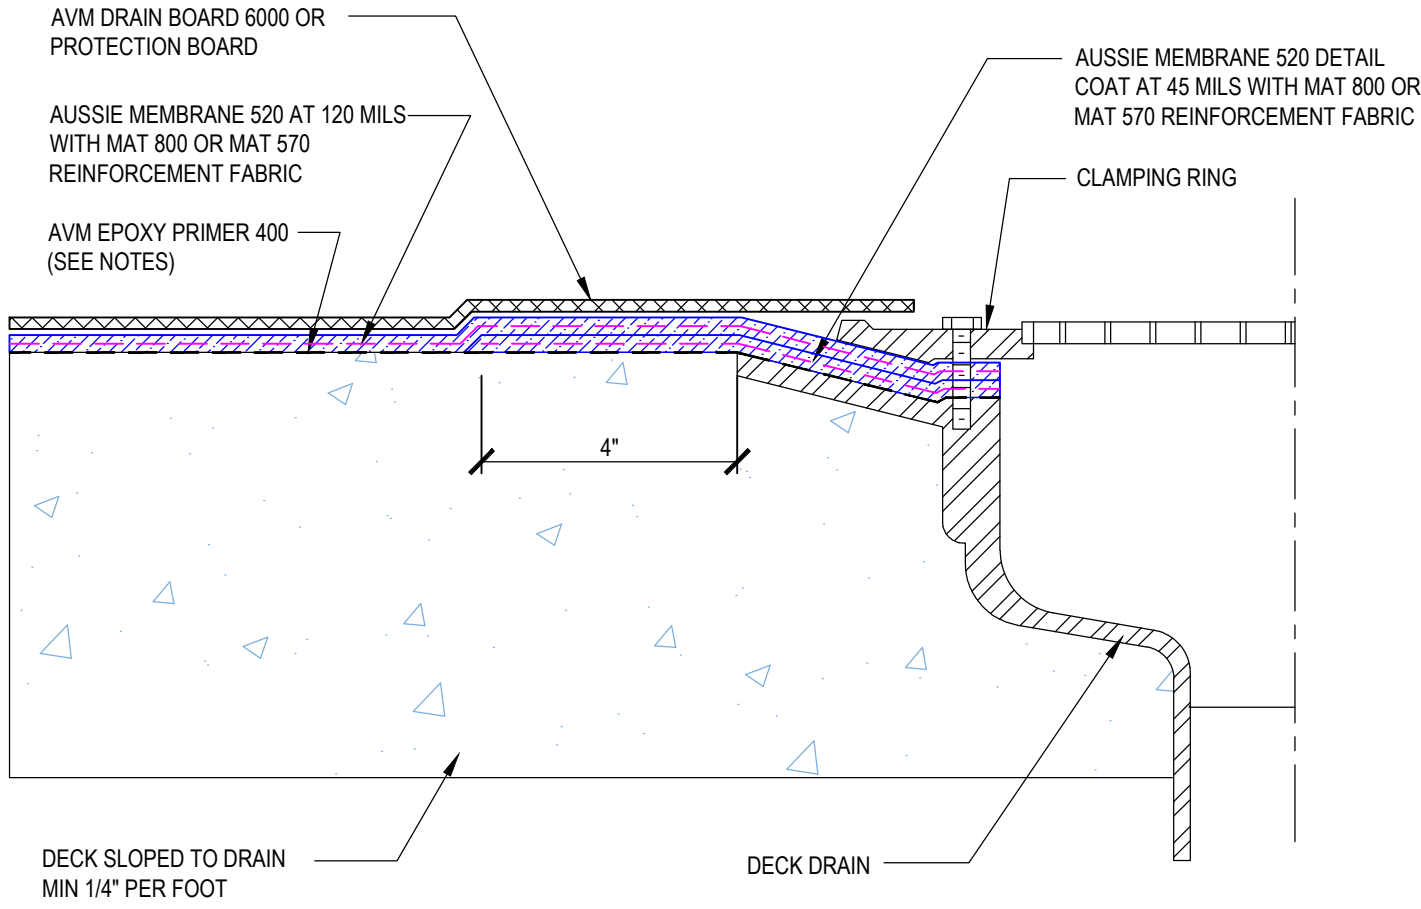

DETAIL #:
0520-1504
System:
Aussie Membrane 520

Deck Drain - Flush

AUSSIE MEMBRANE 520 120 Mil Reinforced System

- Notes:**
- 1. Aussie Membrane 520 is a Polyurethane liquid (Roller or Brush Applied) for Below-Grade, Between-Slab, Planters, Roof-Gardens and similar type Waterproofing.
 - 2. Epoxy primer may be required if proper adhesion is not achieved - see installation instructions for further information
 - 3. Contact AVM if no drain board or protection board is specified