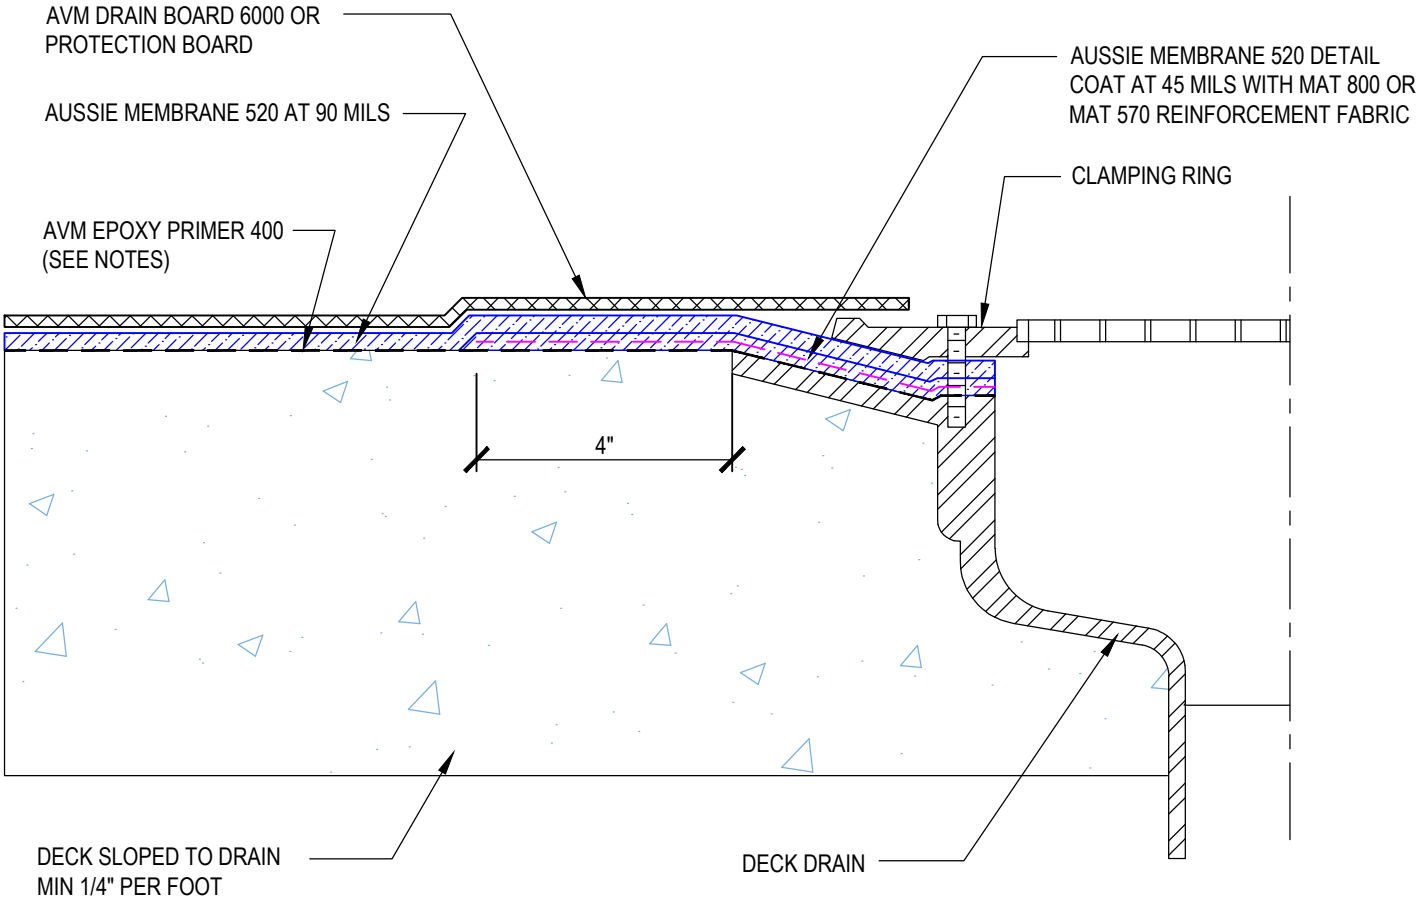

DETAIL #:
0520-1505
System:
Aussie Membrane 520

Deck Drain - Flush

AUSSIE MEMBRANE 520 90 Mil Unreinforced System

Notes:

- 1. Aussie Membrane 520 is a Polyurethane liquid (Roller or Brush Applied) for Below-Grade, Between-Slab, Planters, Roof-Gardens and similar type Waterproofing.
- 2. Epoxy primer may be required if proper adhesion is not achieved - see installation instructions for further information
- 3. Contact AVM if no drain board or protection board is specified