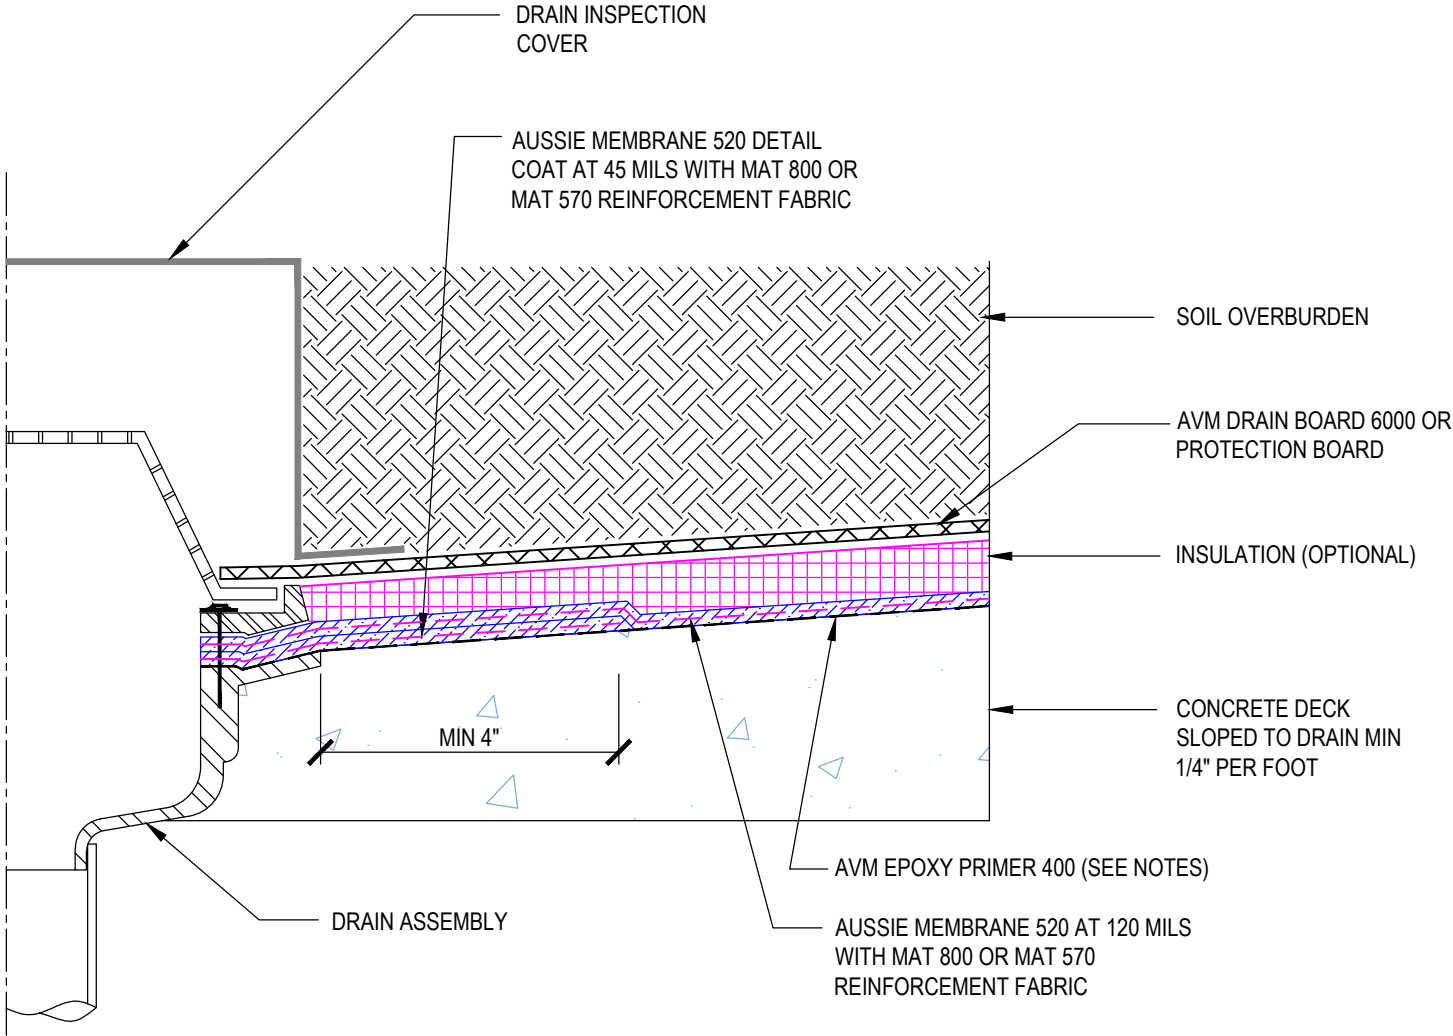

DETAIL #:
 0520-1506
 System:
 Aussie Membrane 520

Deck Drain with Inspection Cover

AUSSIE MEMBRANE 520 120 Mil Reinforced System

Notes:

1. Aussie Membrane 520 is a Polyurethane liquid (Roller or Brush Applied) for Below-Grade, Between-Slab, Planters, Roof-Gardens and similar type Waterproofing.
2. Epoxy primer may be required if proper adhesion is not achieved - see installation instructions for further information
3. Contact AVM if no drain board or protection board is specified