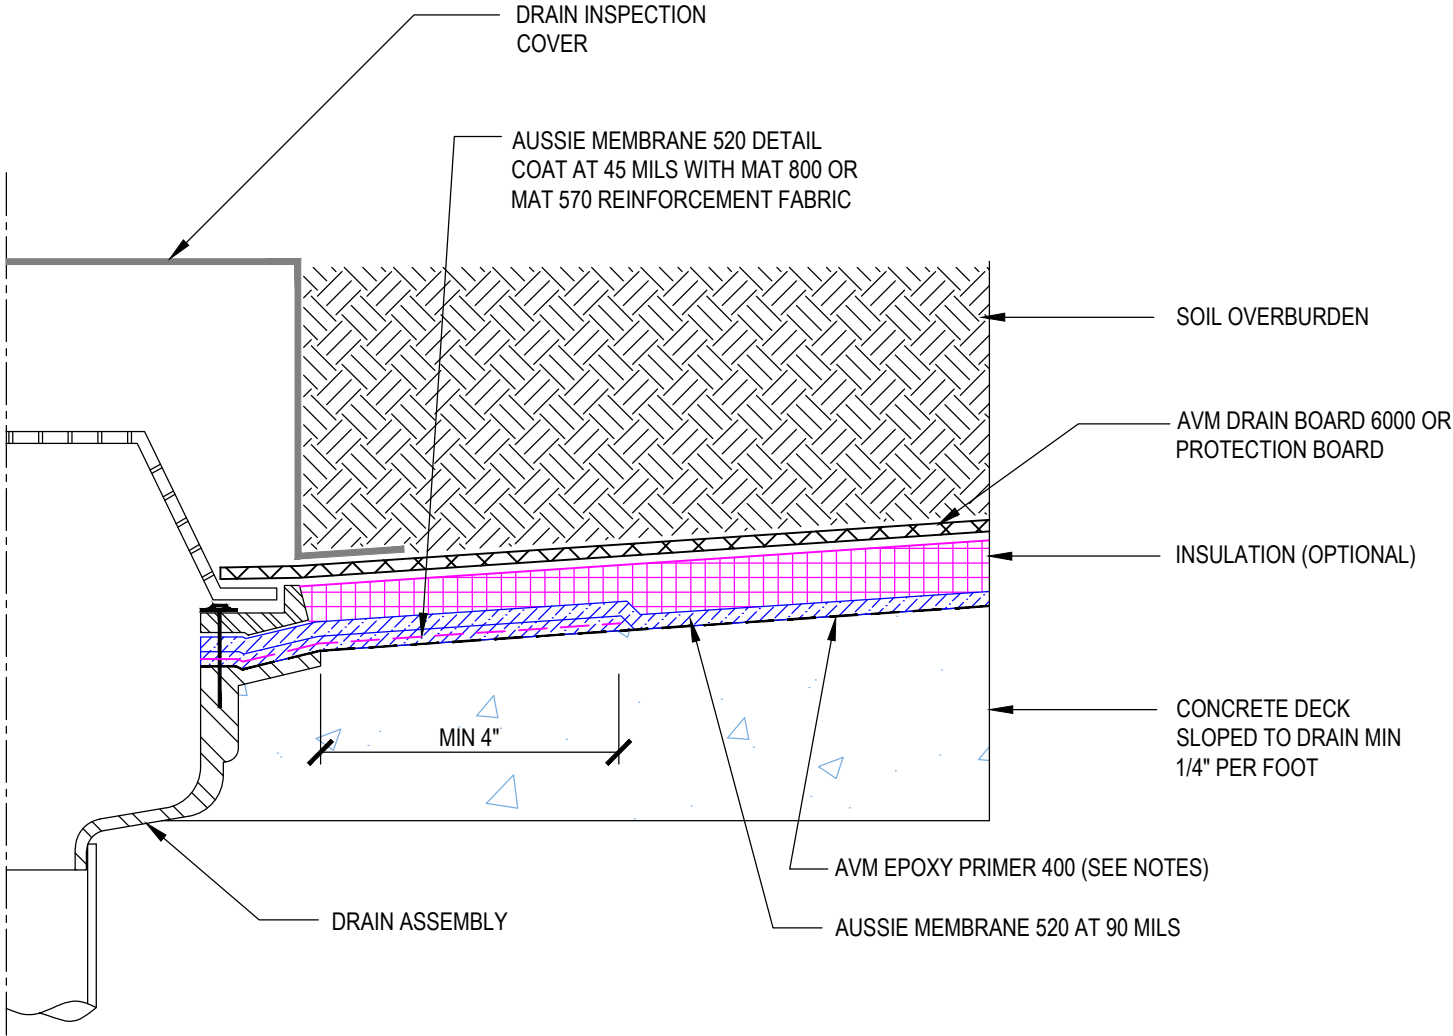

DETAIL #:  
0520-1507  
System:  
Aussie Membrane 520

# Deck Drain with Inspection Cover

## AUSSIE MEMBRANE 520 90 Mil Unreinforced System

**Notes:**

- 1. Aussie Membrane 520 is a Polyurethane liquid (Roller or Brush Applied) for Below-Grade, Between-Slab, Planters, Roof-Gardens and similar type Waterproofing.
- 2. Epoxy primer may be required if proper adhesion is not achieved - see installation instructions for further information
- 3. Contact AVM if no drain board or protection board is specified