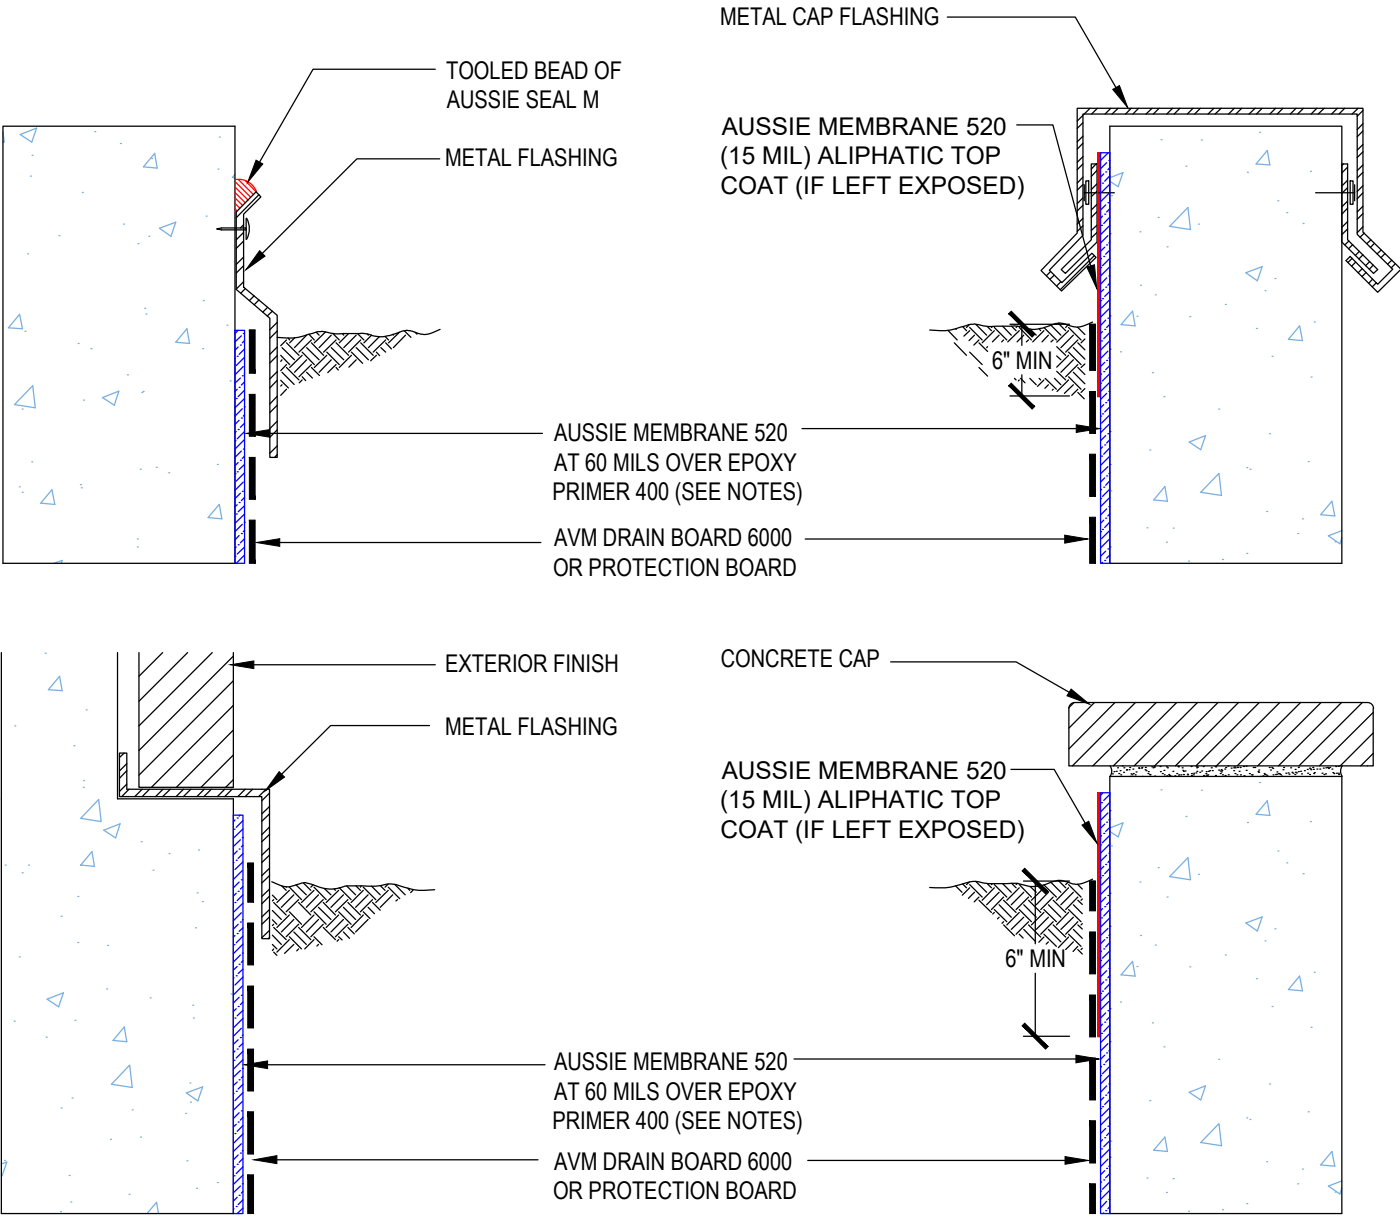

DETAIL #:
0520-6002
 System:
Aussie Membrane 520

Planter Terminations

AUSSIE MEMBRANE 520

Notes:

1. Aussie Membrane 520 is a Polyurethane liquid (Roller or Brush Applied) for Below-Grade, Between-Slab, Planters, Roof-Gardens and similar type Waterproofing.
2. Epoxy primer may be required if proper adhesion is not achieved - see installation instructions for further information
3. Contact AVM if no drain board or protection board is specified