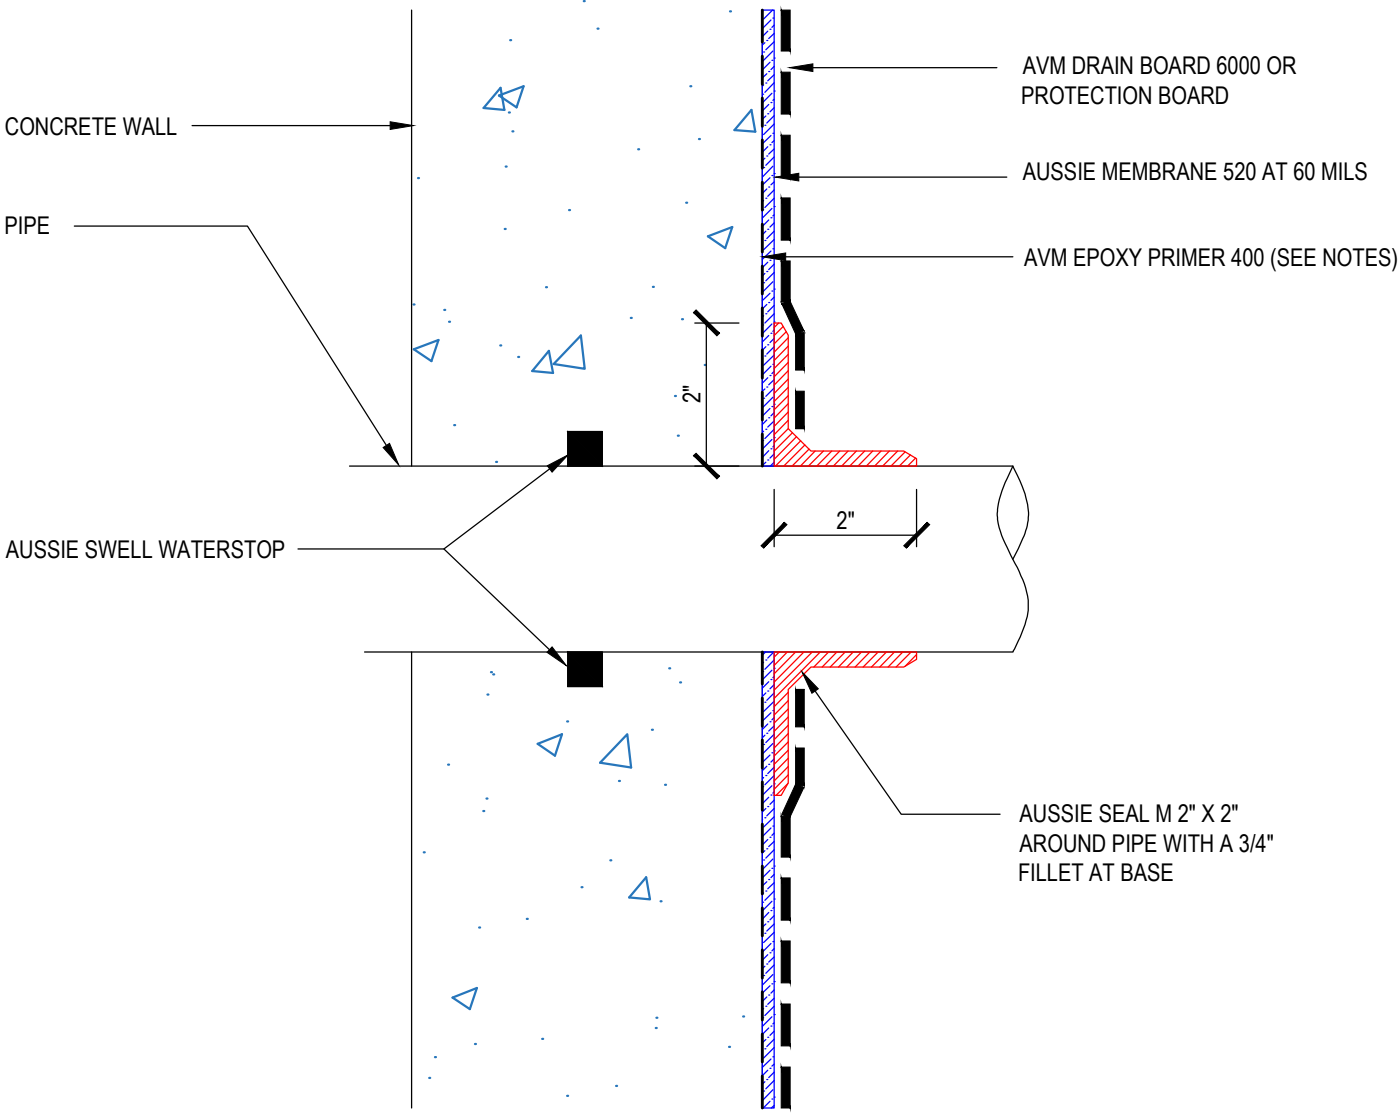

DETAIL #:
0520-6502
System:
Aussie Membrane 520

Typical Wall Penetration

AUSSIE MEMBRANE 520

- Notes:**
- 1. Aussie Membrane 520 is a Polyurethane liquid (Roller or Brush Applied) for Below-Grade, Between-Slab, Planters, Roof-Gardens and similar type Waterproofing.
 - 2. Epoxy primer may be required if proper adhesion is not achieved - see installation instructions for further information
 - 3. Contact AVM if no drain board or protection board is specified