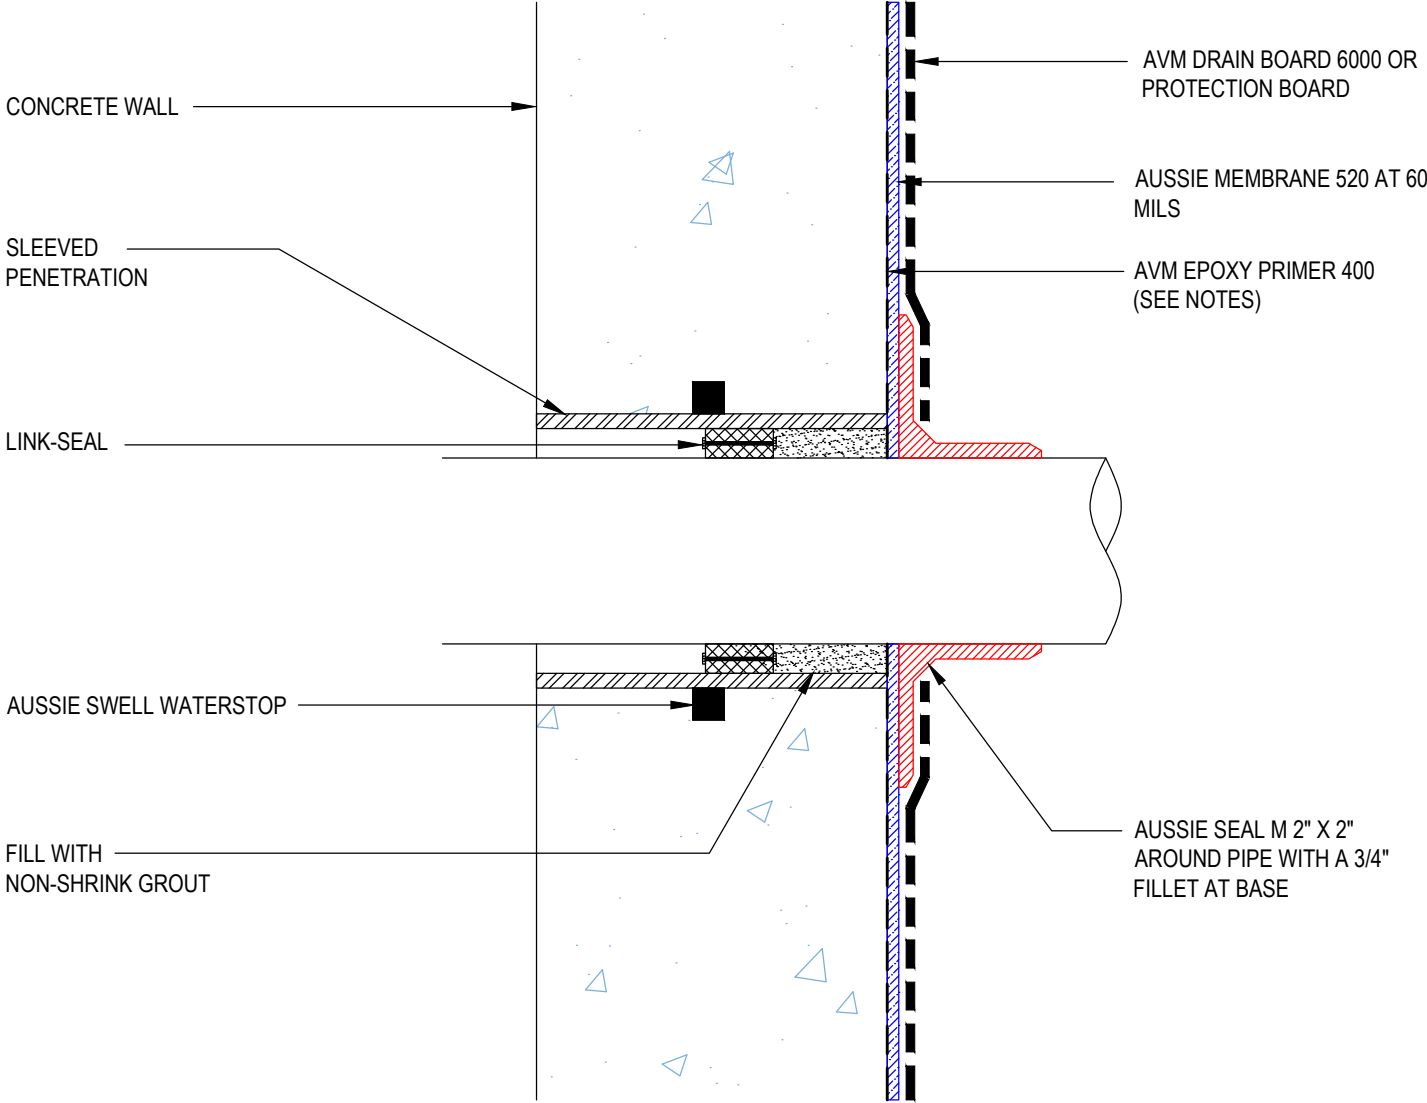

DETAIL #:
 0520-6505
 System:
 Aussie Membrane 520

Sleeved Wall Penetration

AUSSIE MEMBRANE 520

Notes:

1. Aussie Membrane 520 is a Polyurethane liquid (Roller or Brush Applied) for Below-Grade, Between-Slab, Planters, Roof-Gardens and similar type Waterproofing.
2. Epoxy primer may be required if proper adhesion is not achieved - see installation instructions for further information
3. Contact AVM if no drain board or protection board is specified