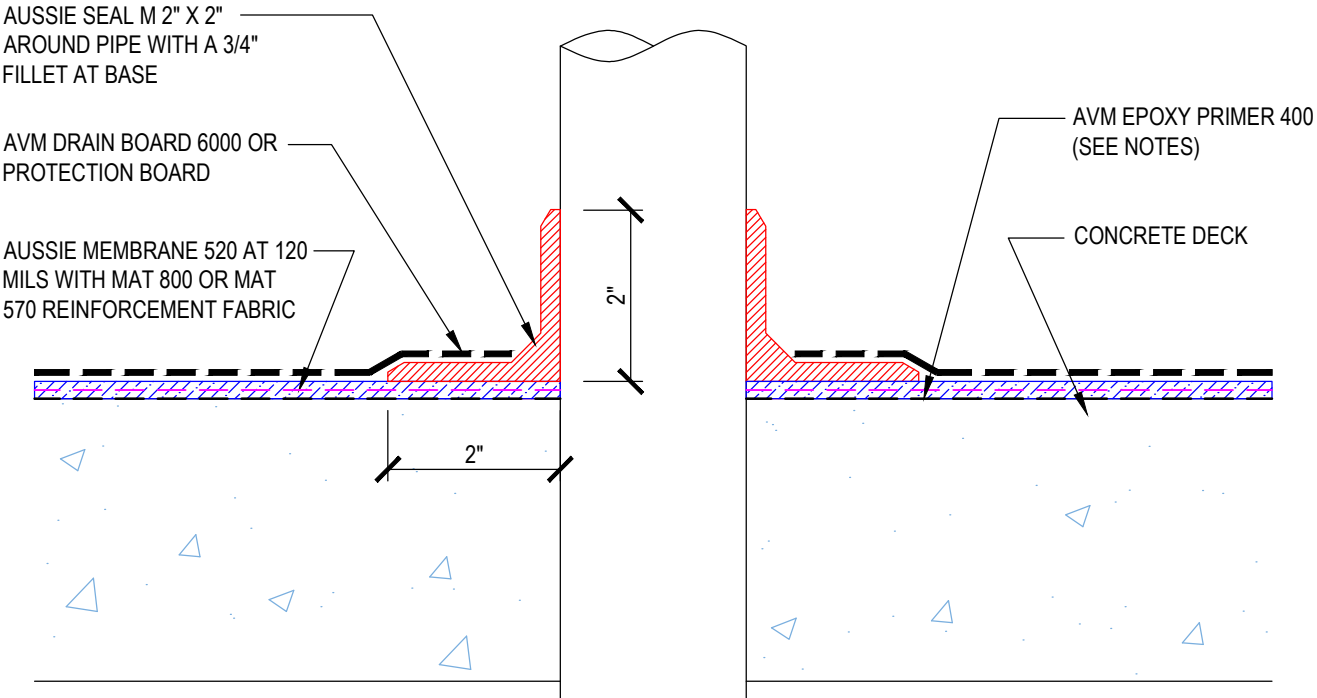

DETAIL #: 0520-6512
System: Aussie Membrane 520

# Deck Pipe Penetration

## AUSSIE MEMBRANE 520 120 Mil Reinforced System

**Notes:**

1. Aussie Membrane 520 is a Polyurethane liquid (Roller or Brush Applied) for Below-Grade, Between-Slab, Planters, Roof-Gardens and similar type Waterproofing.
2. Epoxy primer may be required if proper adhesion is not achieved - see installation instructions for further information
3. Contact AVM if no drain board or protection board is specified