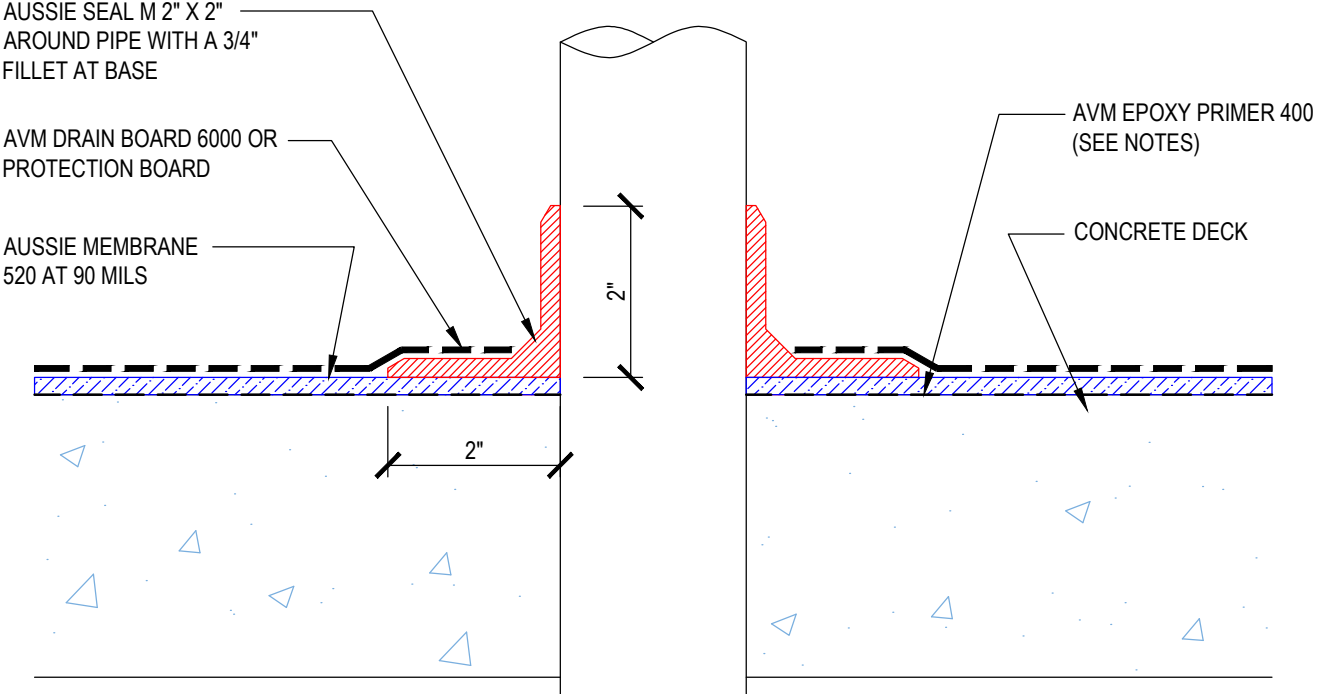

DETAIL #:
0520-6513
System:
Aussie Membrane 520

Deck Pipe Penetration

AUSSIE MEMBRANE 520 90 Mil Unreinforced System

Notes:

- 1. Aussie Membrane 520 is a Polyurethane liquid (Roller or Brush Applied) for Below-Grade, Between-Slab, Planters, Roof-Gardens and similar type Waterproofing.
- 2. Epoxy primer may be required if proper adhesion is not achieved - see installation instructions for further information
- 3. Contact AVM if no drain board or protection board is specified