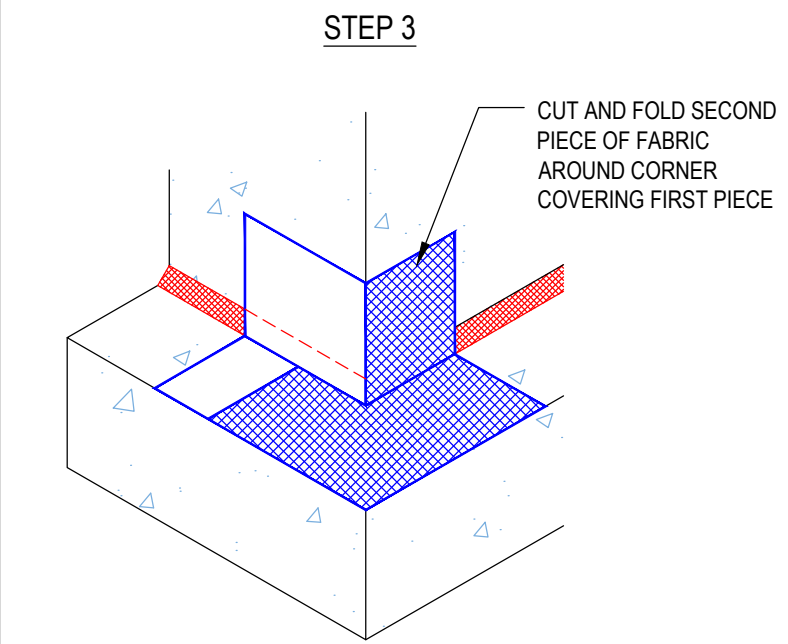

DETAIL #:
0520-7006
 System:
Aussie Membrane 520

Outside Corner

AUSSIE MEMBRANE 520

Notes:

1. Aussie Membrane 520 is a Polyurethane liquid (Roller or Brush Applied) for Below-Grade, Between-Slab, Planters, Roof-Gardens and similar type Waterproofing.
2. Epoxy primer may be required if proper adhesion is not achieved - see installation instructions for further information
3. Contact AVM if no drain board or protection board is specified