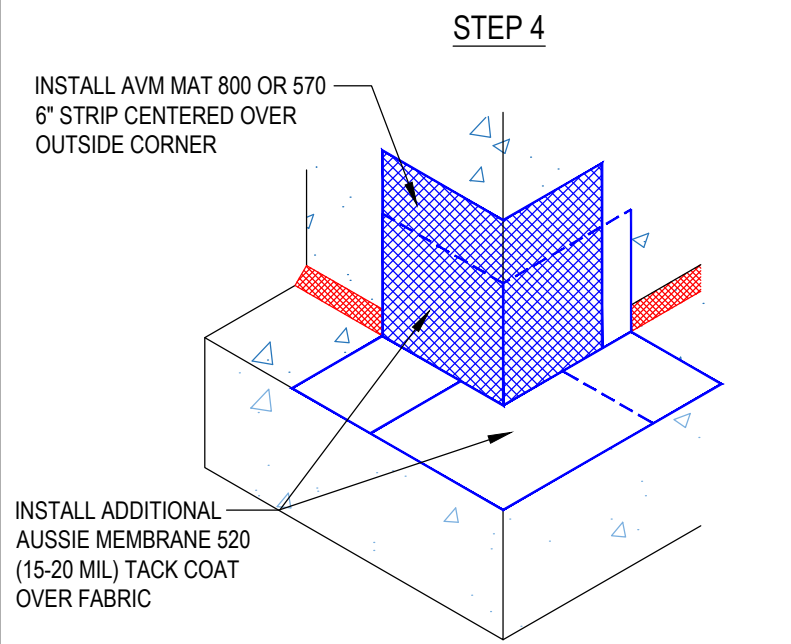

DETAIL #:
0520-7006
 System:
Aussie Membrane 520

Outside Corner

AUSSIE MEMBRANE 520

Notes:

1. Aussie Membrane 520 is a Polyurethane liquid (Roller or Brush Applied) for Below-Grade, Between-Slab, Planters, Roof-Gardens and similar type Waterproofing.
2. Epoxy primer may be required if proper adhesion is not achieved - see installation instructions for further information
3. Contact AVM if no drain board or protection board is specified