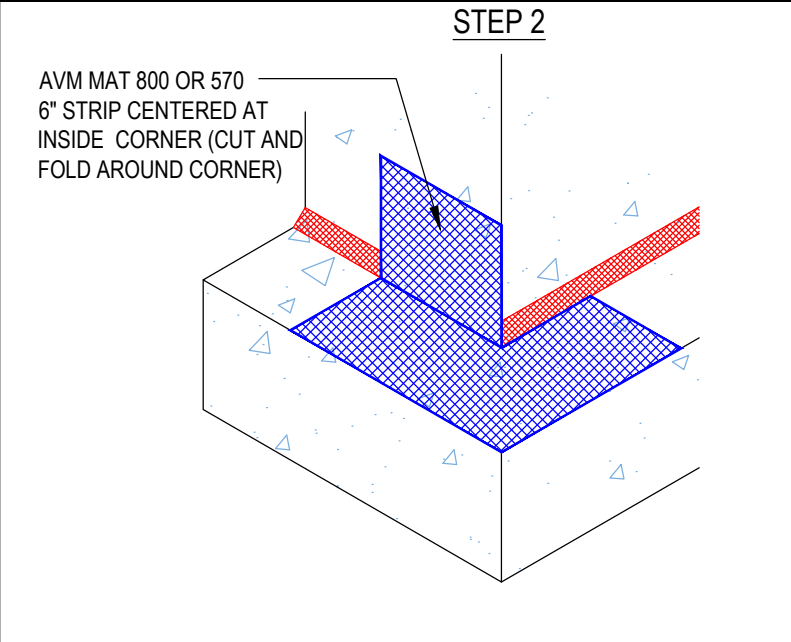

DETAIL #:
0520-7006
 System:
Aussie Membrane 520

Outside Corner

AUSSIE MEMBRANE 520

Notes:

1. Aussie Membrane 520 is a Polyurethane liquid (Roller or Brush Applied) for Below-Grade, Between-Slab, Planters, Roof-Gardens and similar type Waterproofing.
2. Epoxy primer may be required if proper adhesion is not achieved - see installation instructions for further information
3. Contact AVM if no drain board or protection board is specified