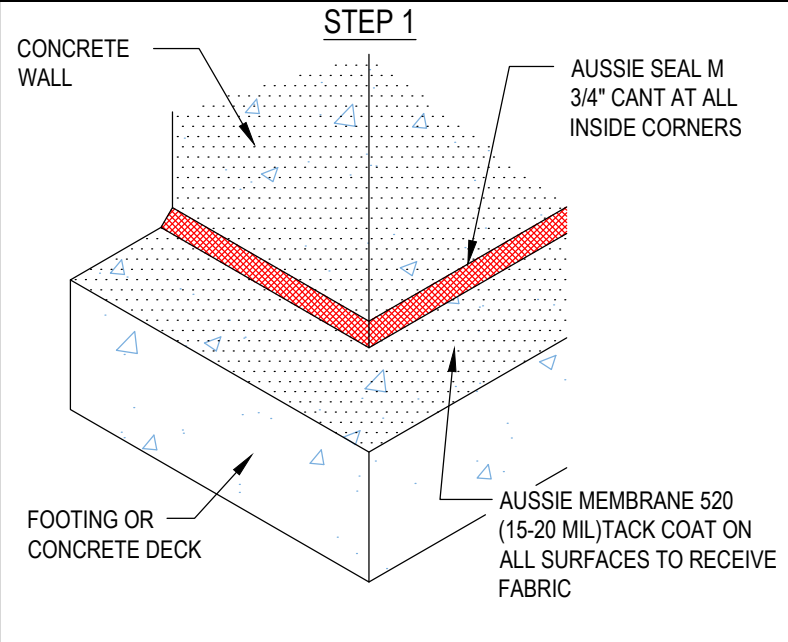

DETAIL #:
0520-7006
 System:
Aussie Membrane 520

Outside Corner

AUSSIE MEMBRANE 520

Notes:

1. Aussie Membrane 520 is a Polyurethane liquid (Roller or Brush Applied) for Below-Grade, Between-Slab, Planters, Roof-Gardens and similar type Waterproofing.
2. Epoxy primer may be required if proper adhesion is not achieved - see installation instructions for further information
3. Contact AVM if no drain board or protection board is specified