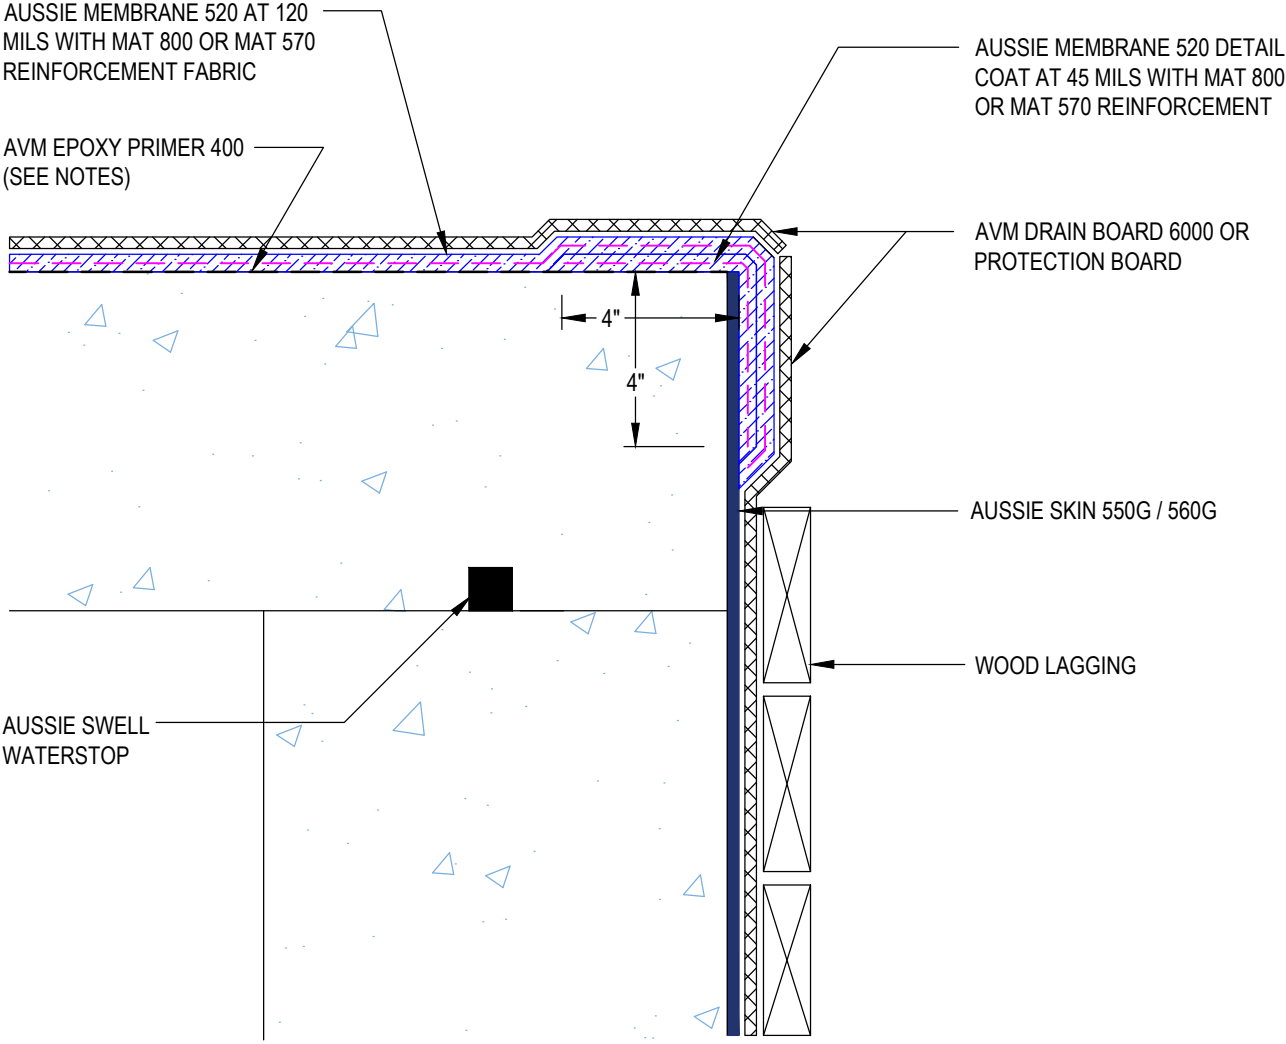

DETAIL #:
0520-8000
 System:
Aussie Membrane 520

Transition to Aussie Skin

AUSSIE MEMBRANE 520 120 Mil Reinforced System

- Notes:**
1. Aussie Membrane 520 is a Polyurethane liquid (Roller or Brush Applied) for Below-Grade, Between-Slab, Planters, Roof-Gardens and similar type Waterproofing.
 2. Epoxy primer may be required if proper adhesion is not achieved - see installation instructions for further information
 3. Contact AVM if no drain board or protection board is specified