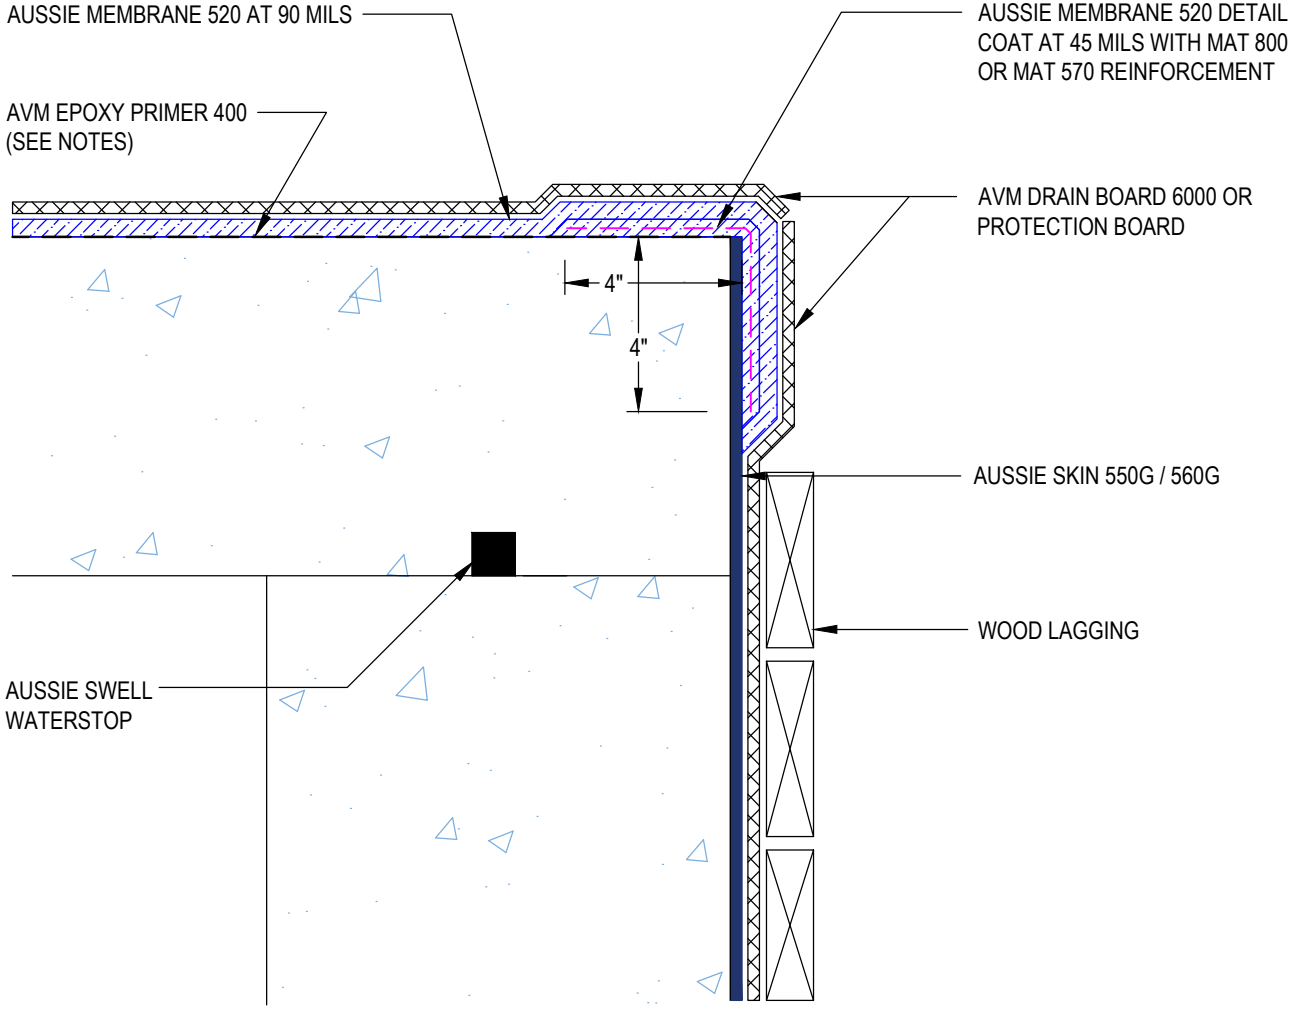

DETAIL #:  
**0520-8001**  
 System:  
**Aussie Membrane 520**

## AUSSIE MEMBRANE 520 90 Mil Unreinforced System

**Notes:**

1. Aussie Membrane 520 is a Polyurethane liquid (Roller or Brush Applied) for Below-Grade, Between-Slab, Planters, Roof-Gardens and similar type Waterproofing.
2. Epoxy primer may be required if proper adhesion is not achieved - see installation instructions for further information
3. Contact AVM if no drain board or protection board is specified