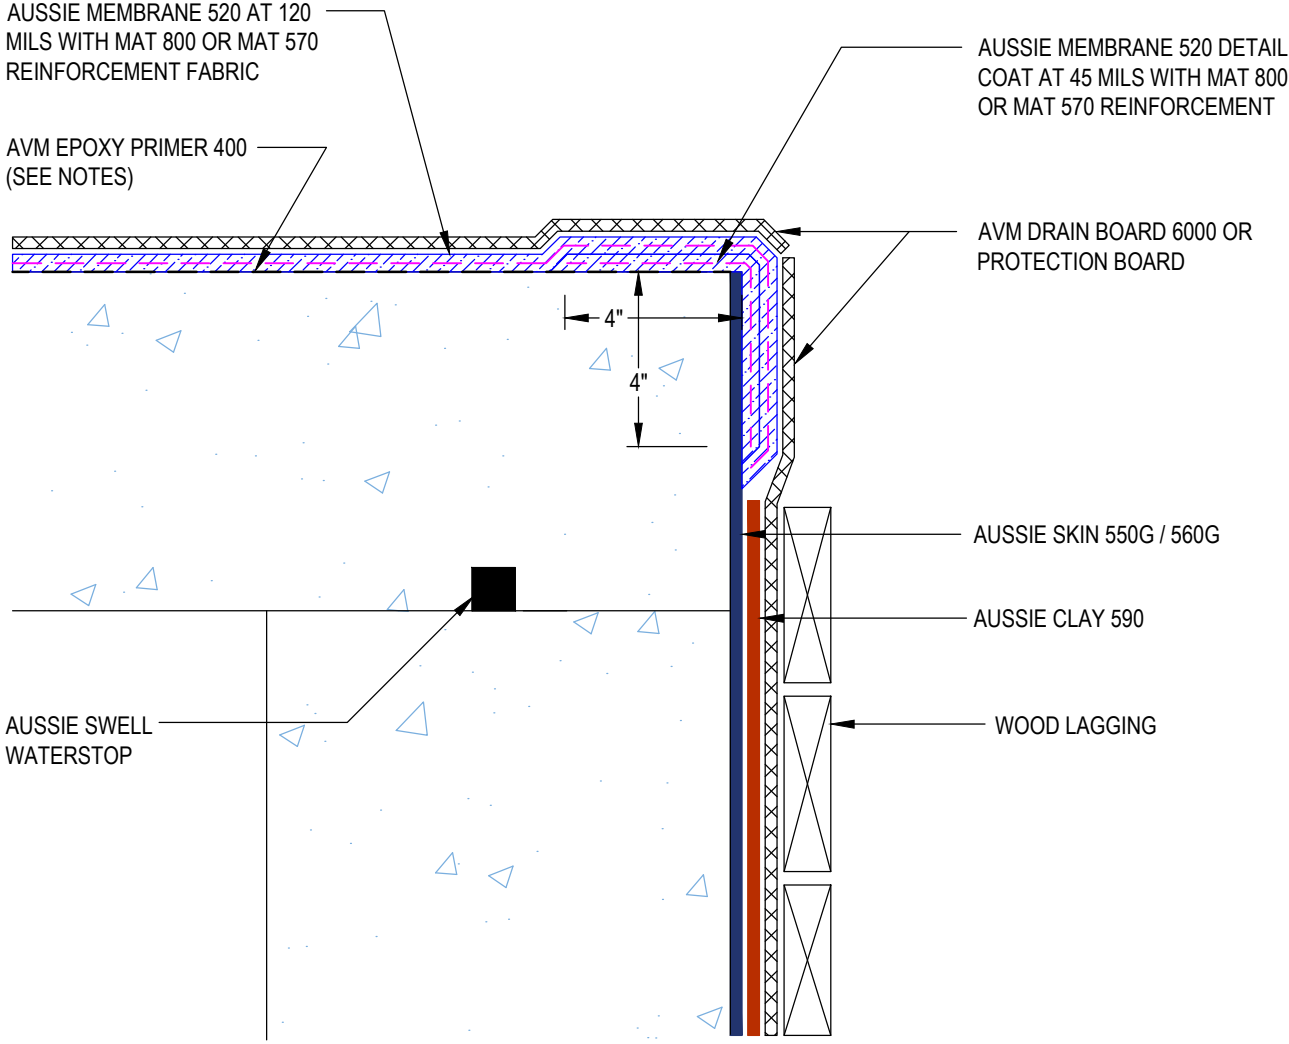

DETAIL #:  
**0520-8002**  
 System:  
**Aussie Membrane 520**

# Transition to Aussie Skin Dual Layer System

## AUSSIE MEMBRANE 520 120 Mil Reinforced System

**Notes:**

1. Aussie Membrane 520 is a Polyurethane liquid (Roller or Brush Applied) for Below-Grade, Between-Slab, Planters, Roof-Gardens and similar type Waterproofing.
2. Epoxy primer may be required if proper adhesion is not achieved - see installation instructions for further information
3. Contact AVM if no drain board or protection board is specified