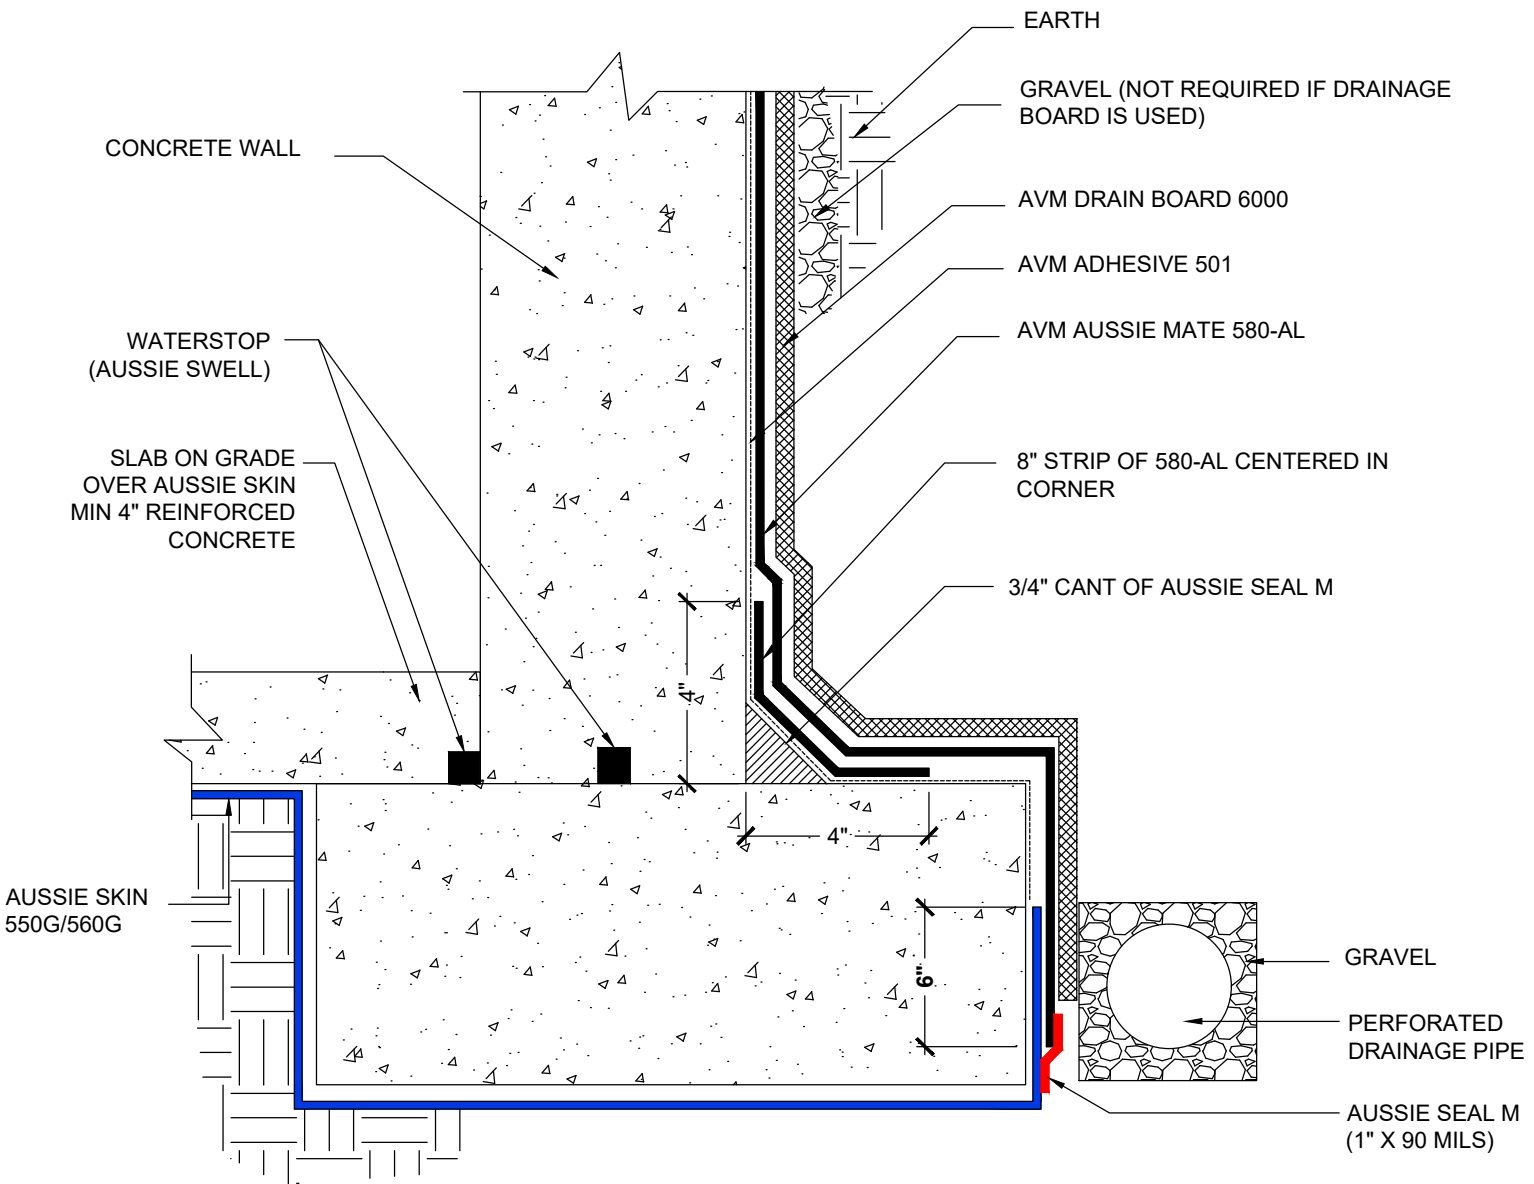

DETAIL #:
 AVM-0550G_0560G-0004
 AVM System 550G/560G

Slab on Grade over Aussie Skin, Concrete Walls (Aussie Mate)

Notes:

1. Aussie Skin 550G and 560G are Heavy Duty, Easy to Install, Puncture Resistant Sheet Waterproofing Membranes with added technologies creating excellent adhesion between the membrane and wet Concrete or Shotcrete. Aussie Skin 560G is an approved methane/VOC barrier.