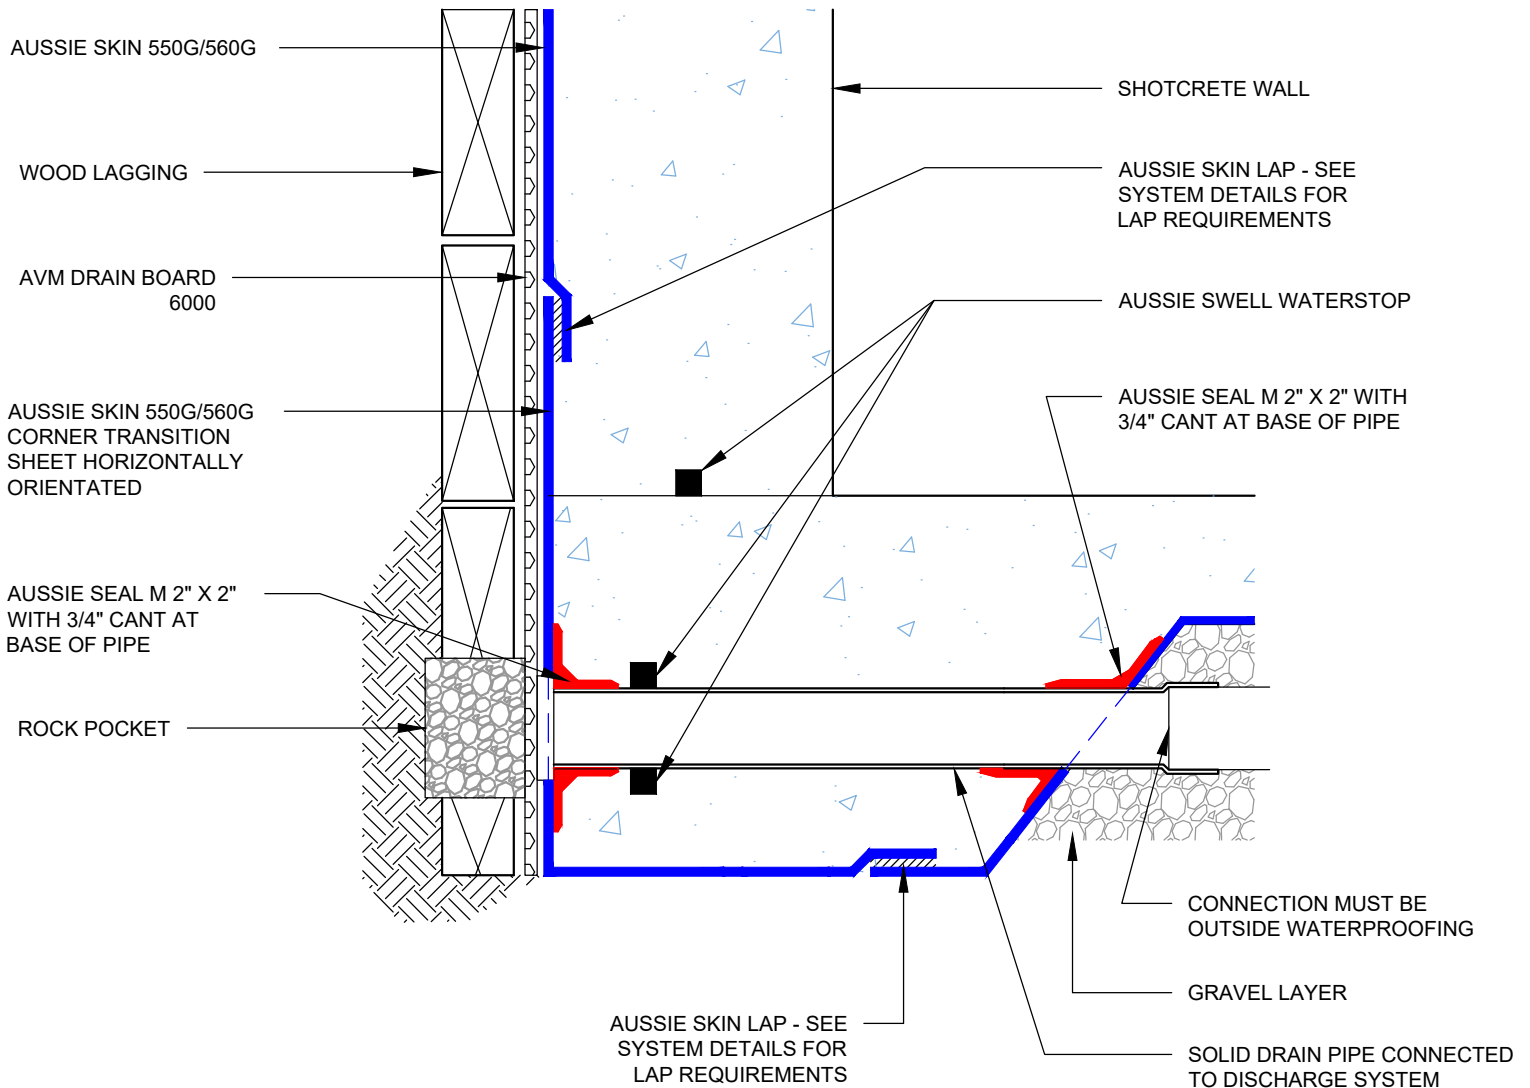

DETAIL #:
0550G_0560G-1220
AVM System 550G/560G

Lagging Wall with Rock Pocket

Notes:

1. Aussie Skin 550G and 560G are Heavy Duty, Easy to Install, Puncture Resistant Sheet Waterproofing Membranes with added technologies creating excellent adhesion between the membrane and wet Concrete or Shotcrete. Aussie Skin 560G is an approved methane/VOC barrier.