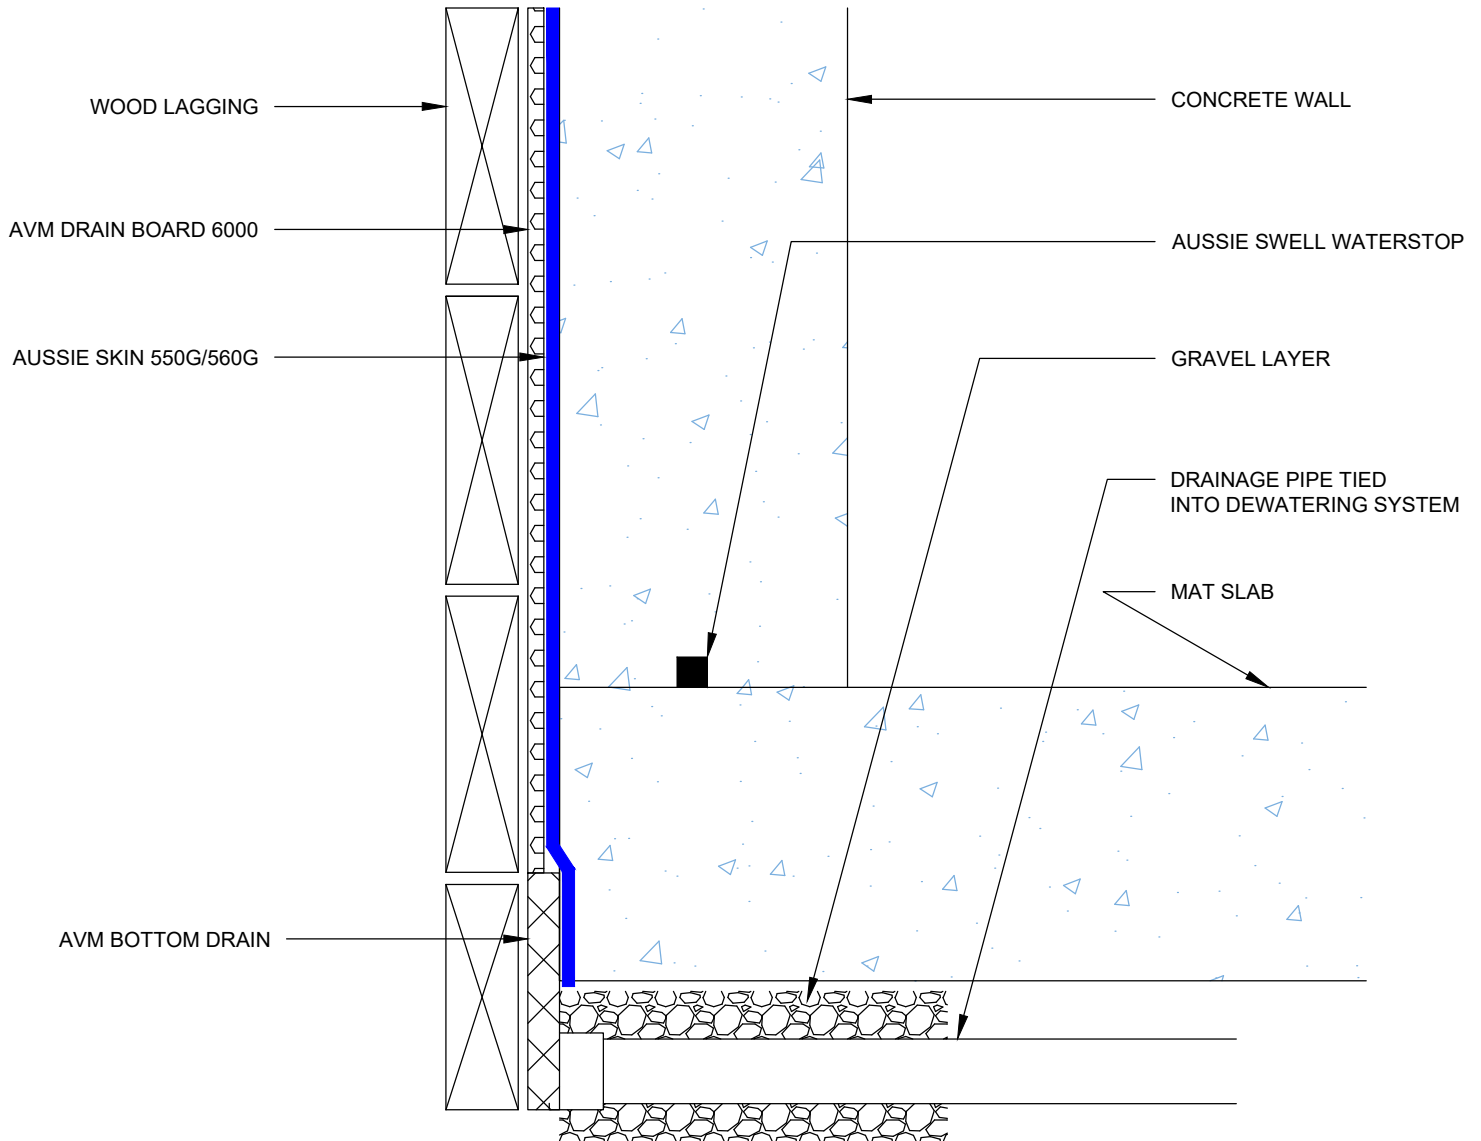

DETAIL #:
0550G_0560G-1230
AVM System 550G/560G

Mat Slab Drainage System Single Layer System

- Notes:**
1. Aussie Skin 550G and 560G are Heavy Duty, Easy to Install, Puncture Resistant Sheet Waterproofing Membranes with added technologies creating excellent adhesion between the membrane and wet Concrete or Shotcrete. Aussie Skin 560G is an approved methane/VOC barrier.