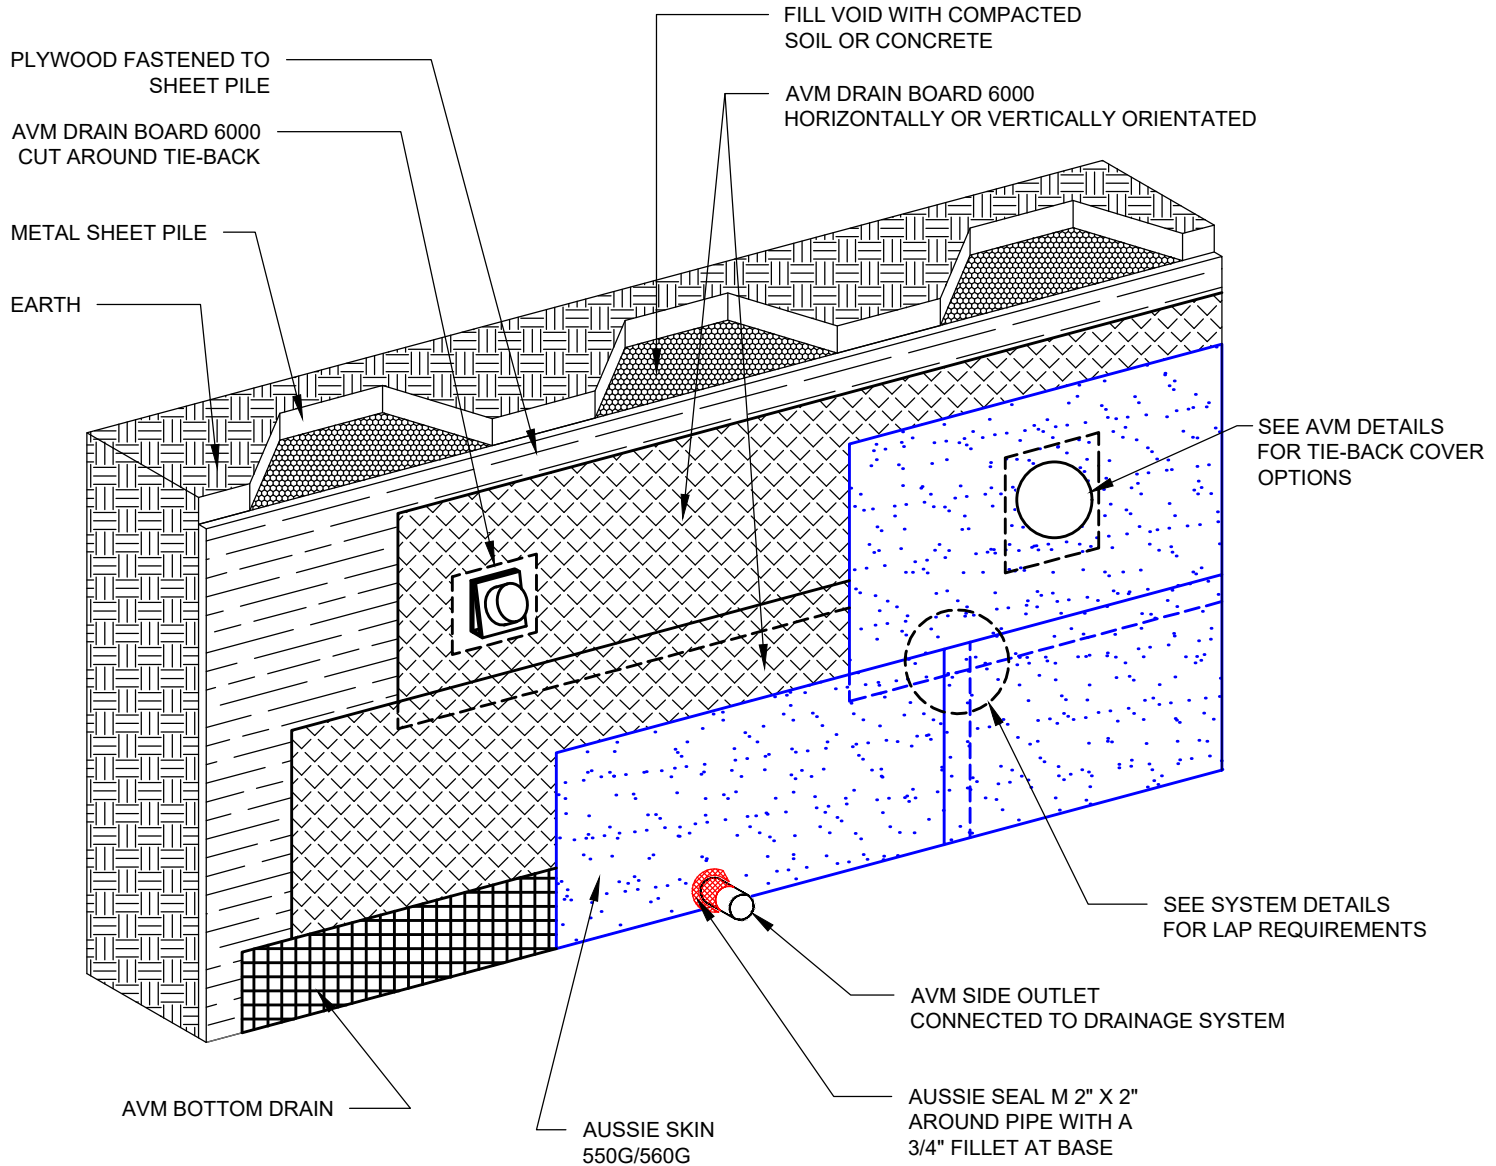

DETAIL #:
0550G_0560G-1240

AVM System 550G/560G

Typical Lagging Wall Metal Sheet Pile with Plywood Single Layer System

Notes:

1. Aussie Skin 550G and 560G are Heavy Duty, Easy to Install, Puncture Resistant Sheet Waterproofing Membranes with added technologies creating excellent adhesion between the membrane and wet Concrete or Shotcrete. Aussie Skin 560G is an approved methane/VOC barrier.