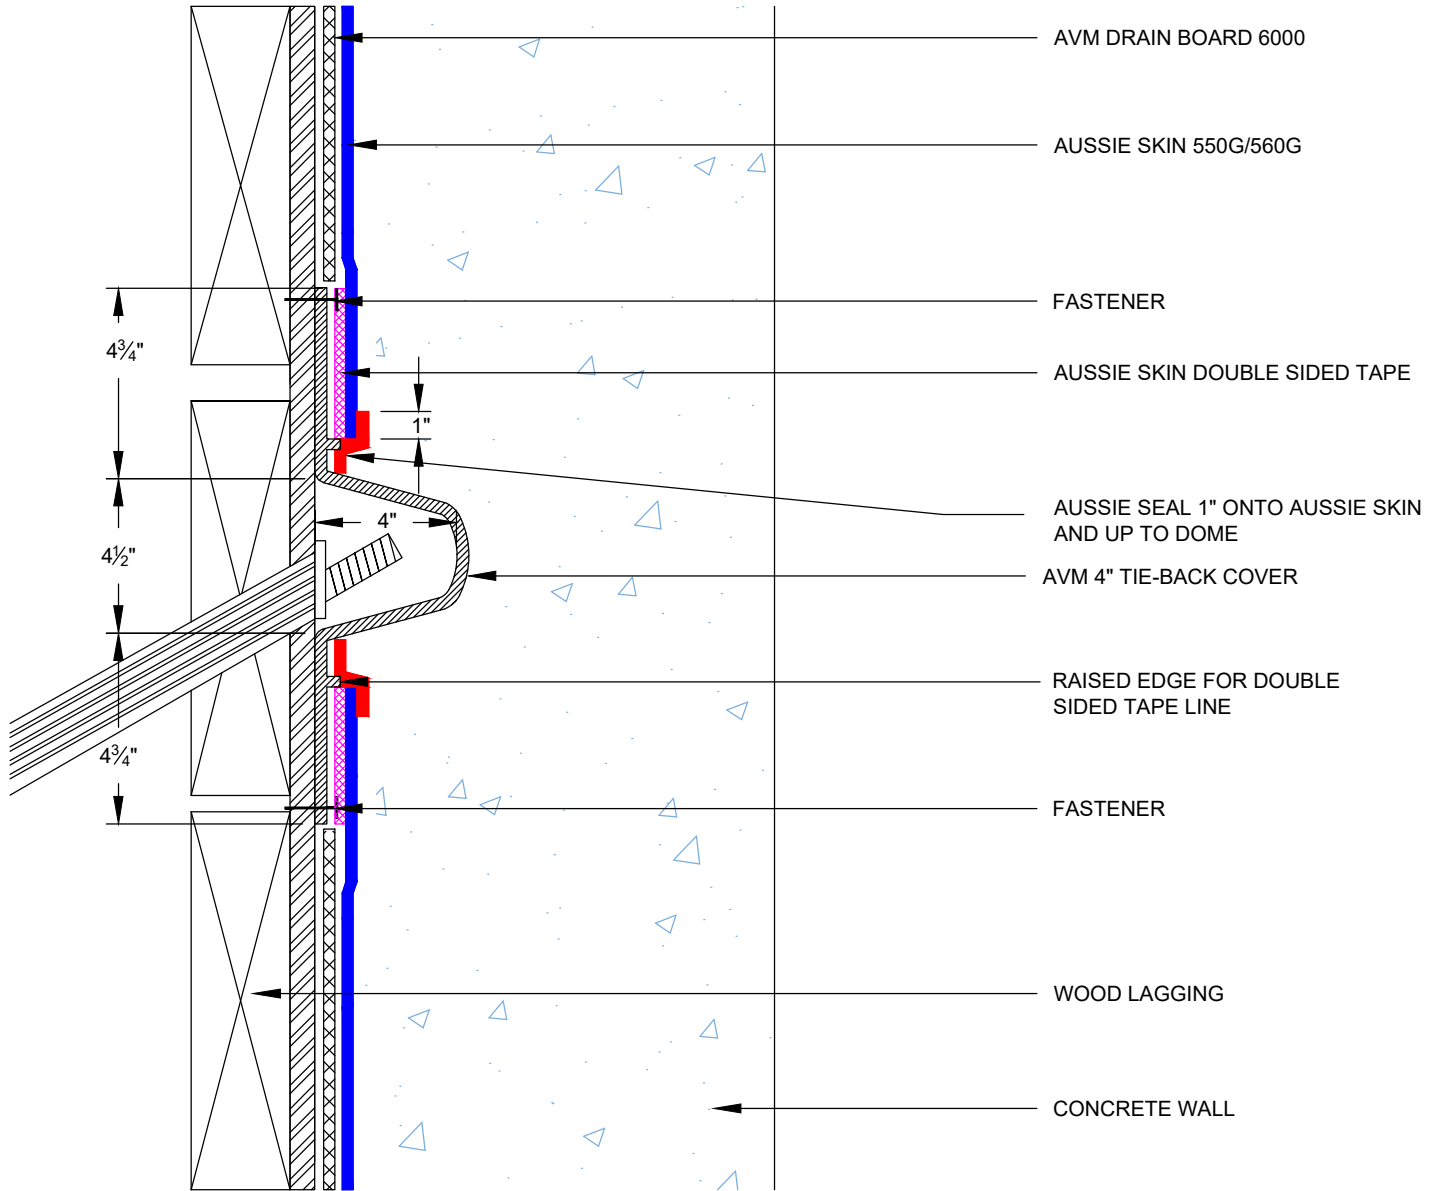

DETAIL #:
0550G_0560G-1532
 AVM System 550G/560G

4" Tie-Back Cover Single Layer System

Notes:

1. Aussie Skin 550G and 560G are Heavy Duty, Easy to Install, Puncture Resistant Sheet Waterproofing Membranes with added technologies creating excellent adhesion between the membrane and wet Concrete or Shotcrete. Aussie Skin 560G is an approved methane/VOC barrier.