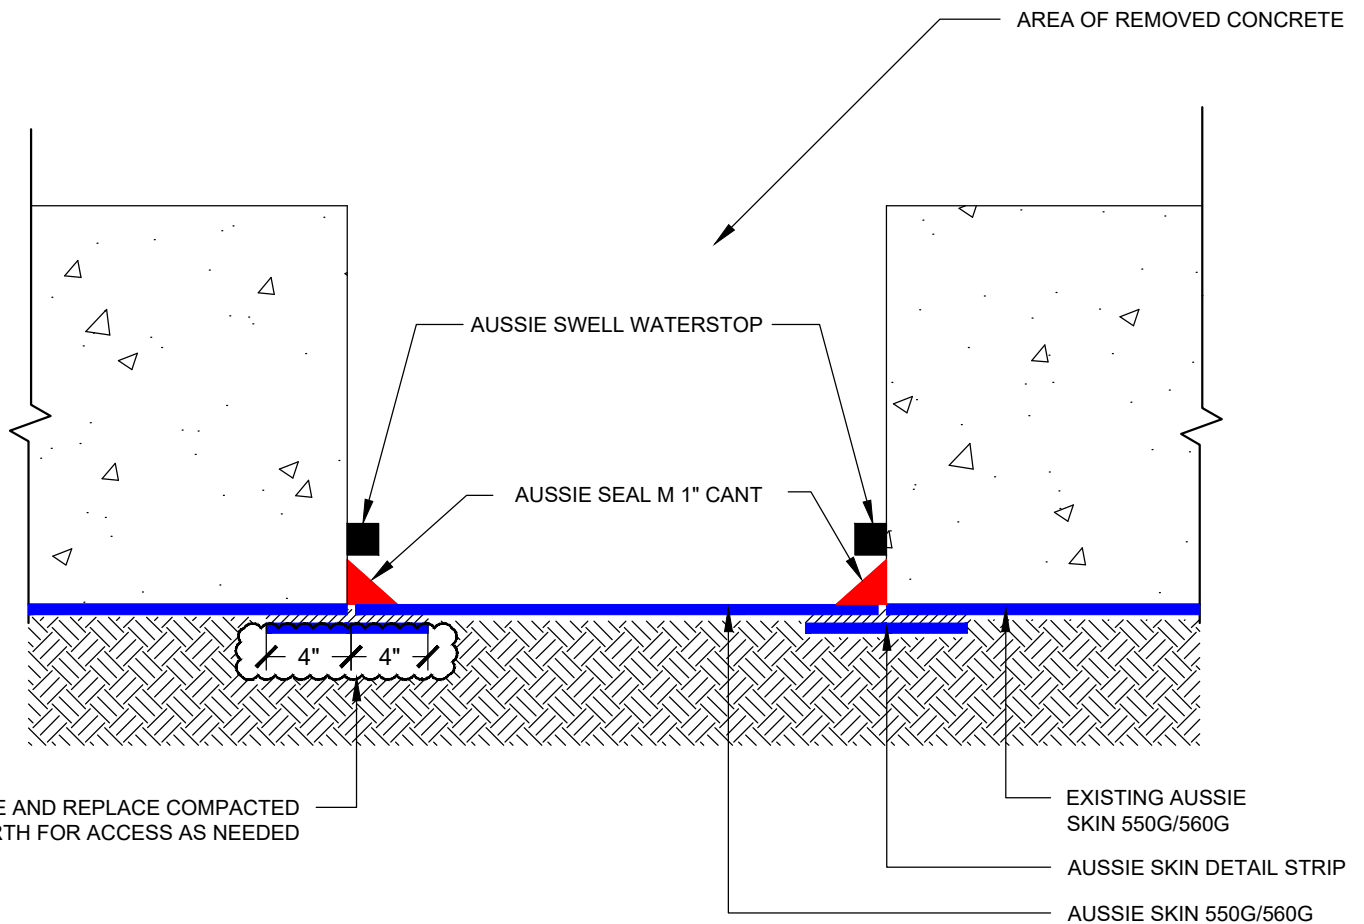

DETAIL #:  
0550G\_0560G-2810  
AVM System 550G/560G

# Aussie Skin Underslab Repair

## NOTES:

1. Aussie Skin 550G and 560G are Heavy Duty, Easy to Install, Puncture Resistant Sheet Waterproofing Membranes with added technologies creating excellent adhesion between the membrane and wet Concrete or Shotcrete. Aussie Skin 560G is an approved methane/VOC barrier.