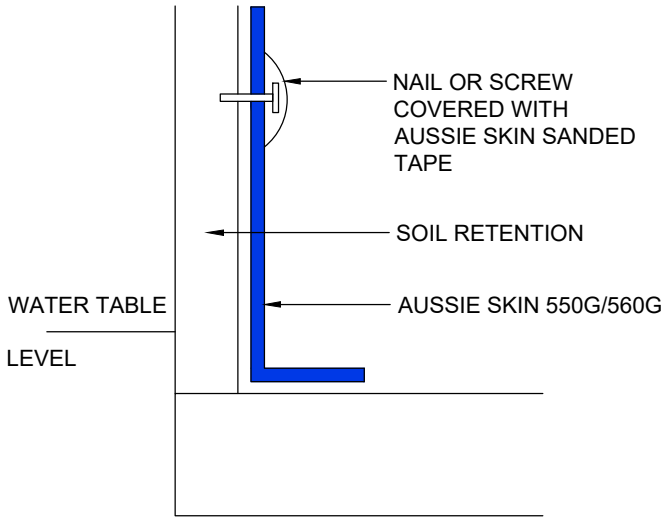

DETAIL #:
 AVM-0550G_0560G-4205
 AVM System 550G/560G

Nail/Screw Detail

Aussie Skin 550G/560G

NON-WATERTABLE PATCH

WATERTABLE PATCH

Notes:

1. Aussie Skin 550G and 560G are Heavy Duty, Easy to Install, Puncture Resistant Sheet Waterproofing Membranes with added technologies creating excellent adhesion between the membrane and wet Concrete or Shotcrete. Aussie Skin 560G is an approved methane/VOC barrier.