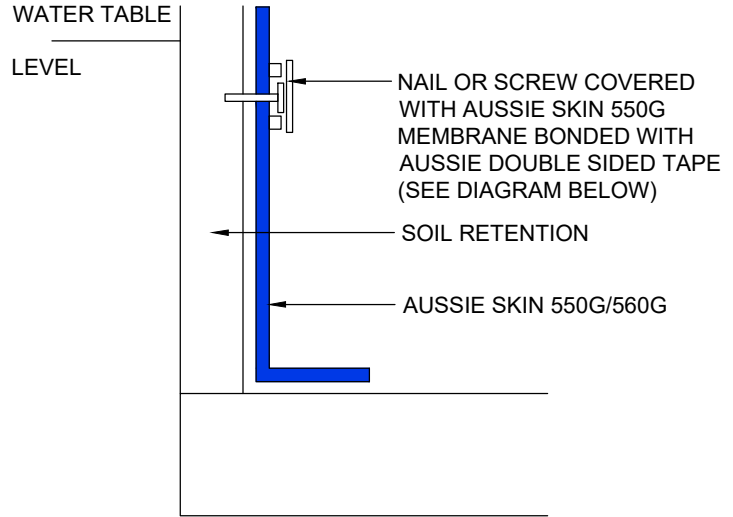

DETAIL #:
 AVM-0550G_0560G-4205
 AVM System 550G/560G

Nail/Screw Detail

Aussie Skin 550G/560G

NON-WATERTABLE PATCH

WATERTABLE PATCH

Notes:

1. Aussie Skin 550G and 560G are Heavy Duty, Easy to Install, Puncture Resistant Sheet Waterproofing Membranes with added technologies creating excellent adhesion between the membrane and wet Concrete or Shotcrete. Aussie Skin 560G is an approved methane/VOC barrier.