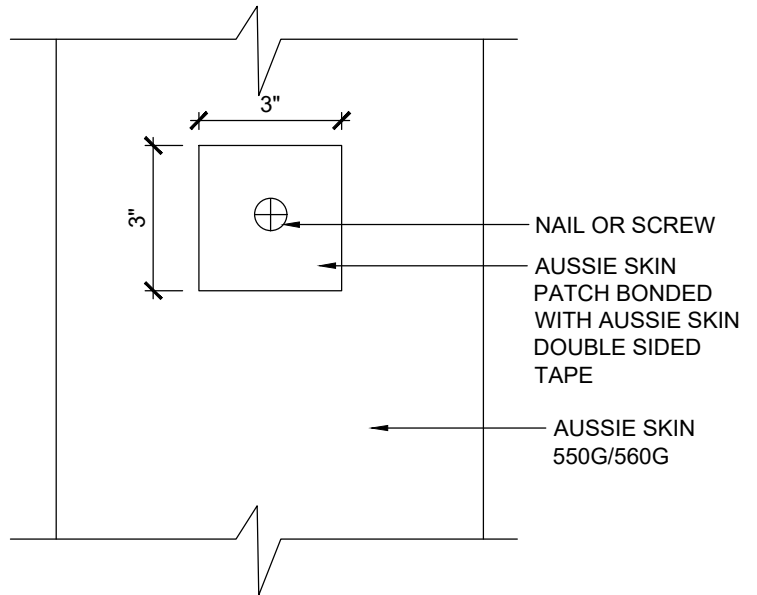

DETAIL #:
 AVM-0550G_0560G-4205
 AVM System 550G/560G

Nail/Screw Detail

Aussie Skin 550G/560G

NON-WATERTABLE PATCH

WATERTABLE PATCH

Notes:

1. Aussie Skin 550G and 560G are Heavy Duty, Easy to Install, Puncture Resistant Sheet Waterproofing Membranes with added technologies creating excellent adhesion between the membrane and wet Concrete or Shotcrete. Aussie Skin 560G is an approved methane/VOC barrier.