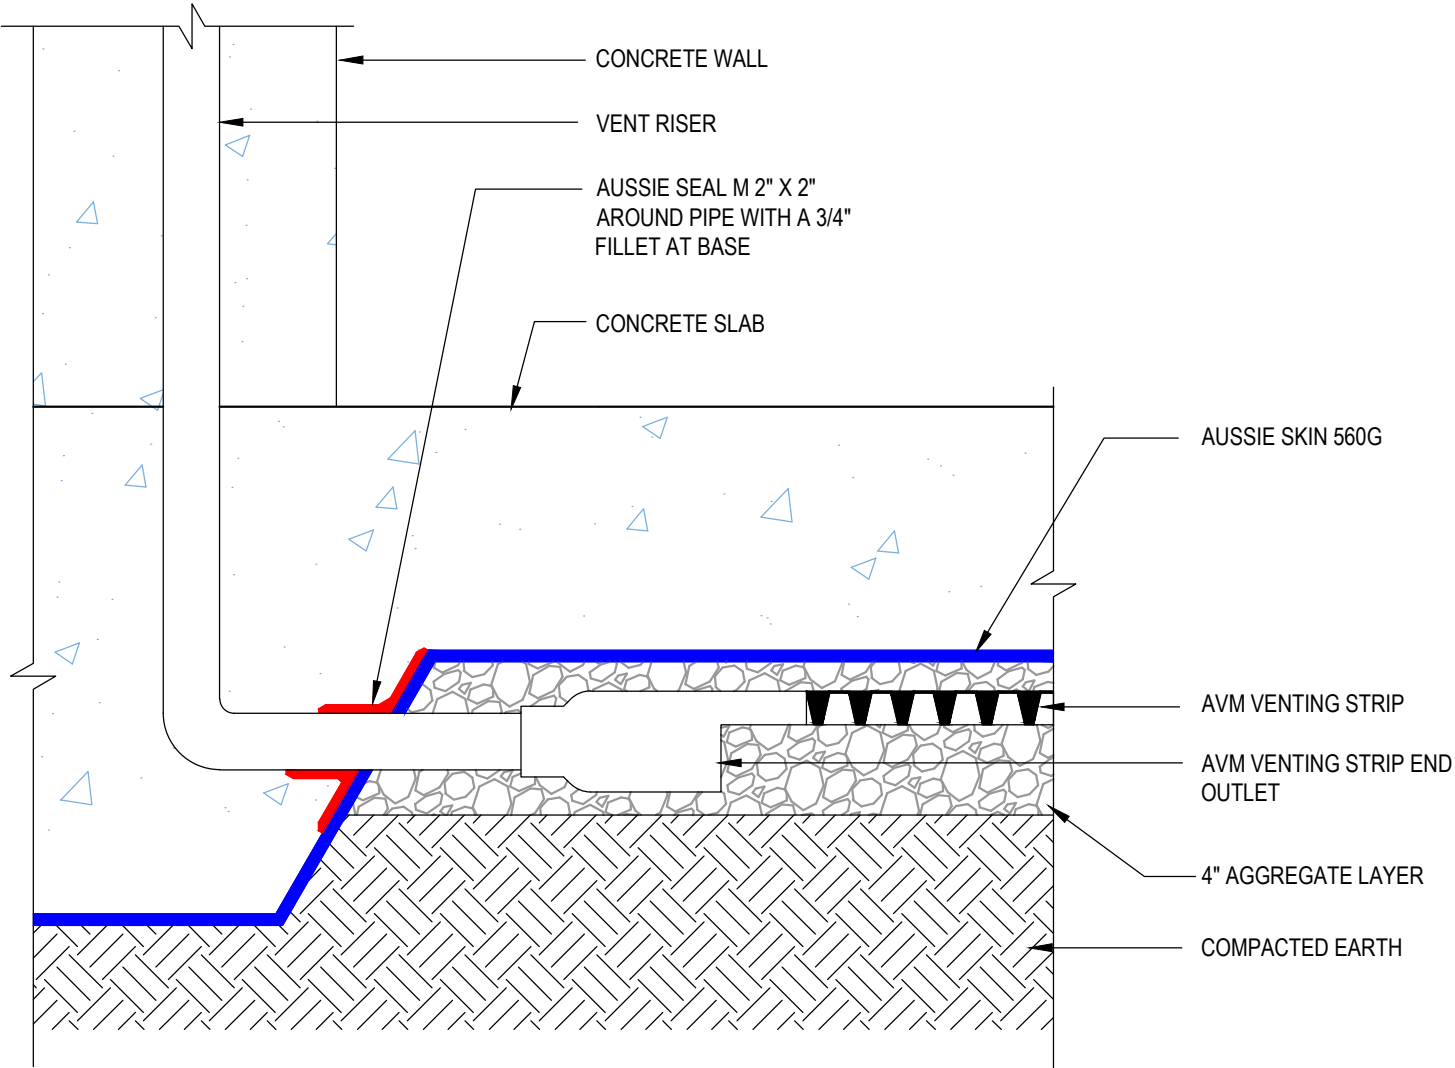

DETAIL #:
0560G-0101-M
System:
Aussie Skin 560G

AVM Methane Gas Venting System End Outlet Connector

AVM AUSSIE SKIN 560G - METHANE ONLY

- Notes:**
1. Aussie Skin 560G is a Methane and Shotcrete Approved Heavy Duty, Easy to Install, Puncture Resistant Sheet Waterproofing Membrane with added technologies creating excellent adhesion between the membrane and wet Concrete or Shot-Crete.
 2. All surfaces must be clean and sound before installing the lap joints. (Remove excess sand before applying double sided tape)
 3. See details AVM-560G-6000, AVM-560G-6004, and AVM-560G-6010 for Aussie Skin Lap Details