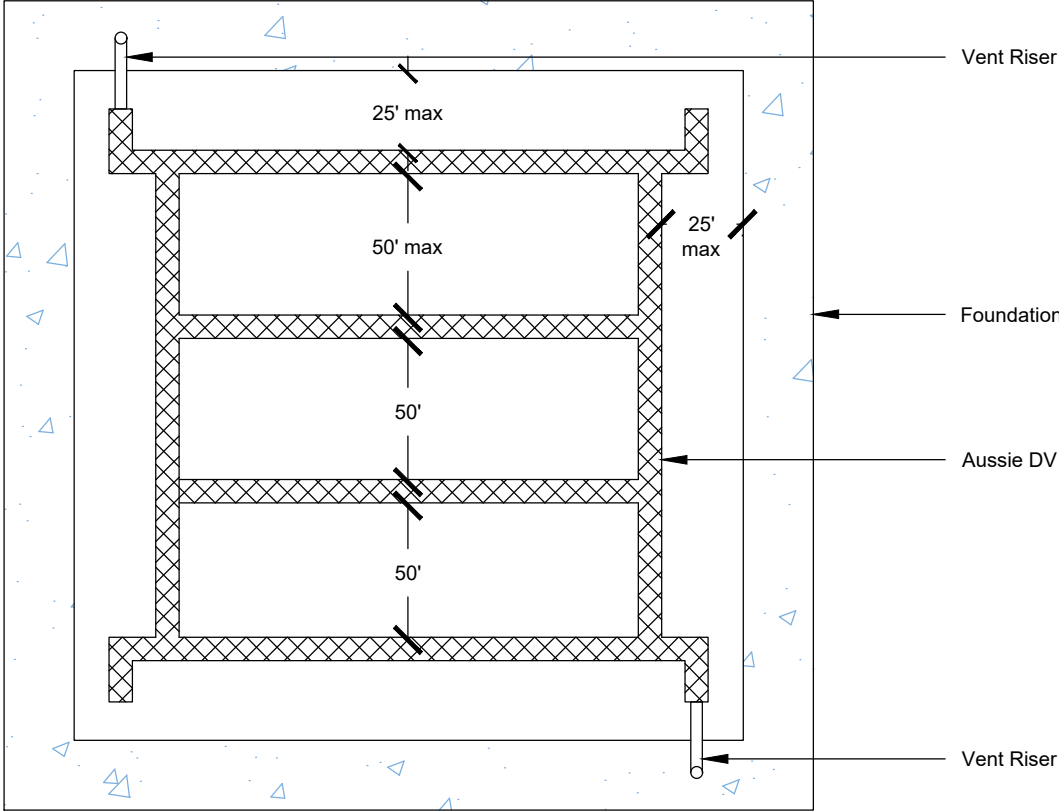

DETAIL #: 0560G-0110-M
System: Aussie Skin 560G

Aussie DV Vent Layout - Plan View

AVM AUSSIE SKIN 560G - METHANE ONLY

- Notes:**
1. Aussie Skin 560G is a Methane and Shotcrete Approved Heavy Duty, Easy to Install, Puncture Resistant Sheet Waterproofing Membrane with added technologies creating excellent adhesion between the membrane and wet Concrete or Shot-Crete.
 2. All surfaces must be clean and sound before installing the lap joints. (Remove excess sand before applying double sided tape)
 3. See details AVM-560G-6000, AVM-560G-6004, and AVM-560G-6010 for Aussie Skin Lap Details