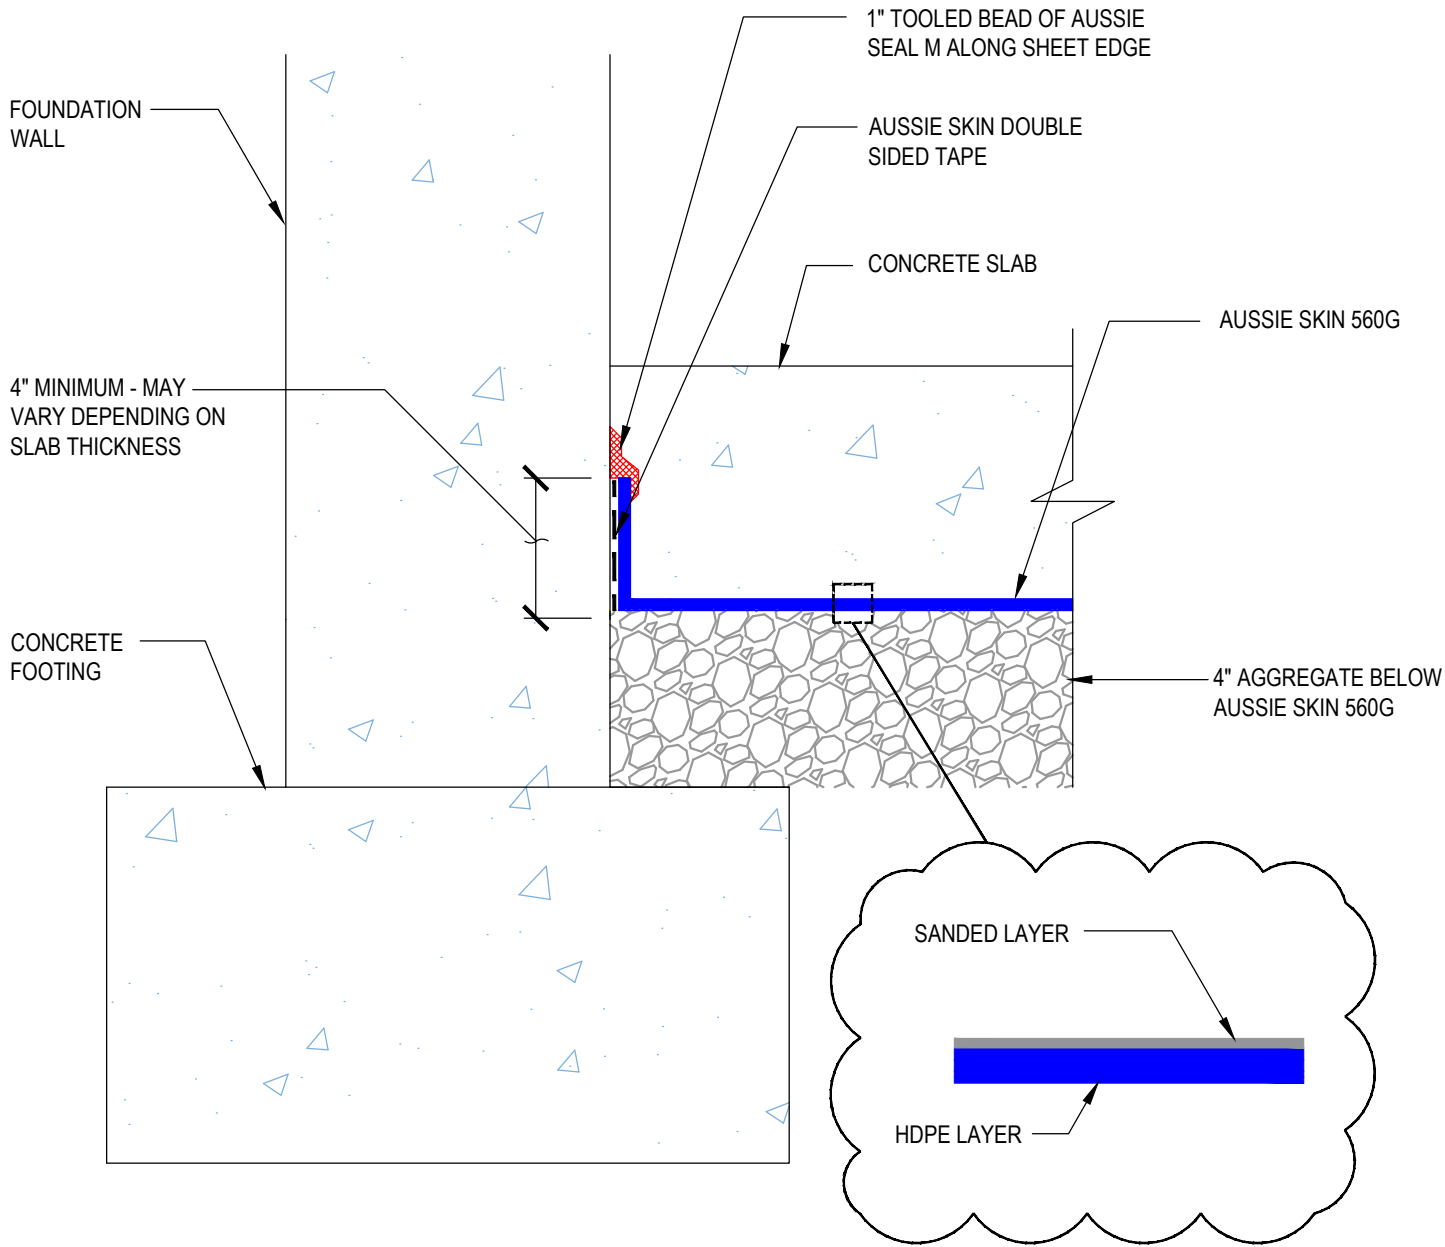

DETAIL #:  
 0560G-4018-M  
 System:  
 Aussie Skin 560G

# Typical Vertical Membrane Termination

AVM AUSSIE SKIN 560G - METHANE ONLY

- Notes:**
1. Aussie Skin 560G is a Methane and Shotcrete Approved Heavy Duty, Easy to Install, Puncture Resistant Sheet Waterproofing Membrane with added technologies creating excellent adhesion between the membrane and wet Concrete or Shot-Crete.
  2. All surfaces must be clean and sound before installing the lap joints. (Remove excess sand before applying double sided tape)