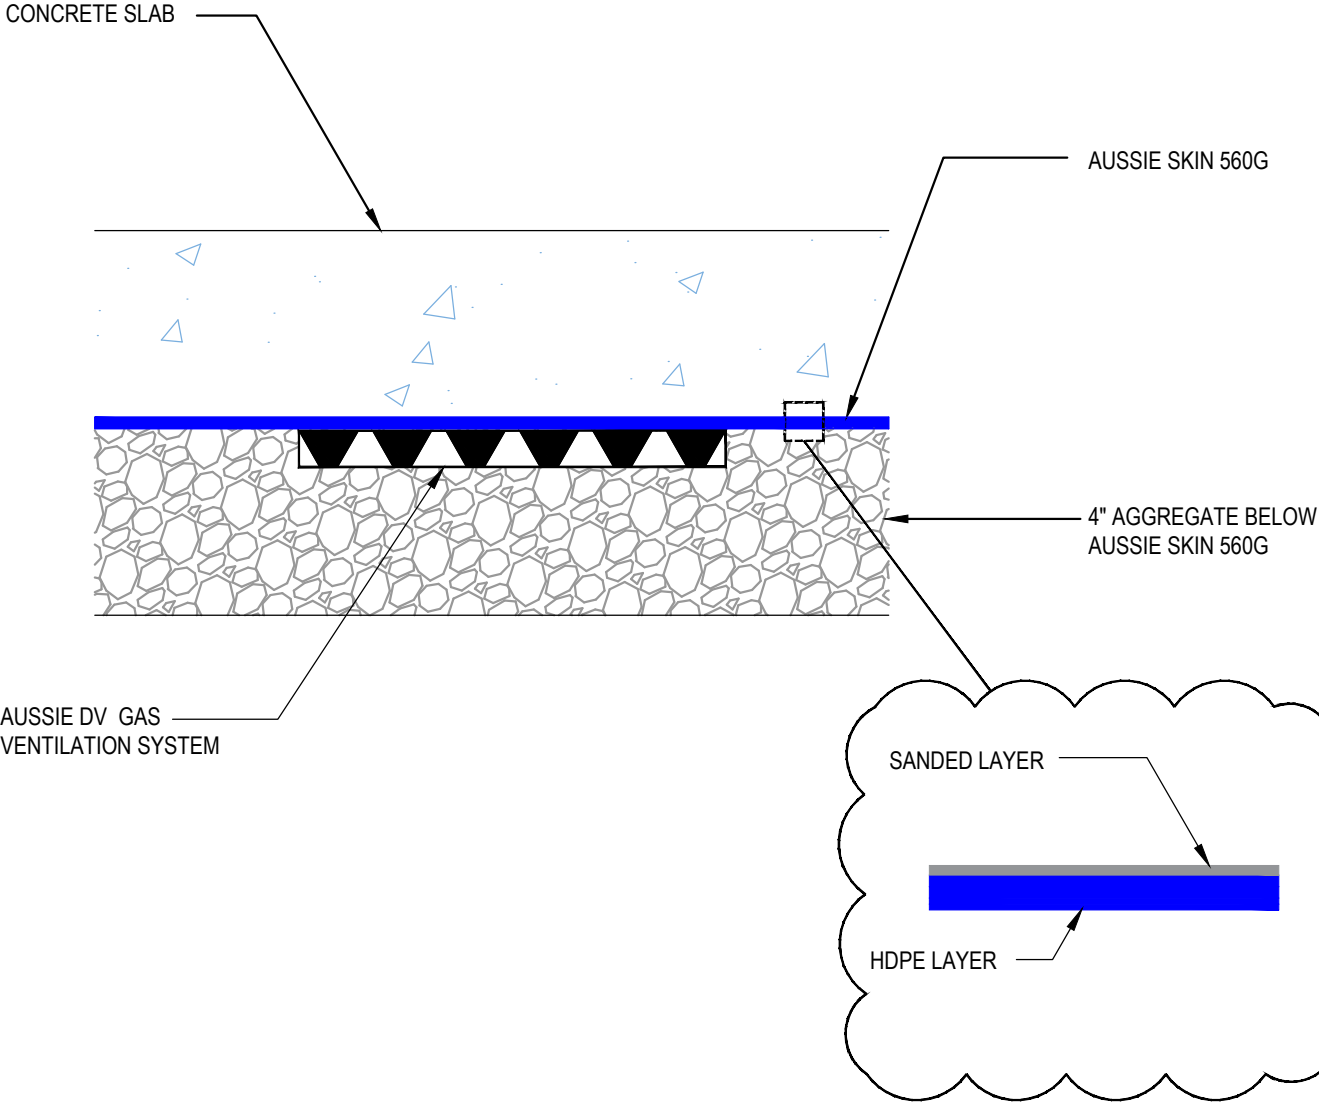

DETAIL #:
0560G-4020-M
System:
Aussie Skin 560G

Sub-Slab Vent System

AVM AUSSIE SKIN 560G - METHANE ONLY

Notes:

- 1. Aussie Skin 560G is a Methane and Shotcrete Approved Heavy Duty, Easy to Install, Puncture Resistant Sheet Waterproofing Membrane with added technologies creating excellent adhesion between the membrane and wet Concrete or Shot-Crete.
- 2. All surfaces must be clean and sound before installing the lap joints. (Remove excess sand before applying double sided tape)