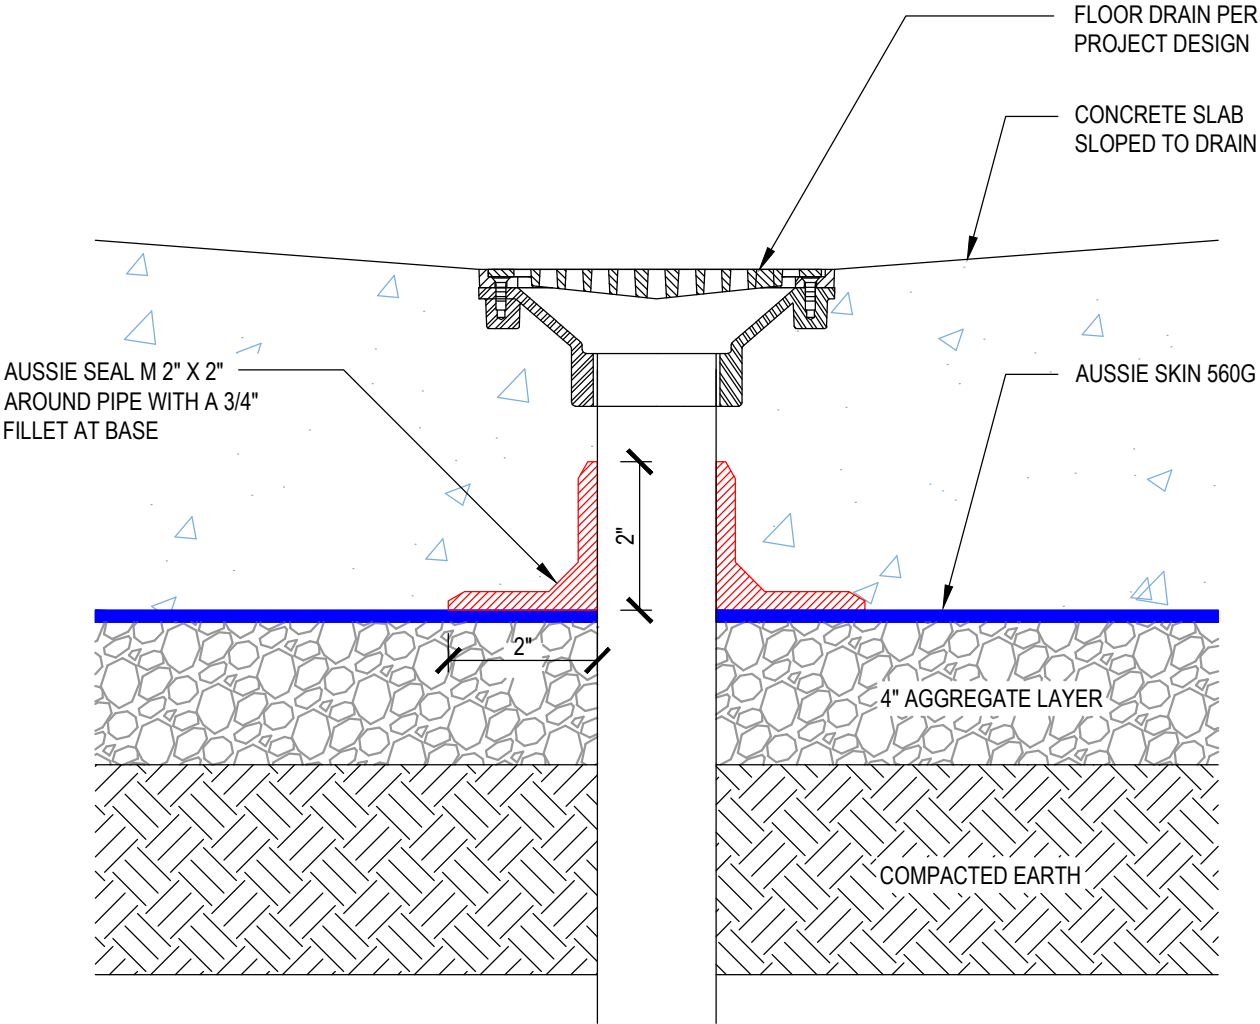

DETAIL #:  
0560G-6714-M  
System:  
Aussie Skin 560G

# Typical Floor Drain

AVM AUSSIE SKIN 560G - METHANE ONLY

**Notes:**

- 1. Aussie Skin 560G is a Methane and Shotcrete Approved Heavy Duty, Easy to Install, Puncture Resistant Sheet Waterproofing Membrane with added technologies creating excellent adhesion between the membrane and wet Concrete or Shot-Crete.
- 2. All surfaces must be clean and sound before installing the lap joints. (Remove excess sand before applying double sided tape)