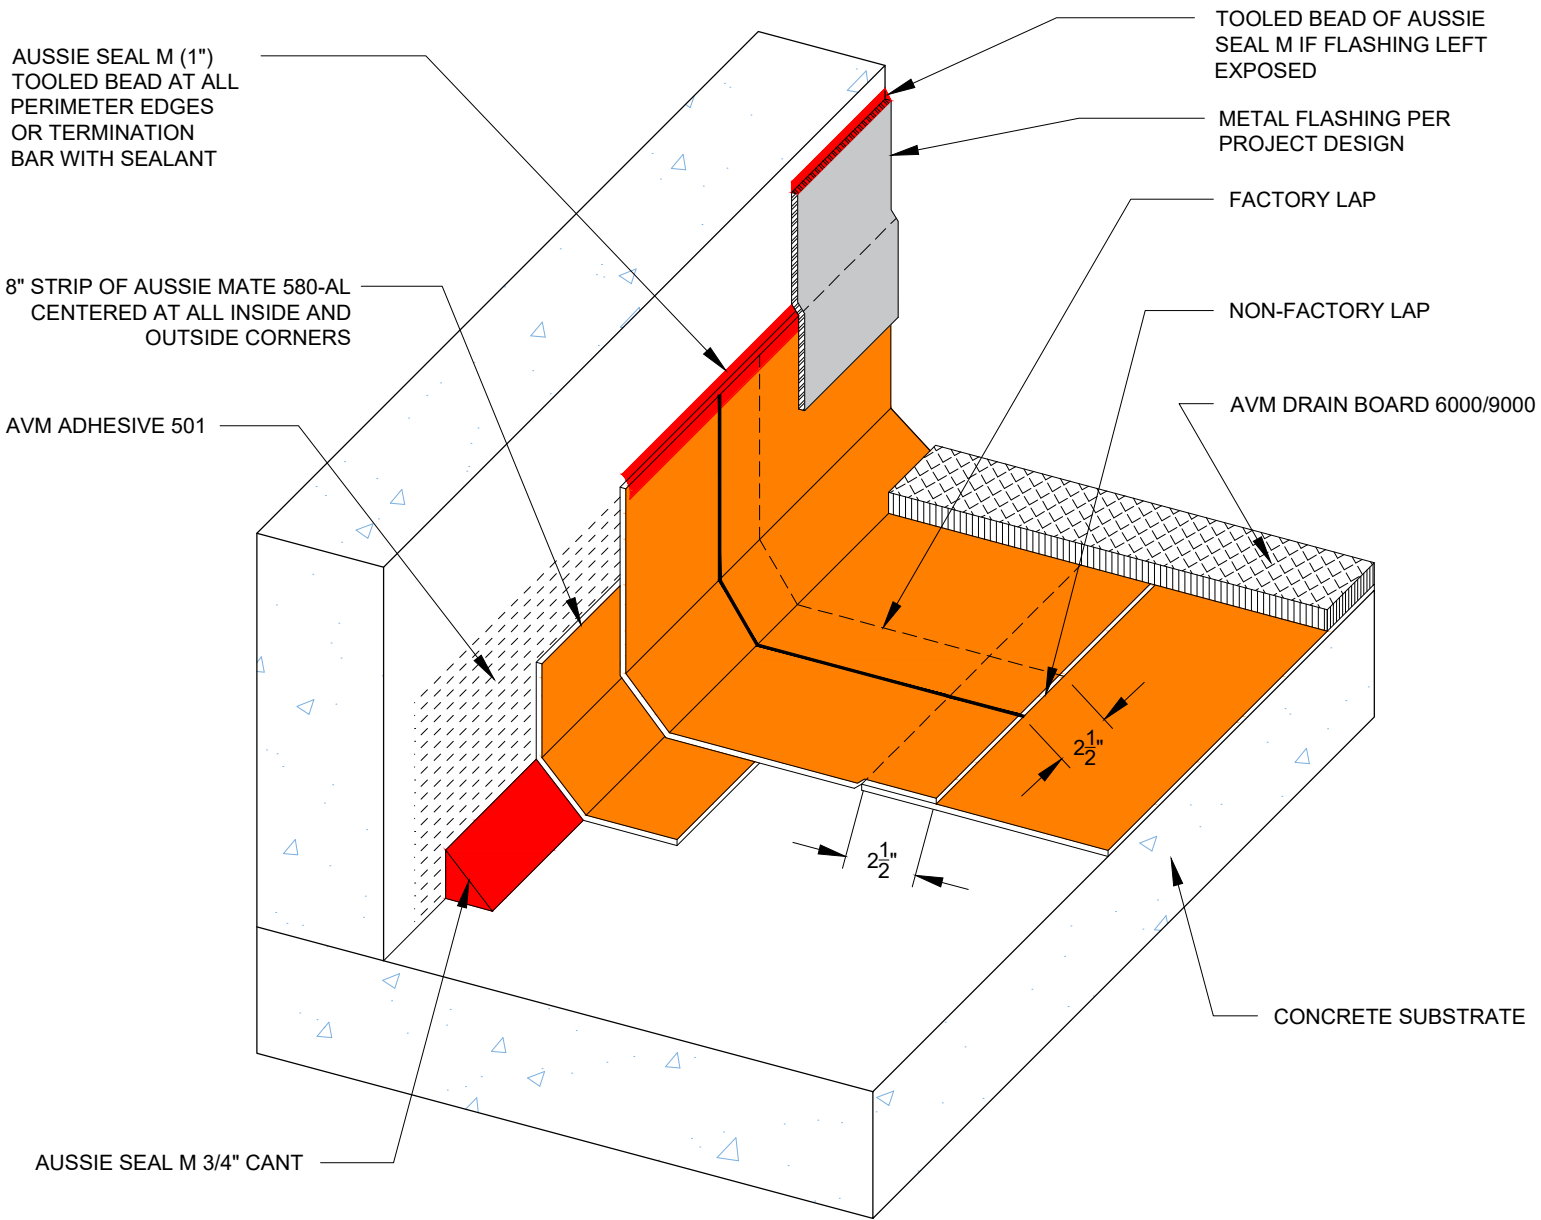

DETAIL #:  
**0580-AL-1102**  
 AVM System 580  
**Aussie Mate**

# Deck to Wall Transition

## AVM AUSSIE MATE 580-AL

**Notes:**

1. Aussie Mate 580-AL is an LARR approved Waterproofing membrane and Methane Barrier.
2. Aussie Mate 580-AL is a UV stable, heavy duty bituminous sheet membrane with aluminum protection layer for Below-Grade waterproofing applications and is available in a 60 mil or 80 mil thickness . Aussie Mate 580-AL may also be used as a methane and/or vapor barrier under horizontal slabs on grade.