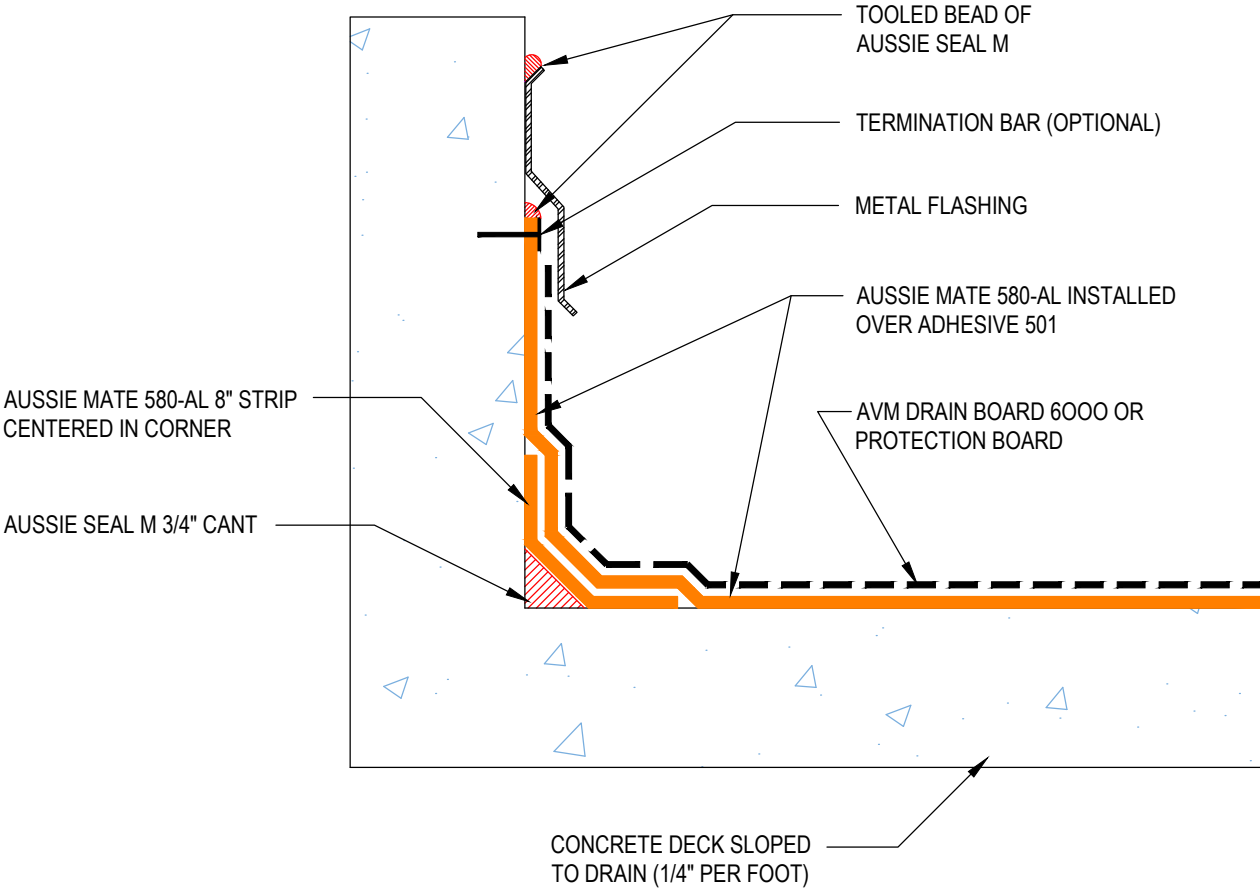

DETAIL #:  
0580-AL-1104  
System:  
Aussie Mate 580-AL

# Deck to Wall Transition

## AVM AUSSIE MATE 580-AL

**Notes:**

- 1. Aussie Mate 580-AL is an LARR approved Waterproofing membrane and Methane Barrier.
- 2. Aussie Mate 580-AL is a UV stable, heavy duty bituminous sheet membrane with aluminum protection layer for Below-Grade waterproofing applications and is available in a 60 mil or 80 mil thickness . Aussie Mate 580-AL may also be used as a methane and/or vapor barrier under horizontal slabs on grade.