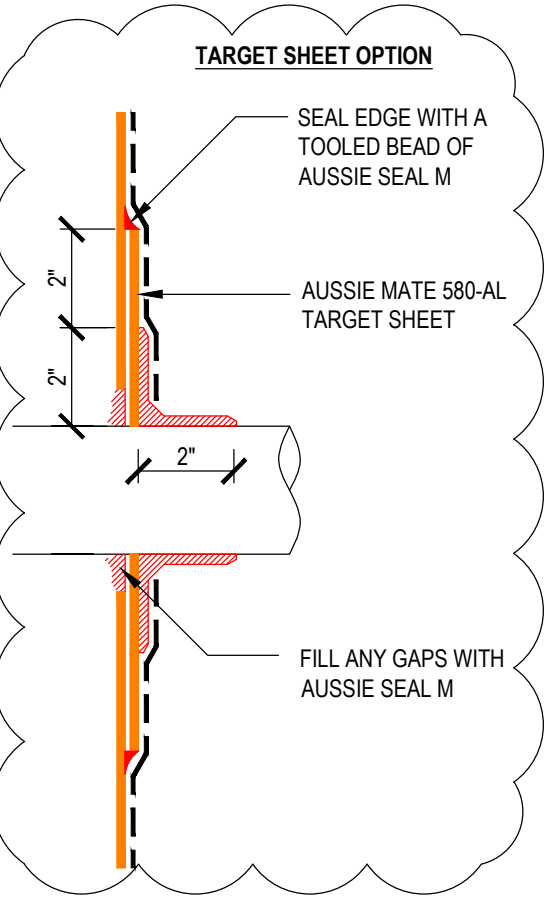

DETAIL #:
0580-AL-6504
System:
Aussie Mate 580-AL

Cored Wall Penetration

AVM AUSSIE MATE 580-AL

TARGET SHEET OPTION

Notes:

1. Aussie Mate 580-AL is an LARR approved Waterproofing membrane and Methane Barrier.
2. Aussie Mate 580-AL is a UV stable, heavy duty bituminous sheet membrane with aluminum protection layer for Below-Grade waterproofing applications and is available in a 60 mil or 80 mil thickness . Aussie Mate 580-AL may also be used as a methane and/or vapor barrier under horizontal slabs on grade.