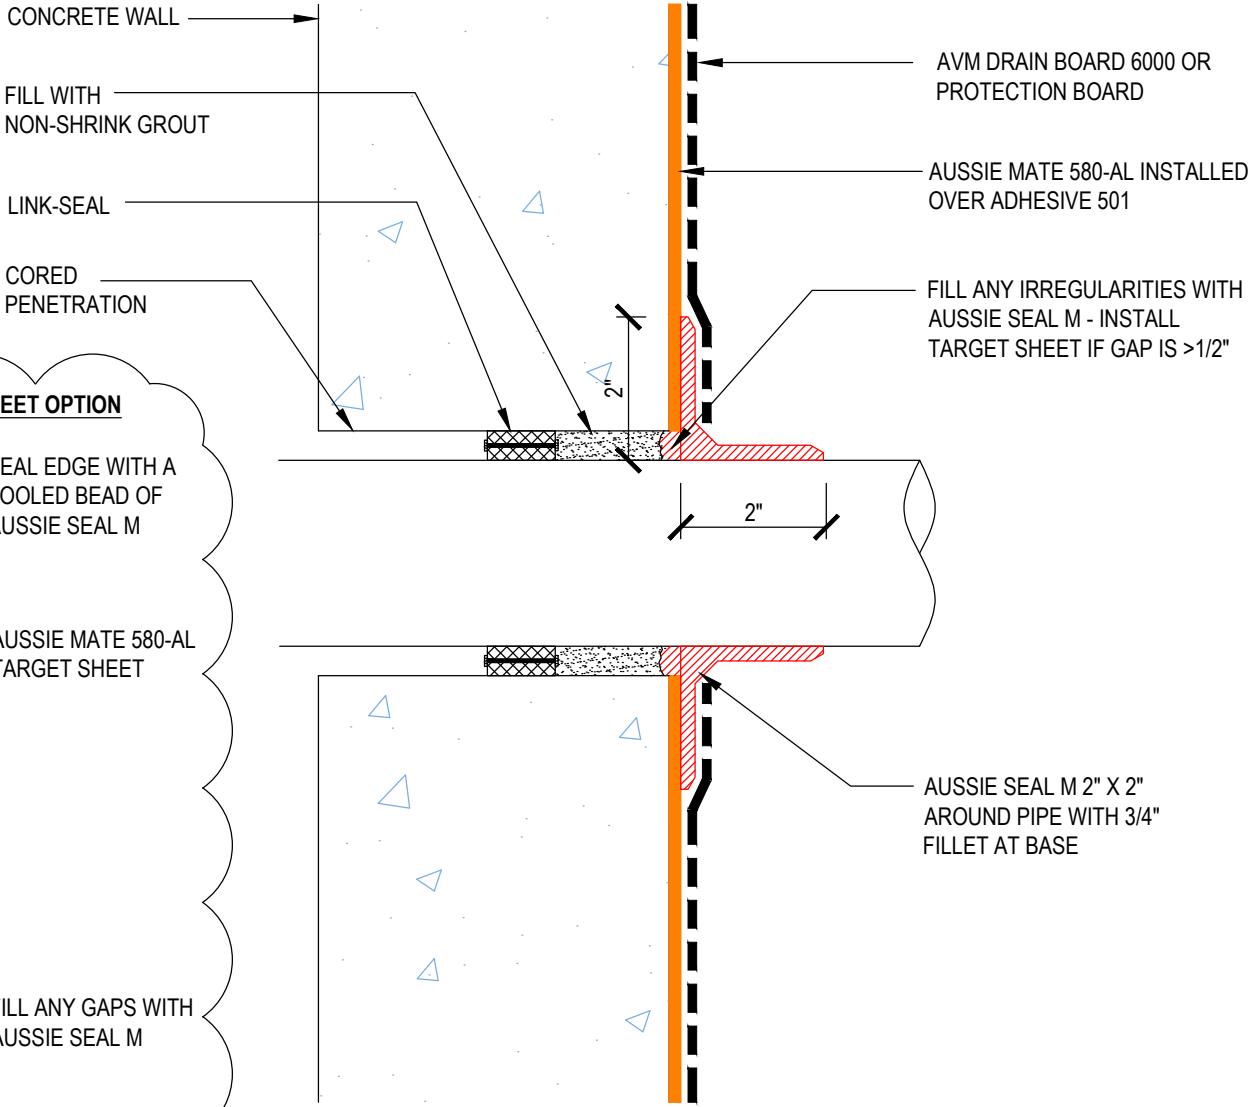

DETAIL #:
0580-AL-6504
System:
Aussie Mate 580-AL

Cored Wall Penetration

AVM AUSSIE MATE 580-AL

TARGET SHEET OPTION

Notes:

1. Aussie Mate 580-AL is an LARR approved Waterproofing membrane and Methane Barrier.
2. Aussie Mate 580-AL is a UV stable, heavy duty bituminous sheet membrane with aluminum protection layer for Below-Grade waterproofing applications and is available in a 60 mil or 80 mil thickness . Aussie Mate 580-AL may also be used as a methane and/or vapor barrier under horizontal slabs on grade.