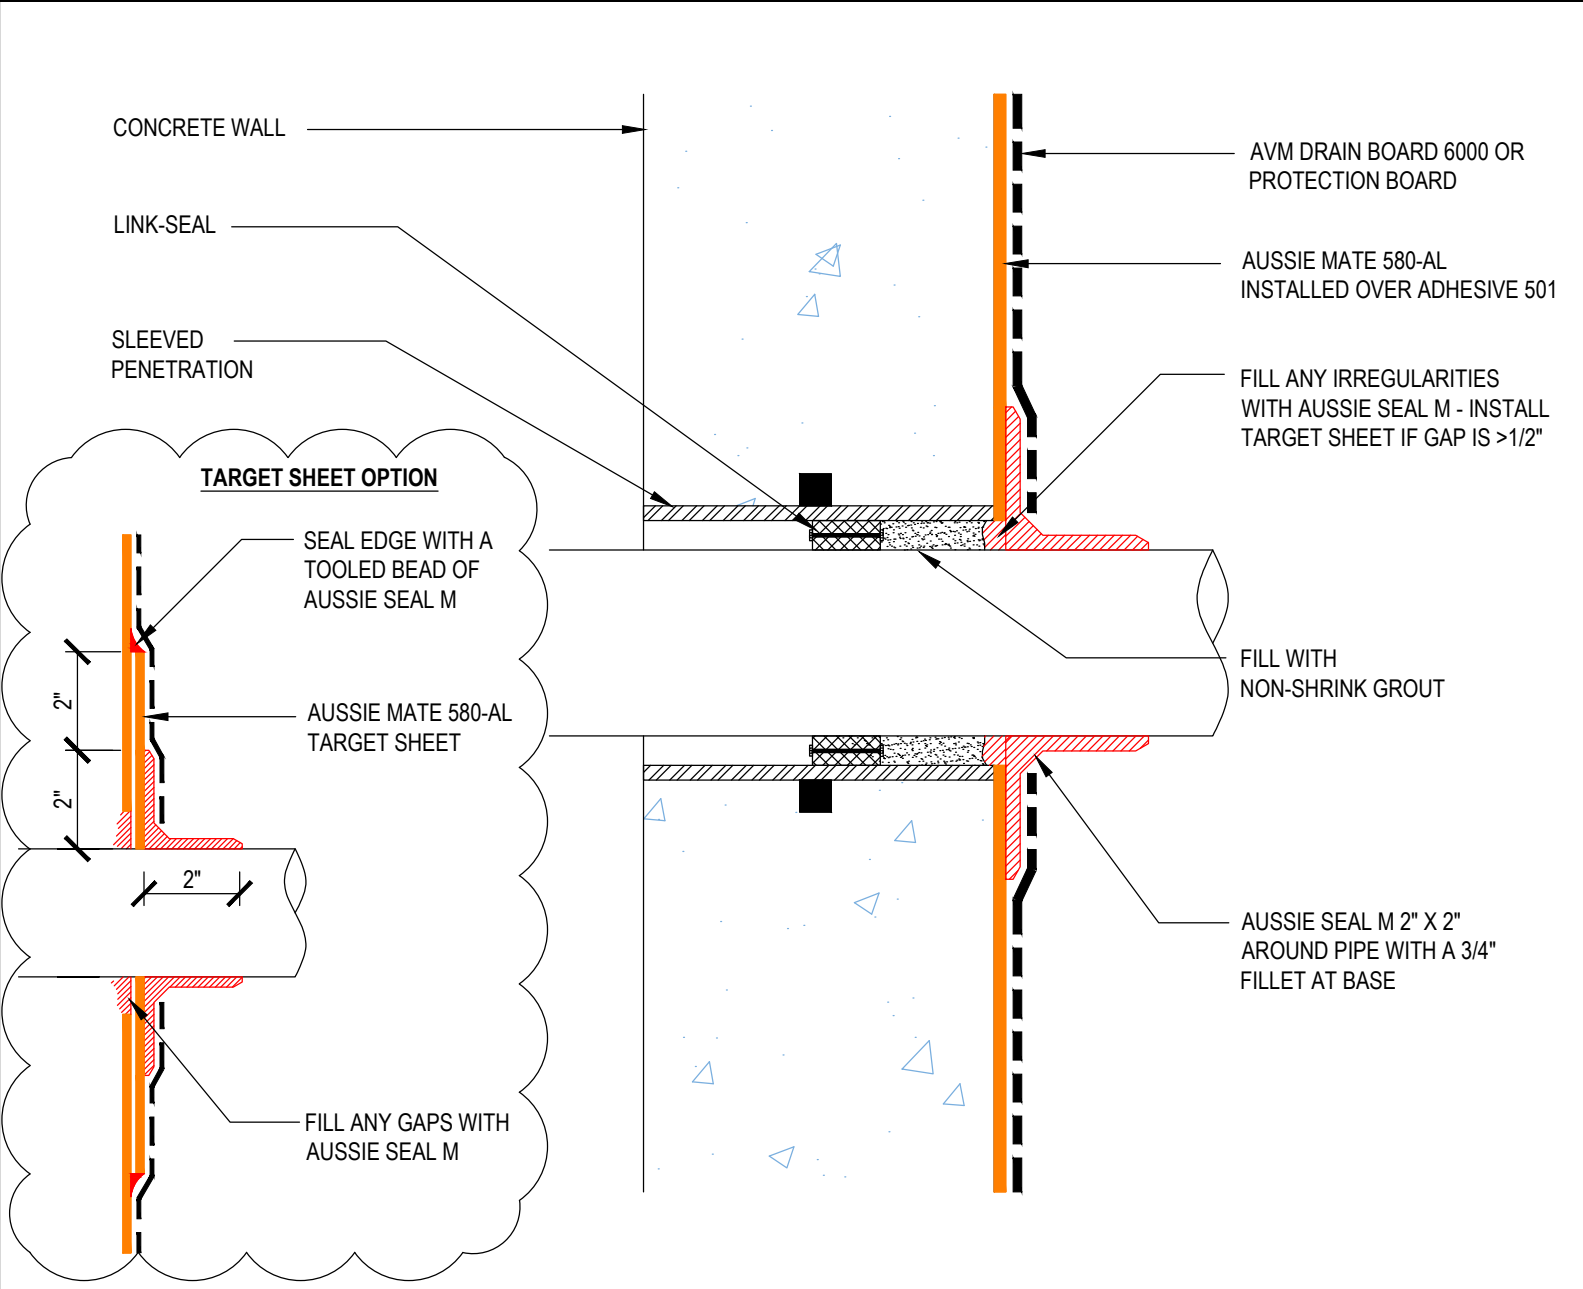

DETAIL #:
 0580-AL-6505
 System:
 Aussie Mate 580-AL

Sleeved Wall Penetration

AVM AUSSIE MATE 580-AL

- Notes:**
1. Aussie Mate 580-AL is an LARR approved Waterproofing membrane and Methane Barrier.
 2. Aussie Mate 580-AL is a UV stable, heavy duty bituminous sheet membrane with aluminum protection layer for Below-Grade waterproofing applications and is available in a 60 mil or 80 mil thickness . Aussie Mate 580-AL may also be used as a methane and/or vapor barrier under horizontal slabs on grade.