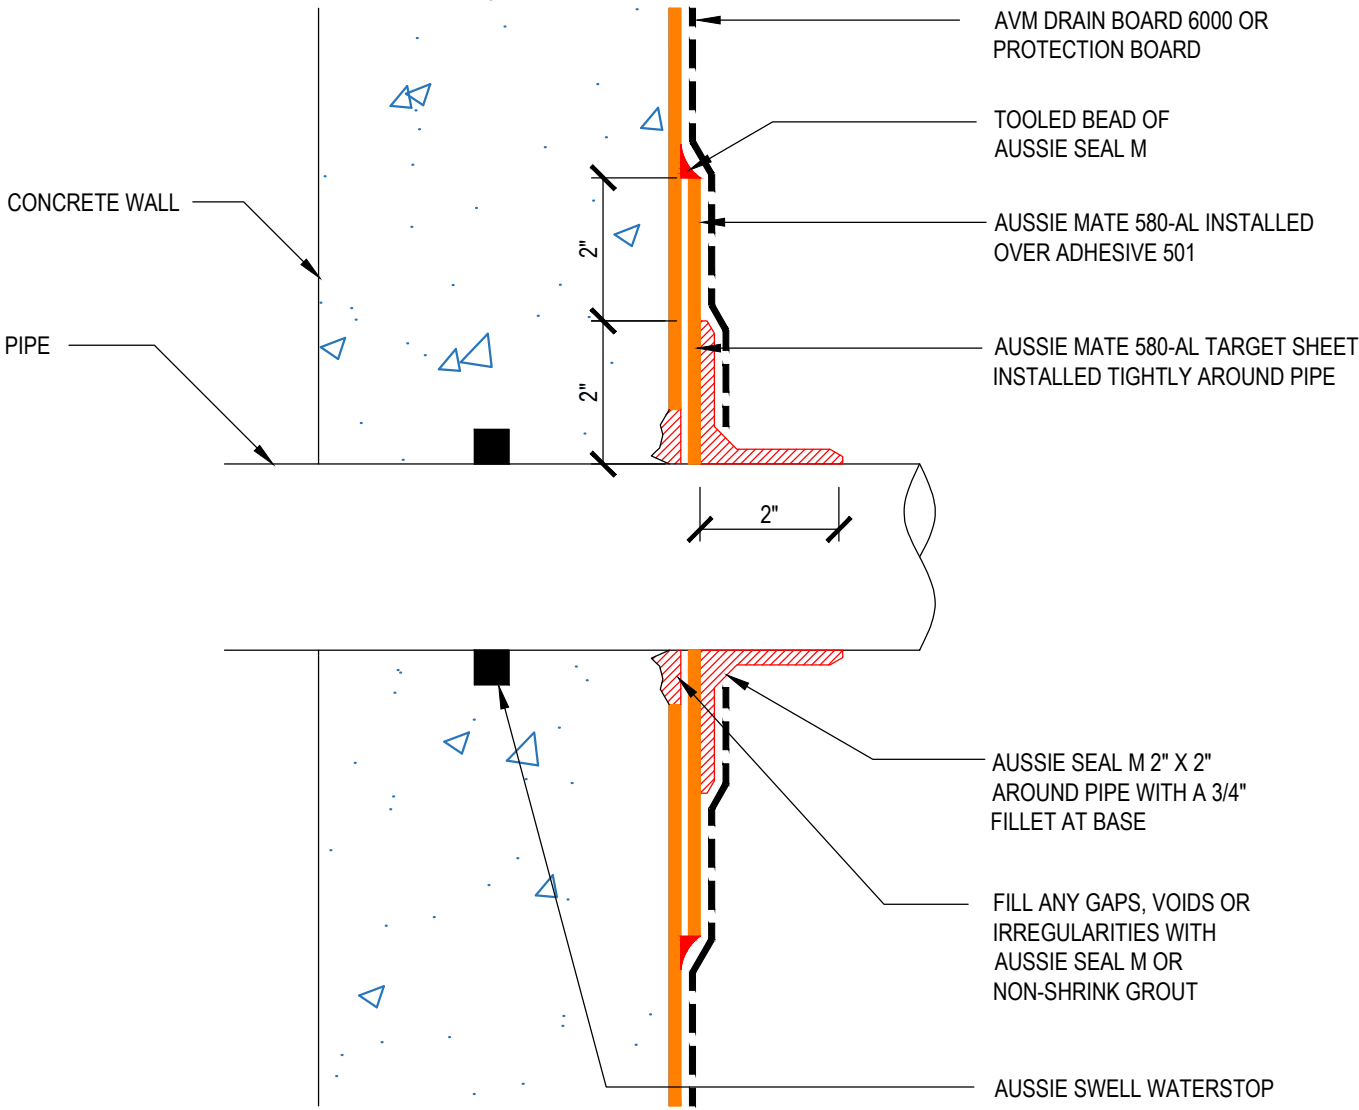

DETAIL #:
 0580-AL-6506
 System:
 Aussie Mate 580-AL

Penetration Target Sheet

AVM AUSSIE MATE 580-AL

Notes:

1. Aussie Mate 580-AL is an LARR approved Waterproofing membrane and Methane Barrier.
2. Aussie Mate 580-AL is a UV stable, heavy duty bituminous sheet membrane with aluminum protection layer for Below-Grade waterproofing applications and is available in a 60 mil or 80 mil thickness . Aussie Mate 580-AL may also be used as a methane and/or vapor barrier under horizontal slabs on grade.