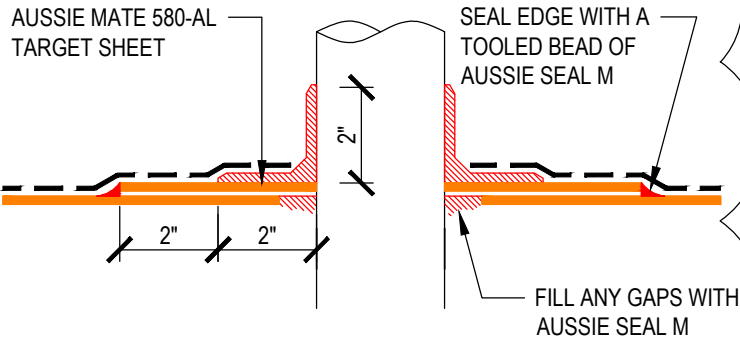

DETAIL #:
 0580-AL-6512
 System:
 Aussie Mate 580-AL

Deck Pipe Penetration

AVM AUSSIE MATE 580-AL

TARGET SHEET OPTION

Notes:

1. Aussie Mate 580-AL is an LARR approved Waterproofing membrane and Methane Barrier.
2. Aussie Mate 580-AL is a UV stable, heavy duty bituminous sheet membrane with aluminum protection layer for Below-Grade waterproofing applications and is available in a 60 mil or 80 mil thickness . Aussie Mate 580-AL may also be used as a methane and/or vapor barrier under horizontal slabs on grade.