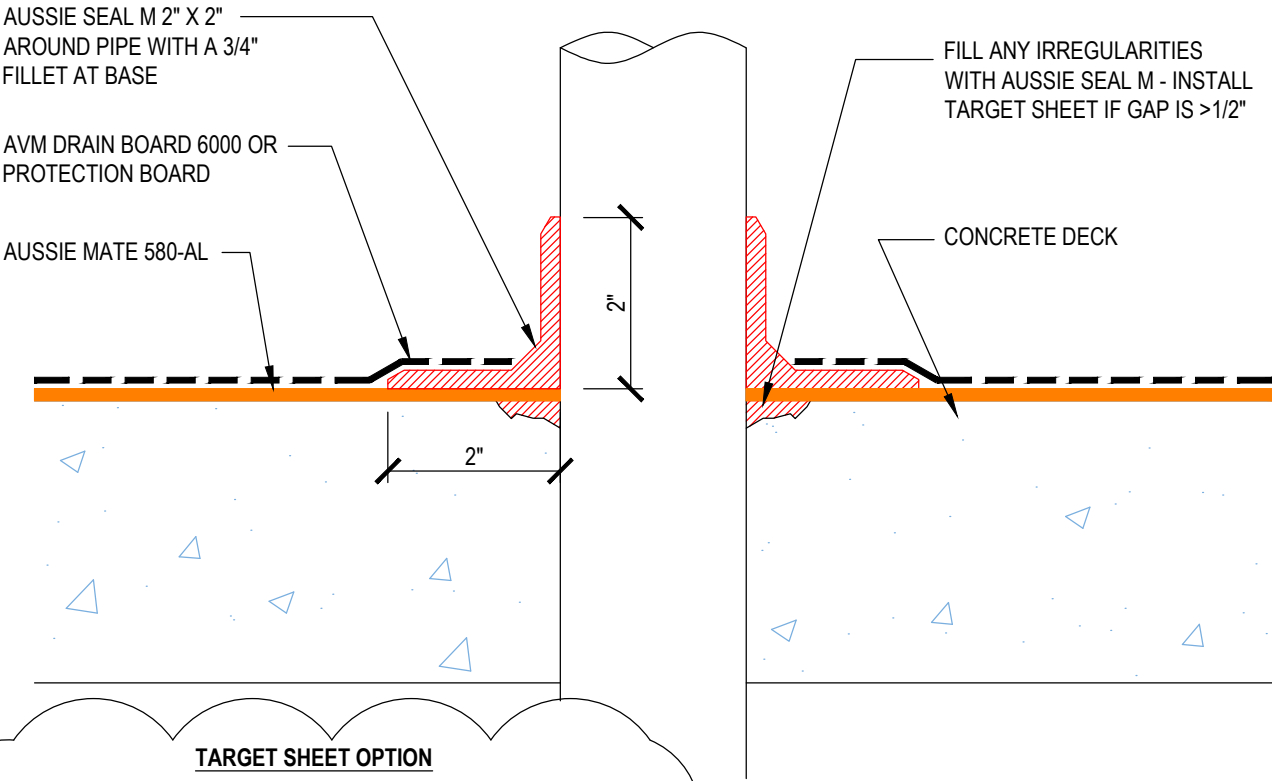

DETAIL #:
 0580-AL-6512
 System:
 Aussie Mate 580-AL

Deck Pipe Penetration

AVM AUSSIE MATE 580-AL

TARGET SHEET OPTION

Notes:

1. Aussie Mate 580-AL is an LARR approved Waterproofing membrane and Methane Barrier.
2. Aussie Mate 580-AL is a UV stable, heavy duty bituminous sheet membrane with aluminum protection layer for Below-Grade waterproofing applications and is available in a 60 mil or 80 mil thickness . Aussie Mate 580-AL may also be used as a methane and/or vapor barrier under horizontal slabs on grade.