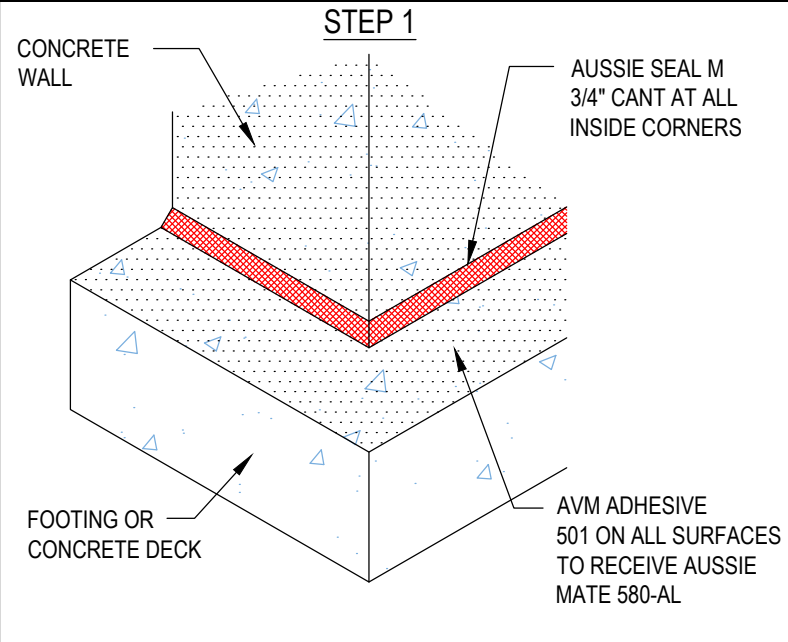

DETAIL #:
0580-AL-7006
 System:
Aussie Mate 580-AL

Outside Corner

AVM AUSSIE MATE 580-AL

Notes:

1. Aussie Mate 580-AL is an LARR approved Waterproofing membrane and Methane Barrier.
2. Aussie Mate 580-AL is a UV stable, heavy duty bituminous sheet membrane with aluminum protection layer for Below-Grade waterproofing applications and is available in a 60 mil or 80 mil thickness . Aussie Mate 580-AL may also be used as a methane and/or vapor barrier under horizontal slabs on grade.
3. All Aussie Mate overlaps must be minimum 2-1/2" - See "Lapping Details" for more information