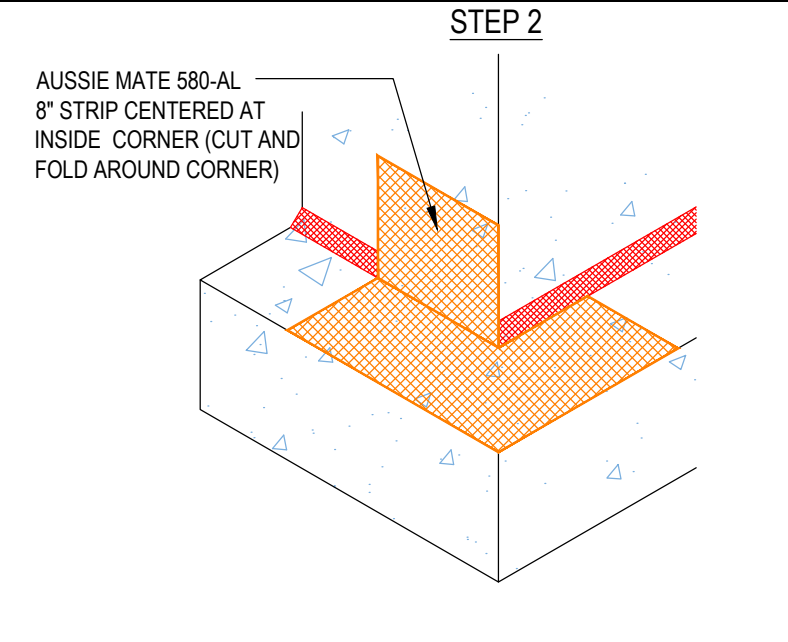

DETAIL #:
0580-AL-7006
 System:
Aussie Mate 580-AL

Outside Corner

AVM AUSSIE MATE 580-AL

Notes:

1. Aussie Mate 580-AL is an LARR approved Waterproofing membrane and Methane Barrier.
2. Aussie Mate 580-AL is a UV stable, heavy duty bituminous sheet membrane with aluminum protection layer for Below-Grade waterproofing applications and is available in a 60 mil or 80 mil thickness . Aussie Mate 580-AL may also be used as a methane and/or vapor barrier under horizontal slabs on grade.
3. All Aussie Mate overlaps must be minimum 2-1/2" - See "Lapping Details" for more information