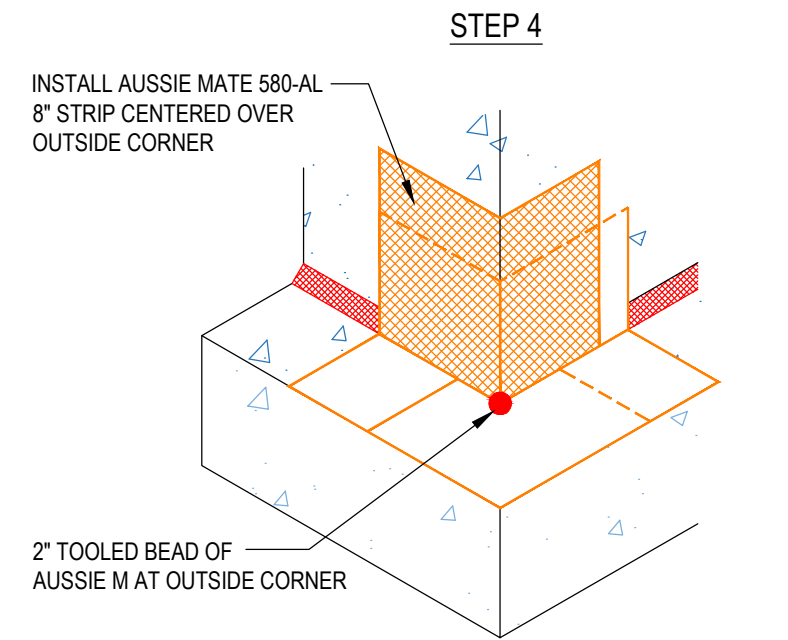

DETAIL #:
0580-AL-7006
 System:
Aussie Mate 580-AL

Outside Corner

AVM AUSSIE MATE 580-AL

Notes:

1. Aussie Mate 580-AL is an LARR approved Waterproofing membrane and Methane Barrier.
2. Aussie Mate 580-AL is a UV stable, heavy duty bituminous sheet membrane with aluminum protection layer for Below-Grade waterproofing applications and is available in a 60 mil or 80 mil thickness . Aussie Mate 580-AL may also be used as a methane and/or vapor barrier under horizontal slabs on grade.
3. All Aussie Mate overlaps must be minimum 2-1/2" - See "Lapping Details" for more information