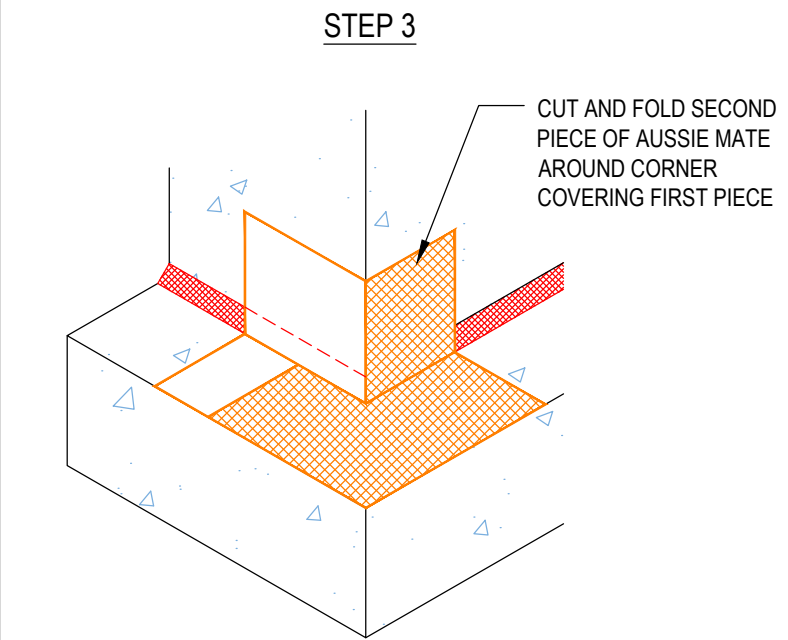

DETAIL #:
0580-AL-7006
 System:
Aussie Mate 580-AL

Outside Corner

AVM AUSSIE MATE 580-AL

Notes:

1. Aussie Mate 580-AL is an LARR approved Waterproofing membrane and Methane Barrier.
2. Aussie Mate 580-AL is a UV stable, heavy duty bituminous sheet membrane with aluminum protection layer for Below-Grade waterproofing applications and is available in a 60 mil or 80 mil thickness . Aussie Mate 580-AL may also be used as a methane and/or vapor barrier under horizontal slabs on grade.
3. All Aussie Mate overlaps must be minimum 2-1/2" - See "Lapping Details" for more information